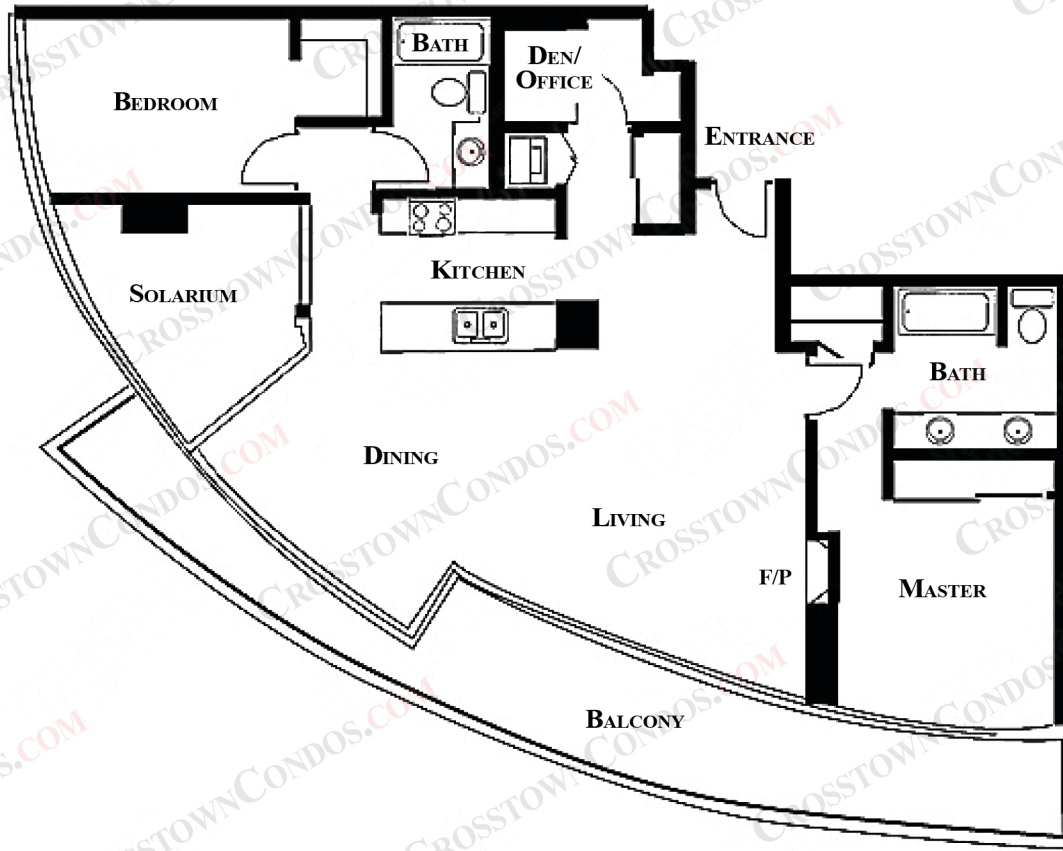

CROSTOWNCONDOS.COM

#2801 - #58 KEEFER PLACE
2 BEDROOM
1348 SQFT