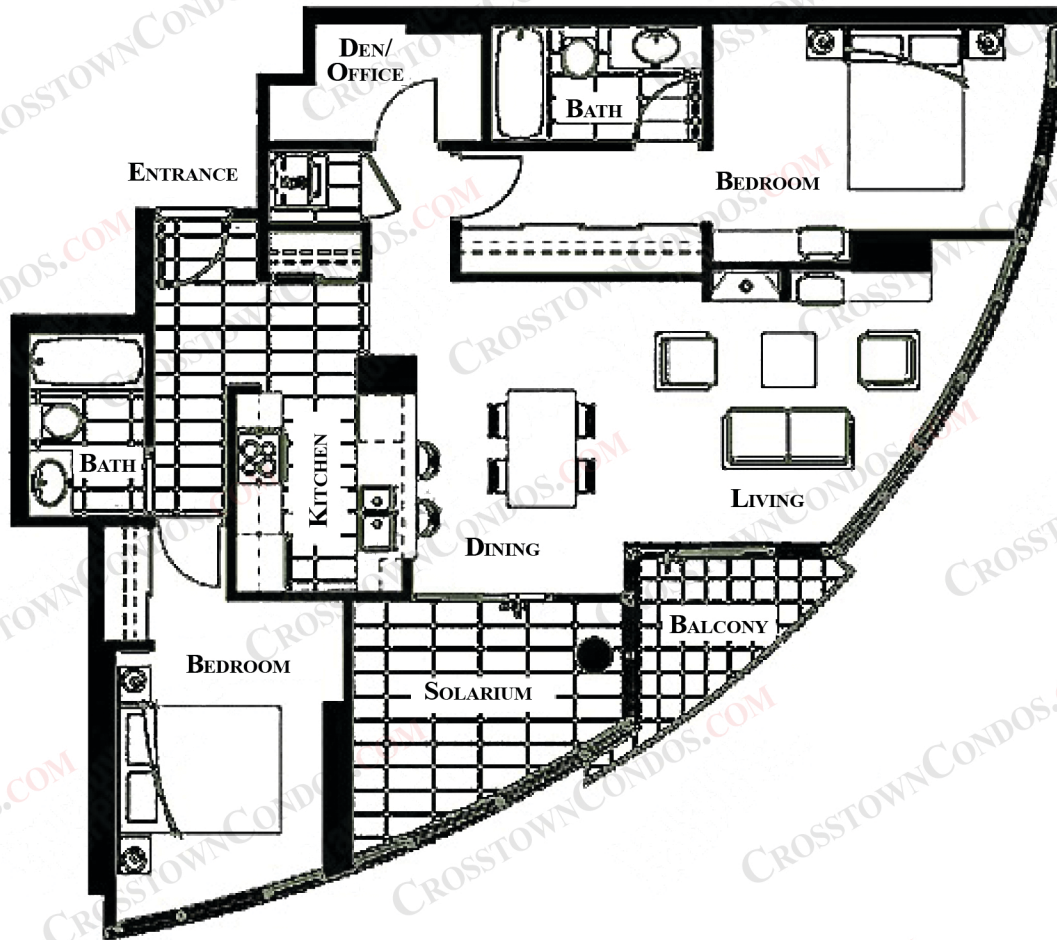

CROSTOWNCONDOS.COM

#2308/2708 - #58 KEEFER PLACE

2 BEDROOM

1152 SQFT