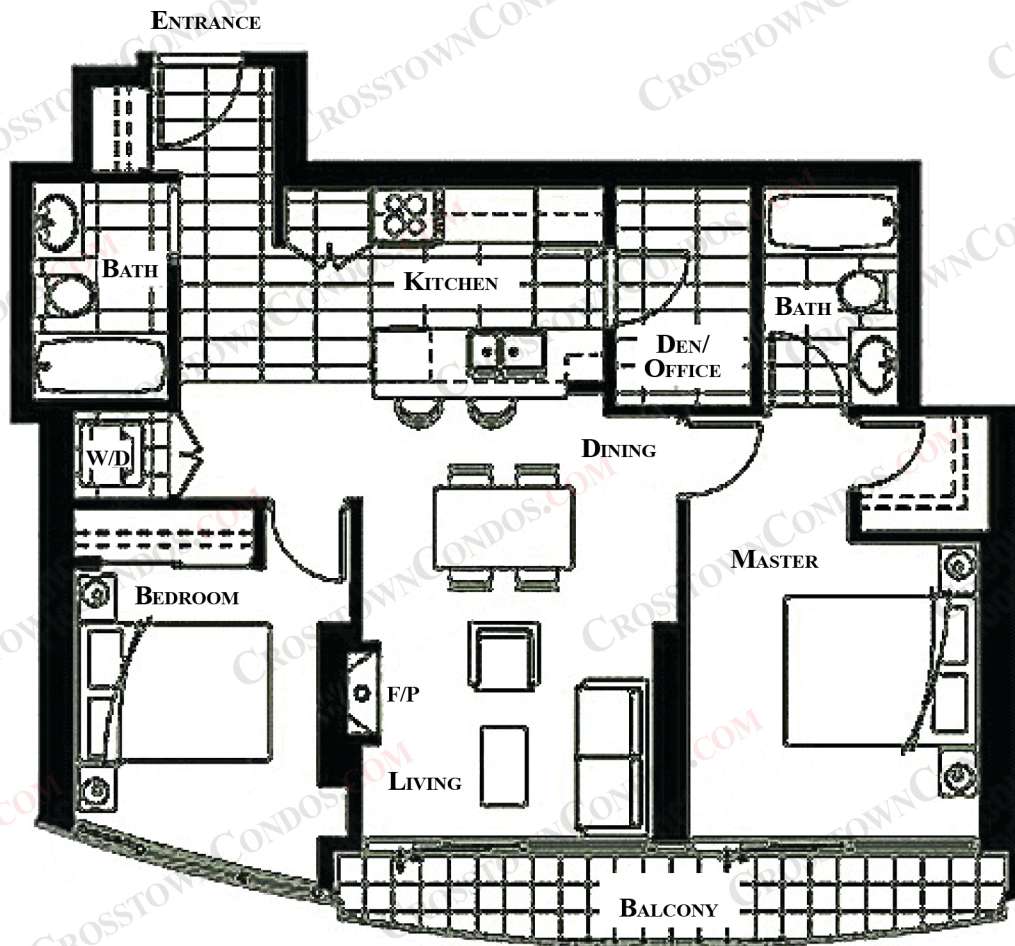

CROSTOWNCONDOS.COM

#2301/2701 - #58 KEEFER PLACE

2 BEDROOM

886 SqFt