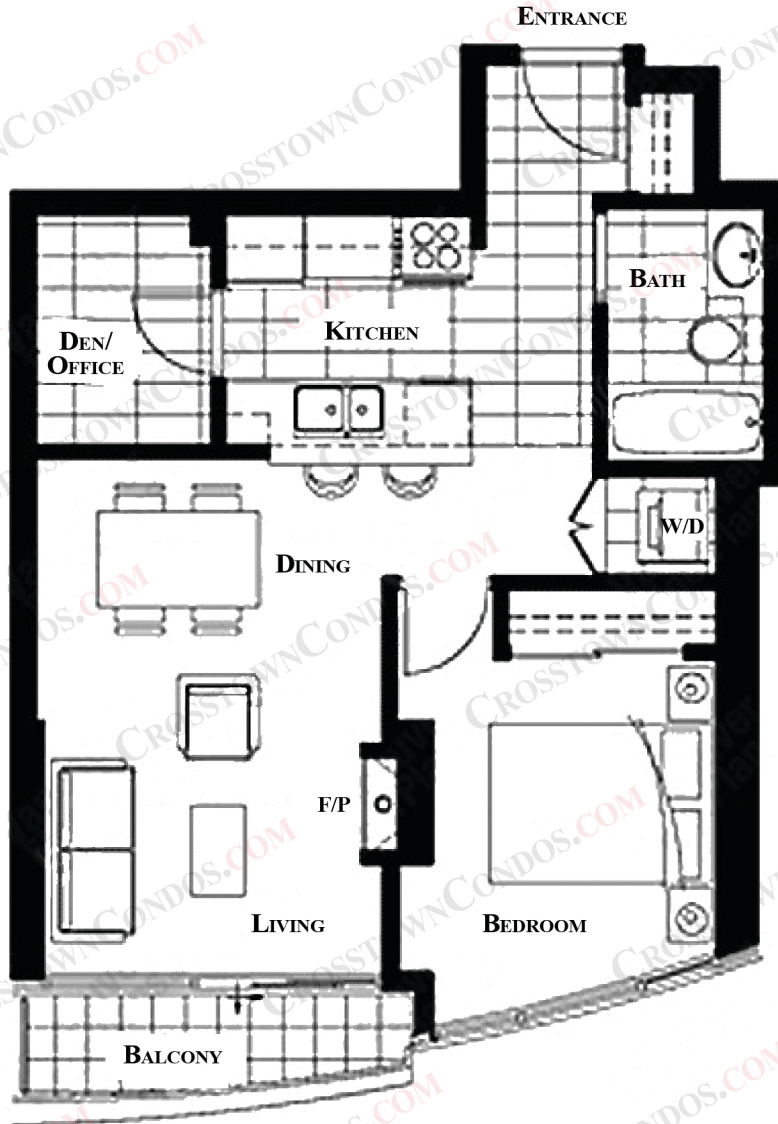

CROSTOWNCONDOS.COM

#1609/2209 - #58 KEEFER PLACE

1 BEDROOM

617 SqFt