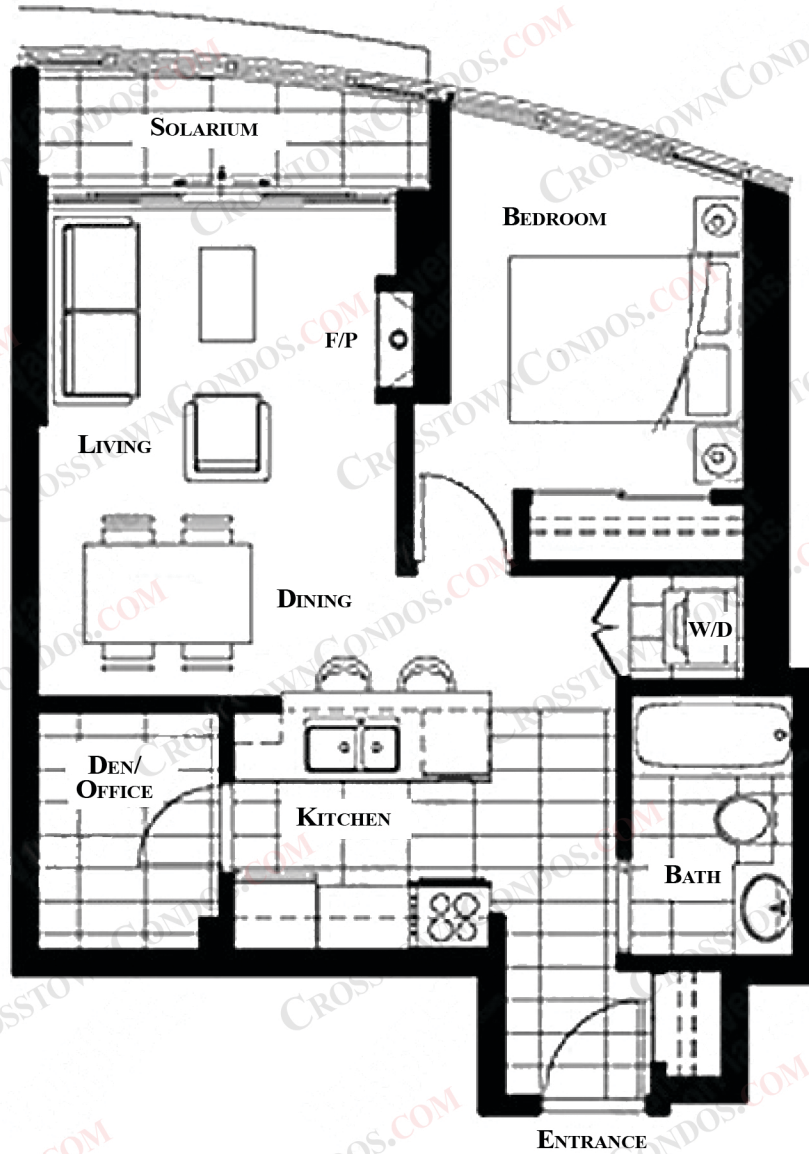

CROSTOWNCONDOS.COM

#1606/2706 - #58 KEEFER PLACE
1 BEDROOM
650 SqFt