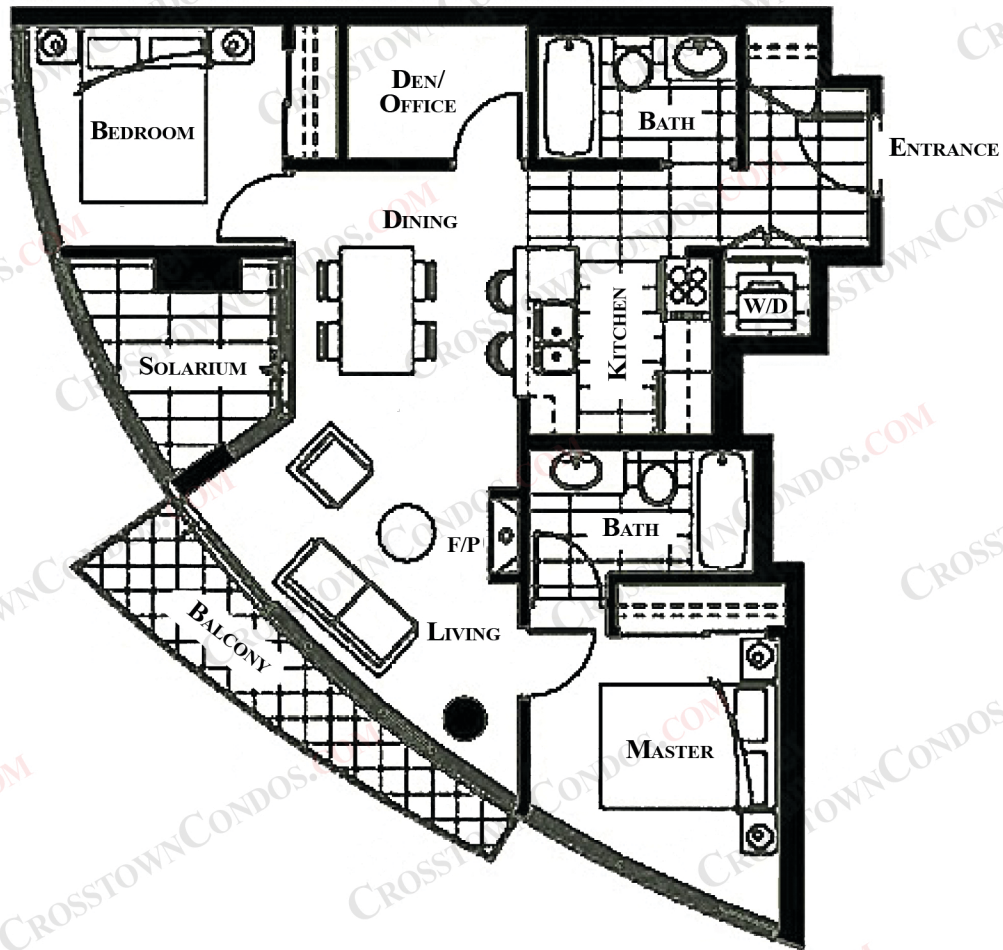

CROSTOWNCONDOS.COM

#1603/2703 - #58 KEEFER PLACE

2 BEDROOM

844 SqFt