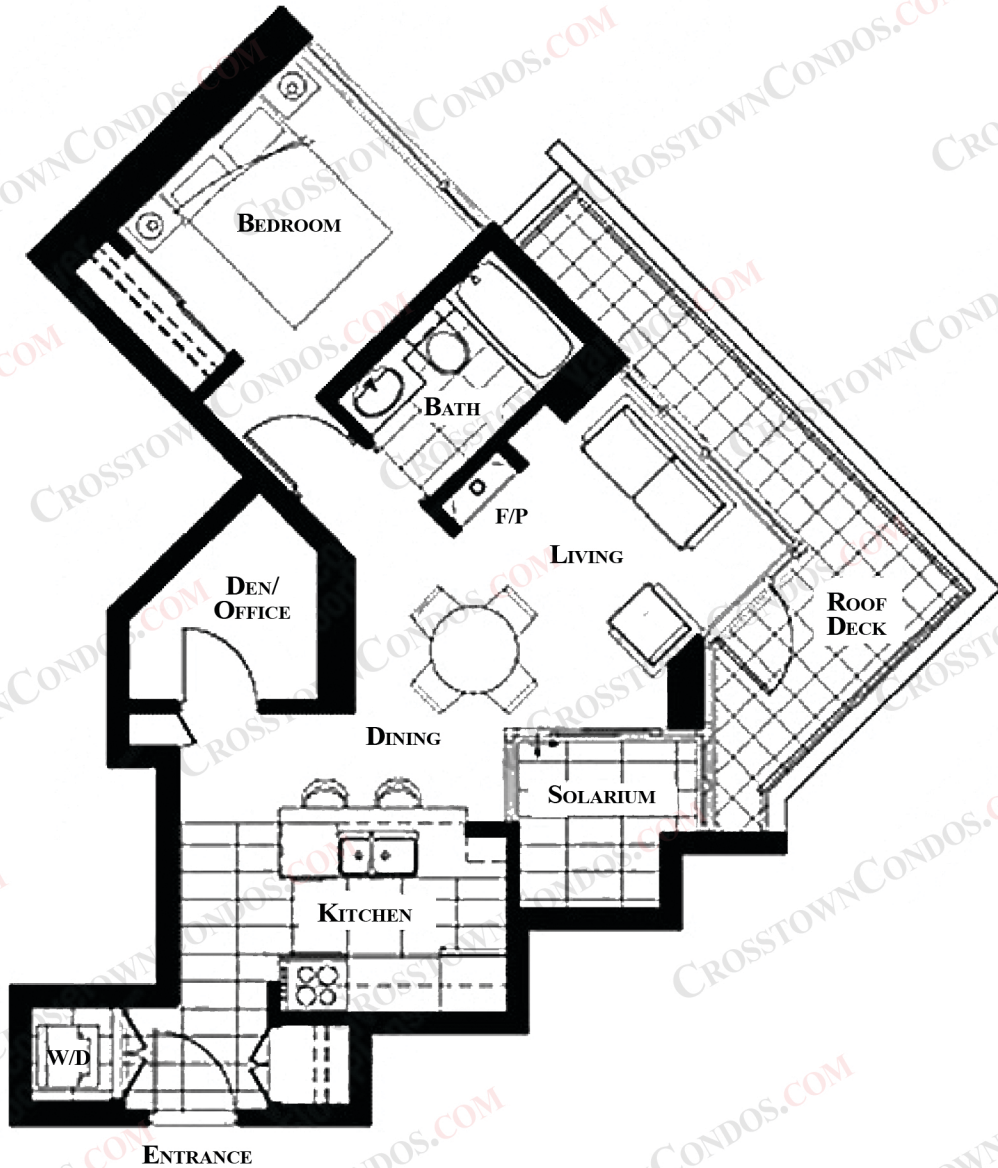

CROSTOWNCONDOS.COM

#607/1207 - #58 KEEFER PLACE

1 BEDROOM

638 SqFt