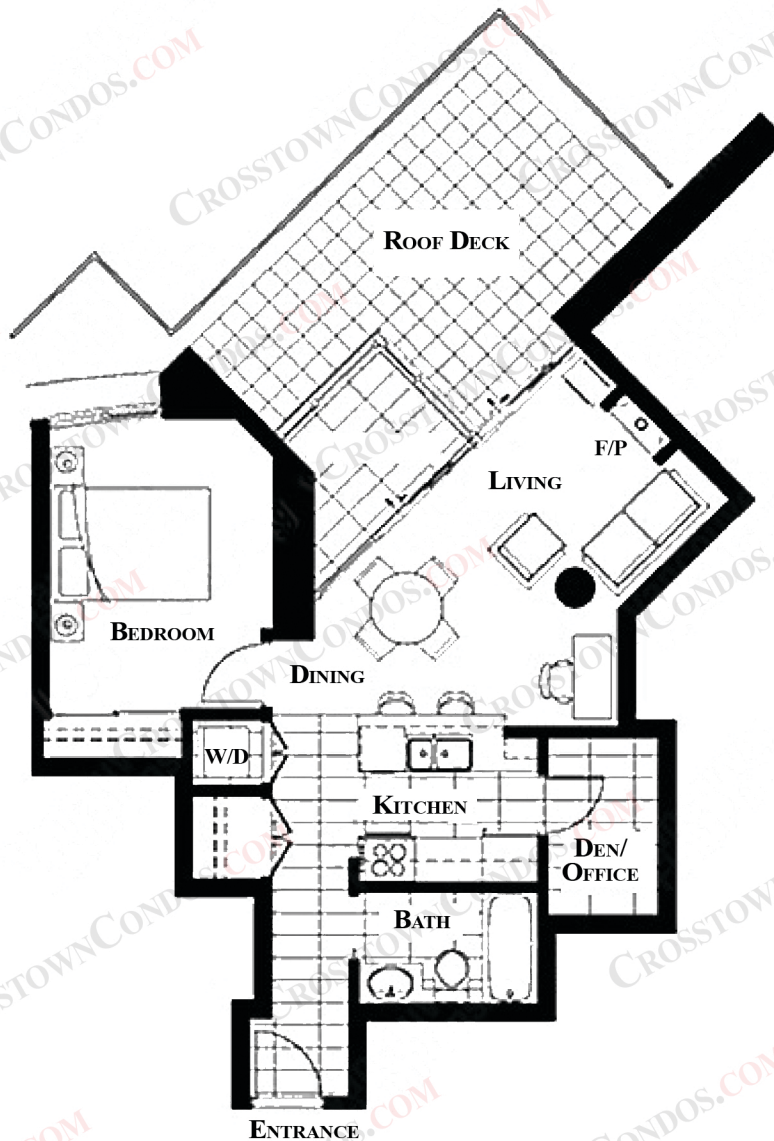

# CROSTOWNCONDOS.COM

---

**#606/1206 - #58 KEEFER PLACE**

**1 BEDROOM**

**686 SqFt**