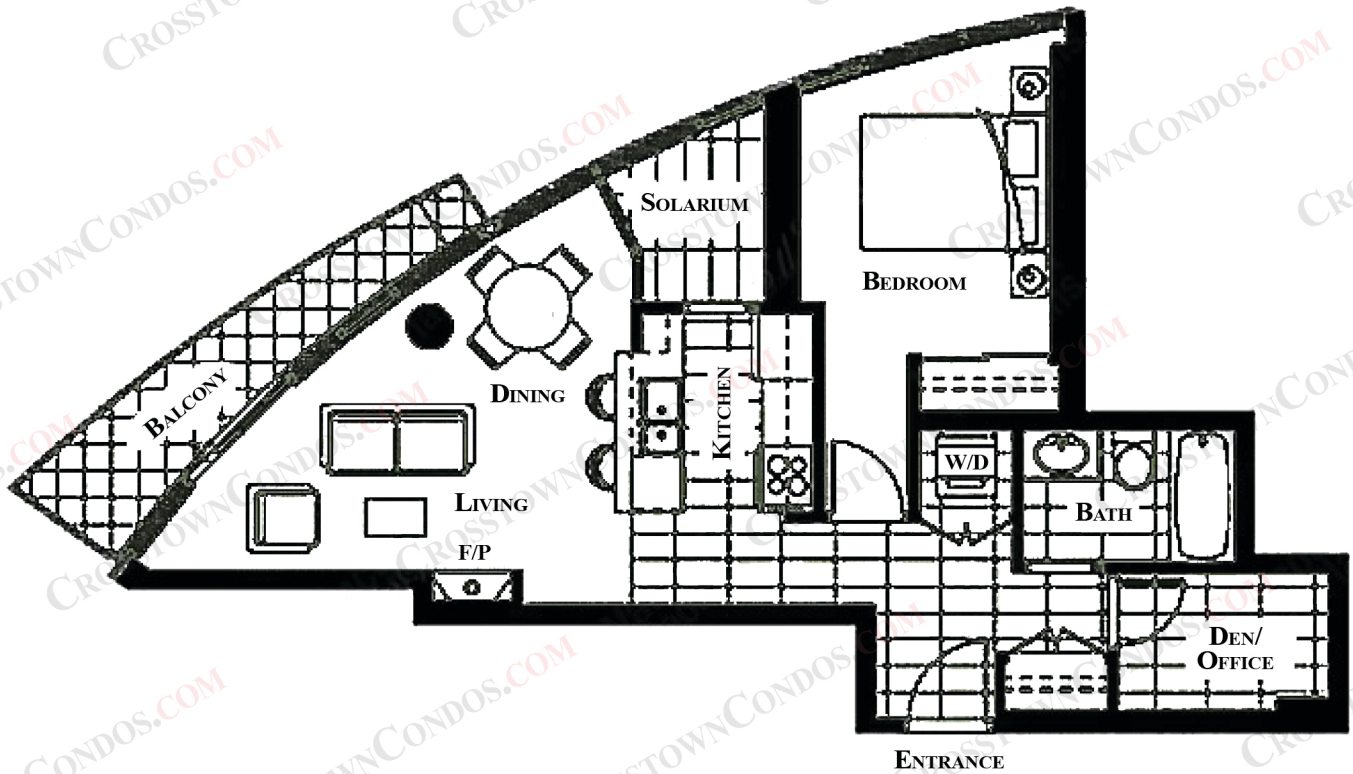

CROSTOWNCONDOS.COM

#605/1205 - #58 KEEFER PLACE

1 BEDROOM

665 SqFt