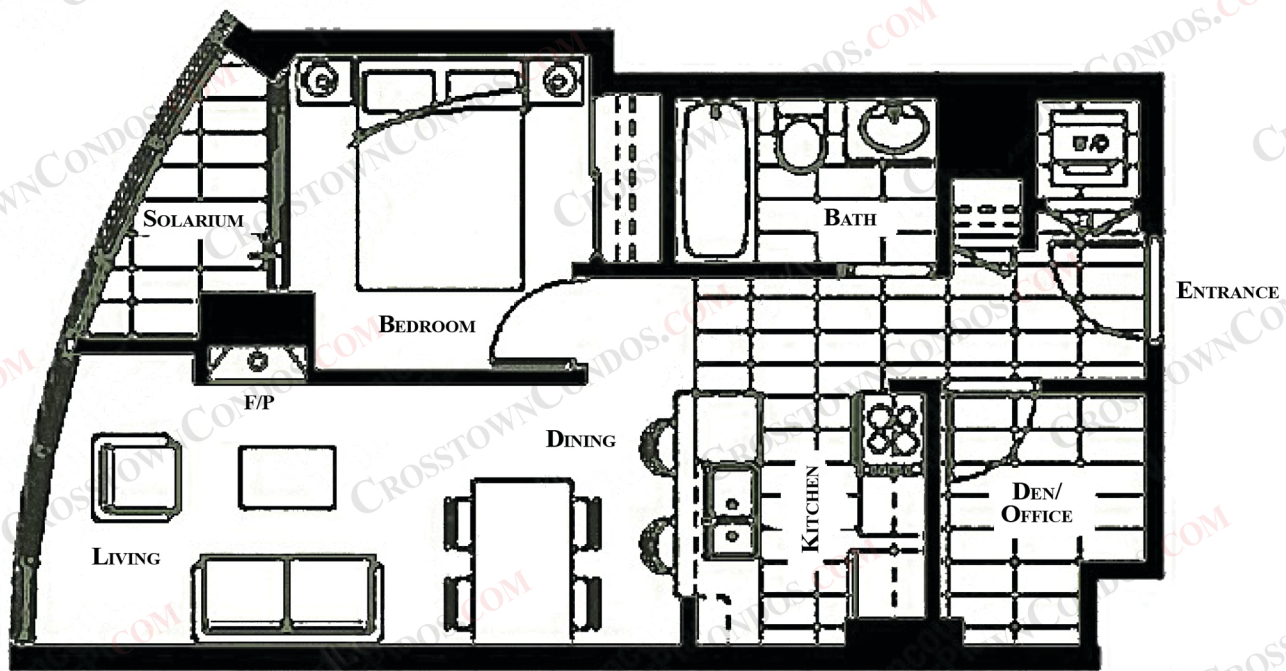

CROSTOWNCONDOS.COM

#603/1203 - #58 KEEFER PLACE

1 BEDROOM

581 SqFt