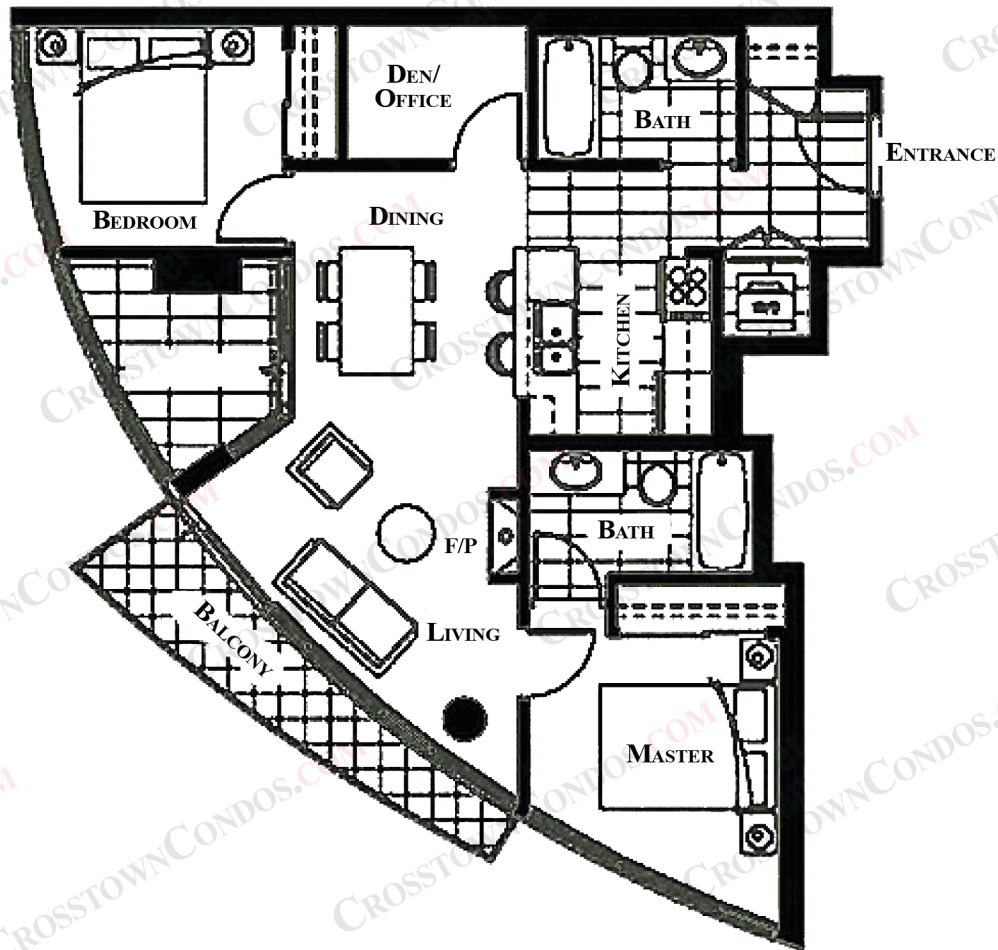

# CROSTOWNCONDOS.COM

---

**#602/2802 - #58 KEEFER PLACE**

**2 BEDROOM**

**842 SqFt**