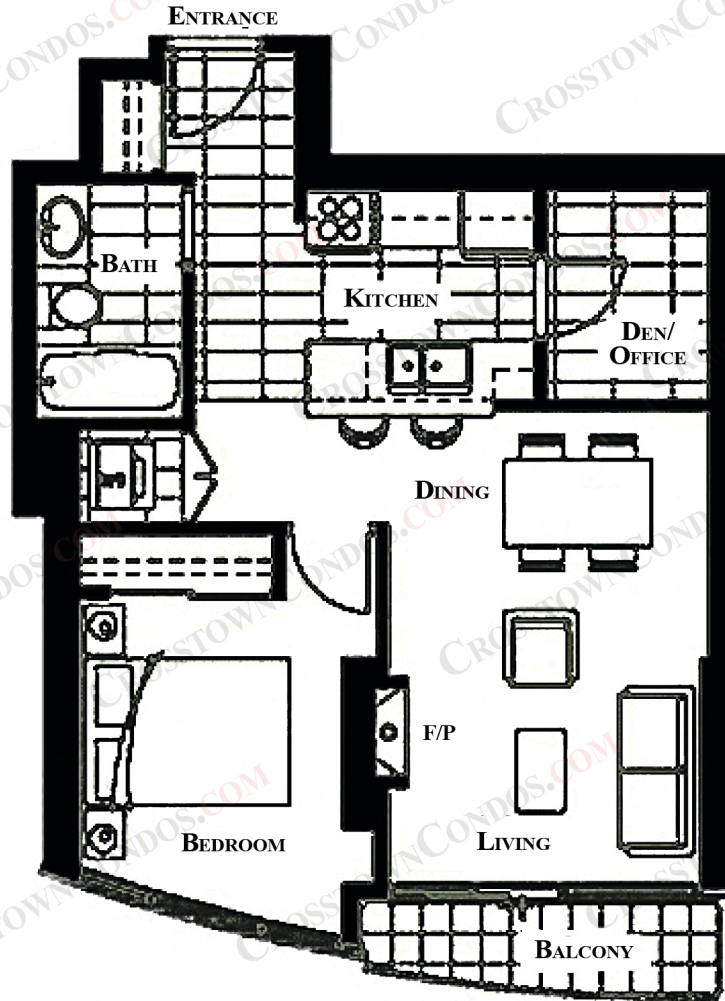

CROSTOWNCONDOS.COM

#601/2201 - #58 KEEFER PLACE

1 BEDROOM

619 SqFt