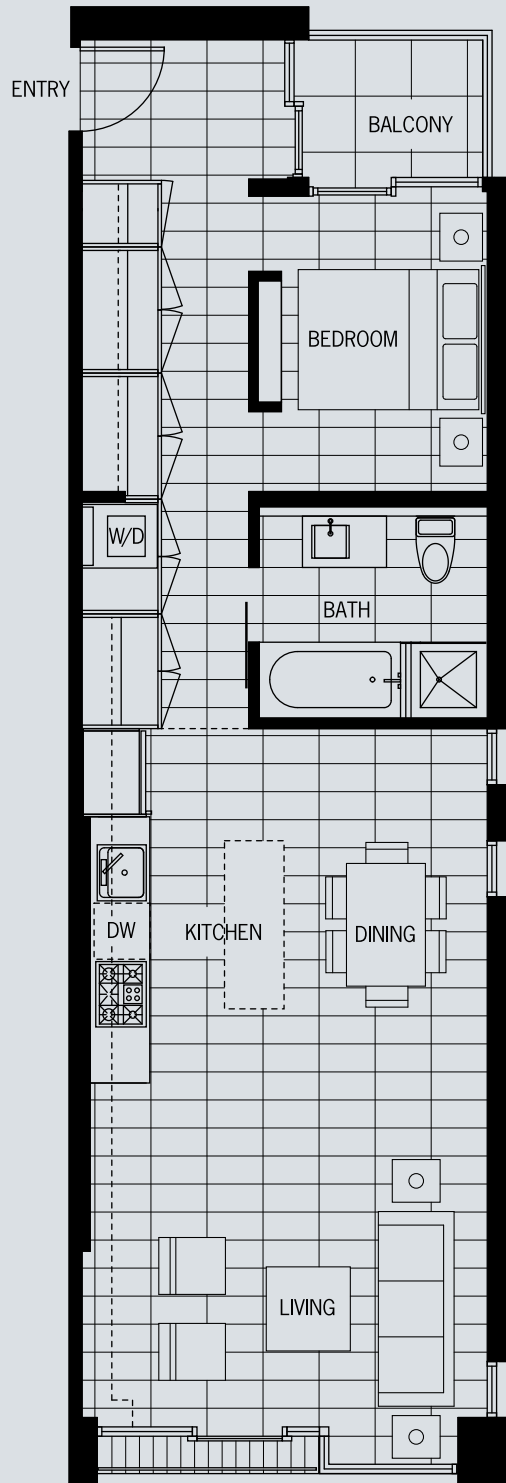

# G

FLOOR 3 TO 7

33

**1 BEDROOM**  
SUITES 305 TO 705  
752 SQ FT

\* Balcony as shown at entry on units 605 + 705 only