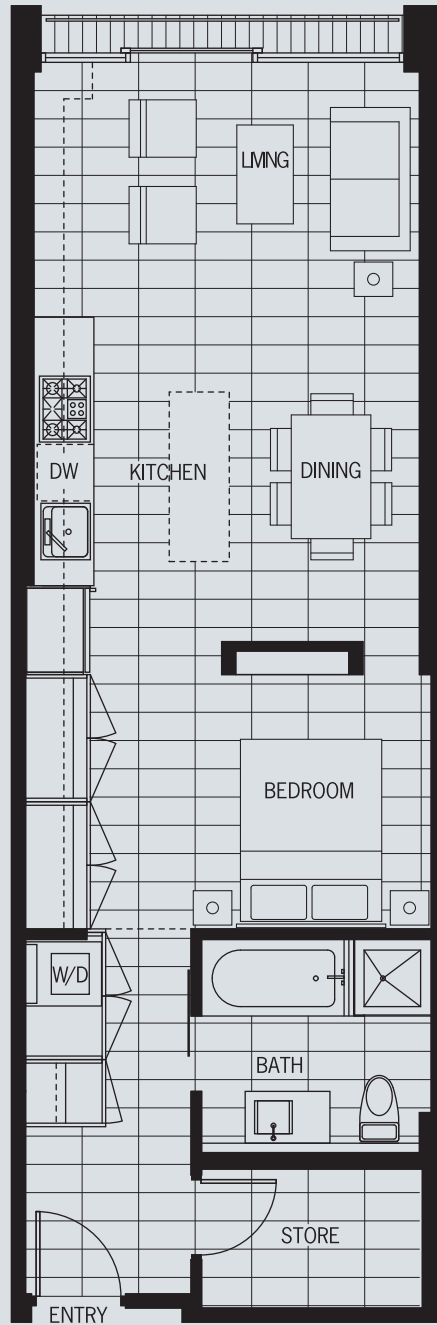

# C

FLOORS 2 TO 7

33

**1 BEDROOM**  
 SUITES 202 TO 702, 203 TO 703, 208 TO 708  
 656 TO 764 SQ FT

- \* Balcony shown on units 208, 302, 303, 308, 408, 508, 608 + 708
- \* Balcony for units 403, 502, 603 + 702 is approximately 80 sq ft
- \* Balcony is enclosed for units 402, 503, 602 + 703, adding approximately 80 sq ft
- \* Balcony for units 202 + 203 is approximately 140 sq ft