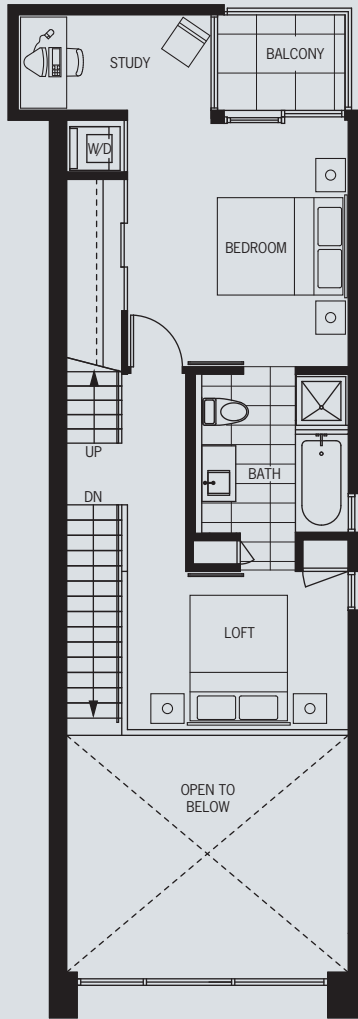

M

LOWER FLOOR

UPPER FLOOR

TERRACE

FLOOR 8

2 BEDROOM + LOFT
 SUITE 803
 1410 SQ FT