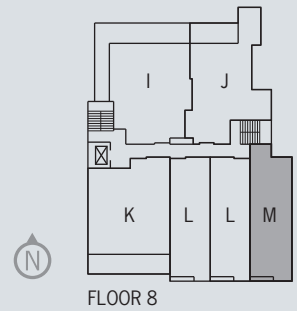

M

LOWER FLOOR

UPPER FLOOR

TERRACE

FLOOR 8

2 BEDROOM + LOFT
 SUITE 803
 1410 SQ FT