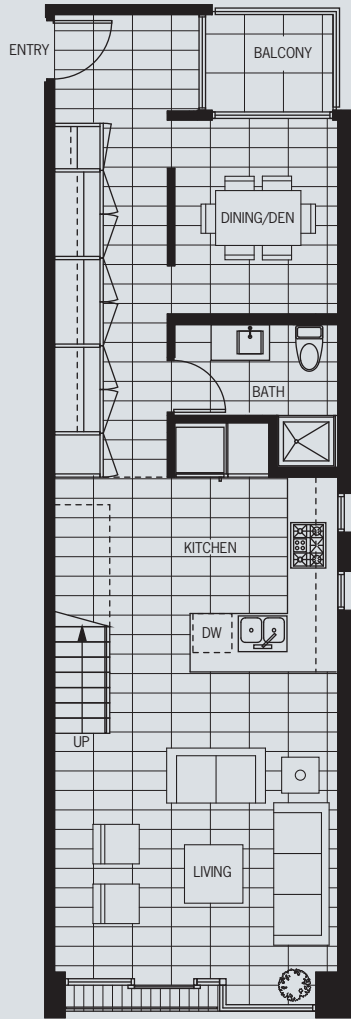

M

LOWER FLOOR

UPPER FLOOR

TERRACE

FLOOR 8

2 BEDROOM + LOFT
 SUITE 803
 1410 SQ FT