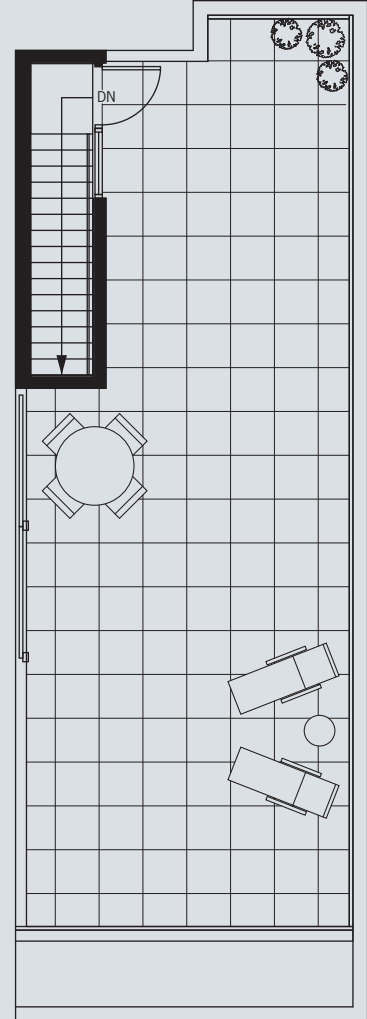

M

LOWER FLOOR

UPPER FLOOR

TERRACE

FLOOR 8

2 BEDROOM + LOFT
 SUITE 803
 1410 SQ FT