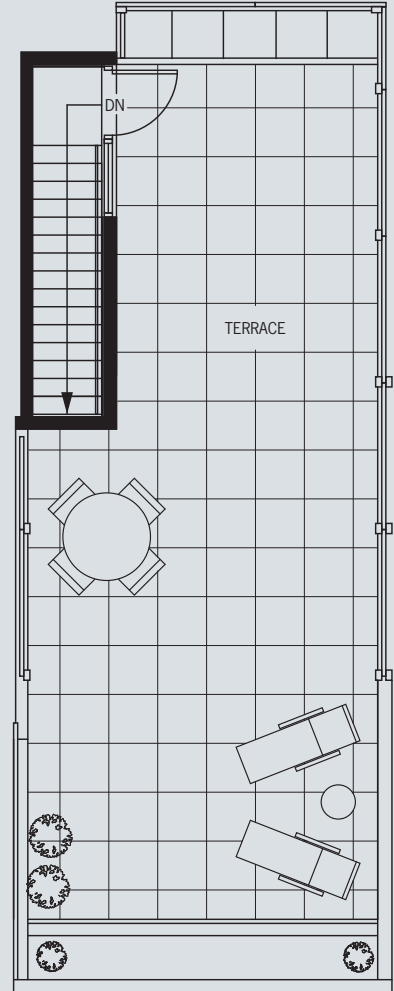

LOWER FLOOR

UPPER FLOOR

TERRACE

FLOOR 8

2 BEDROOM + LOFT
SUITES 804, 805
1244 SQ FT