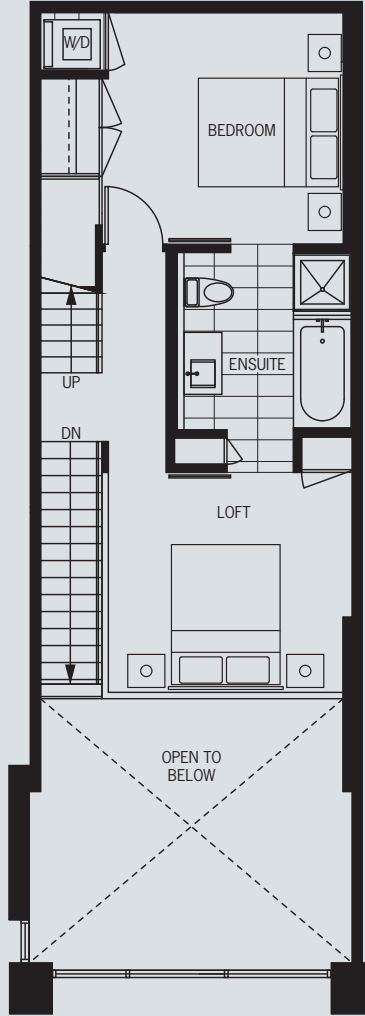

LOWER FLOOR

UPPER FLOOR

TERRACE

FLOOR 8

2 BEDROOM + LOFT
SUITES 804, 805
1244 SQ FT