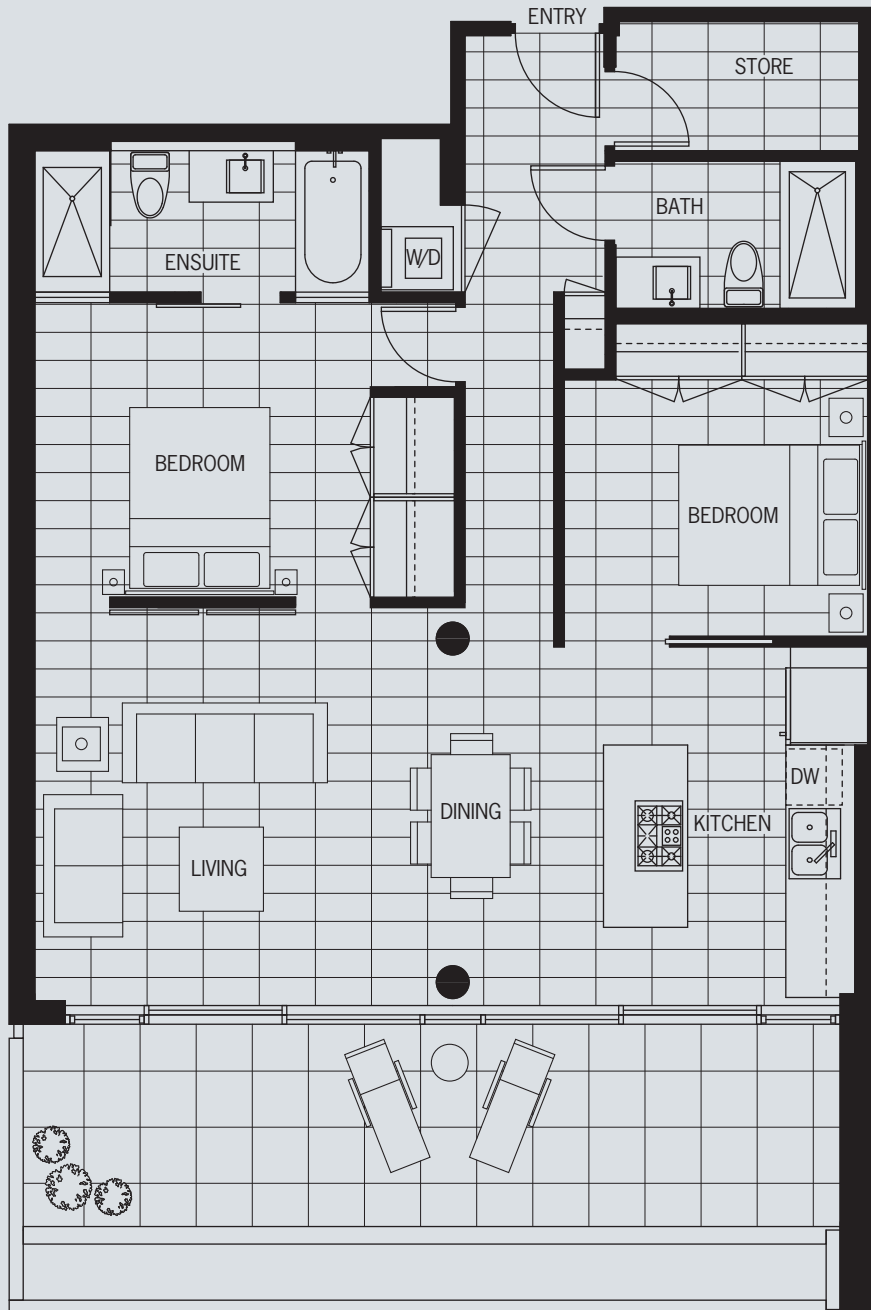

# K

FLOOR 8 + 9

33

**2 BEDROOM OR 1 BEDROOM + DEN**

SUITES 806, 903  
1013 TO 1122 SQ FT

- \* 903 is a 1 bedroom + den due to roof top stairs in the 2nd bedroom
- \* 903 has a Juliet balcony off living/dining area