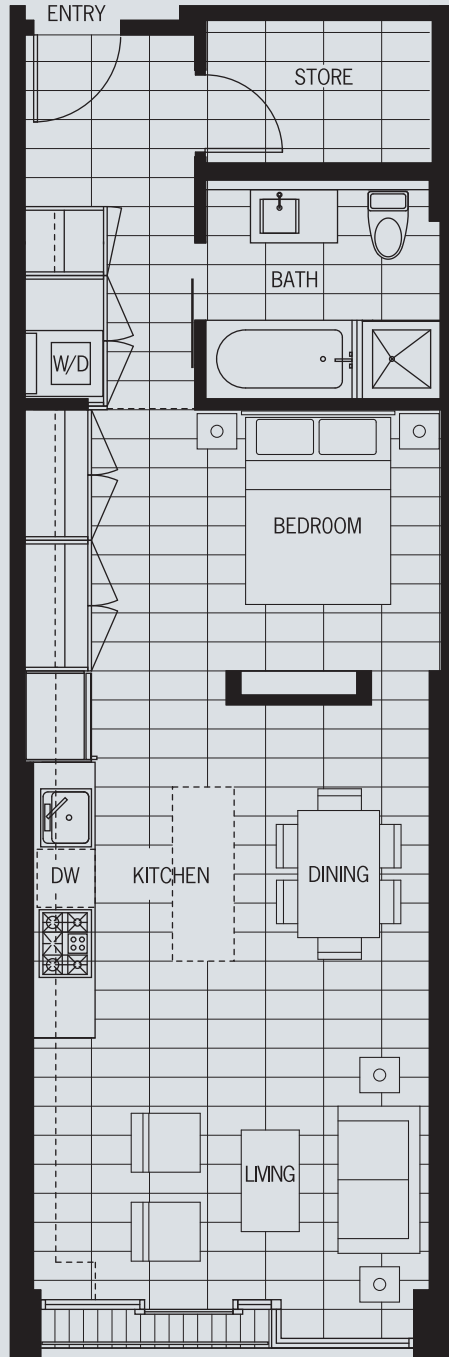

D

1 BEDROOM
SUITES 306 TO 706, 307 TO 707
664 SQ FT