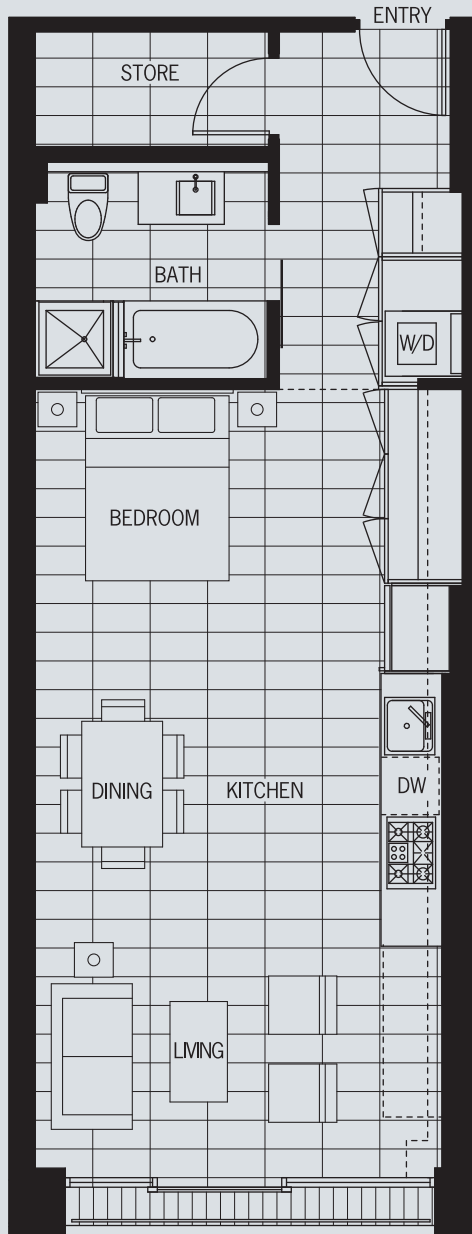

# B

FLOORS 2 TO 7

**1 BEDROOM**  
SUITES 209 TO 709  
626 SQ FT