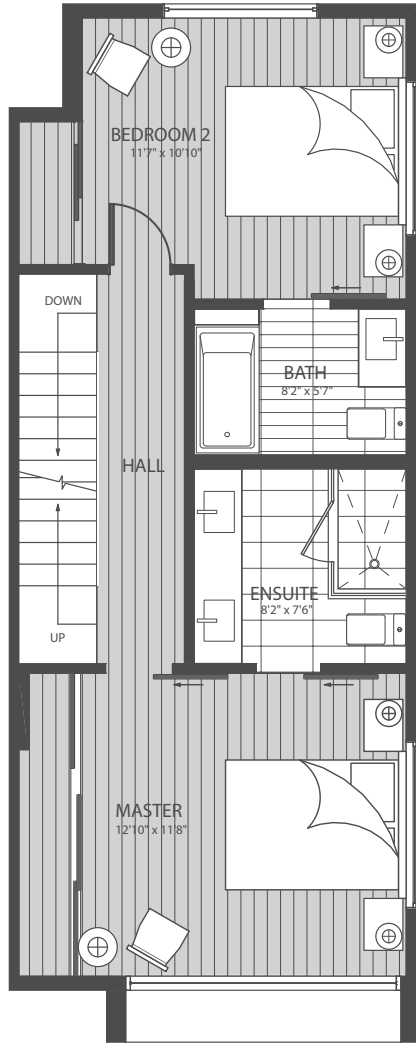

1883 WEST 2ND AVE
 1639 SF
 269 SF OF DECK

1883 WEST 2ND AVE
 3 BEDROOM, 3 BATHROOM, ROOF DECK

First Level 281 sf

Second Level 678 sf

Third Level 680 sf

Roof Deck 269 sf

1881 WEST 2ND AVE
 1538 SF
 301 SF OF DECK

1881 WEST 2ND AVE
 3 BEDROOM, 3 BATHROOM

First Level 527 sf / Deck 129 sf

Second Level 589 sf

Third Level 422 sf / Deck 172 sf

1879 WEST 2ND AVE
 1538 SF
 296 SF OF DECK

1879 WEST 2ND AVE
 3 BEDROOM, 3 BATHROOM

Second Level 590 sf

1889 WEST 2ND AVE
3 BEDROOM & DEN, 3 BATHROOM, ROOF DECK WITH FIREPLACE

Third Level 590 sf

Roof Deck 326 sf

First Level 540 sf

Second Level 591 sf

Third Level 591 sf

Roof Deck 332 sf

1885 WEST 2ND AVE
 1657 SF
 319 SF OF DECK

1885 WEST 2ND AVE
 3 BEDROOM & DEN, 3 BATHROOM, ROOF DECK WITH FIREPLACE

First Level 464 sf

Second Level 596 sf

Third Level 596 sf

Roof Deck 319 sf