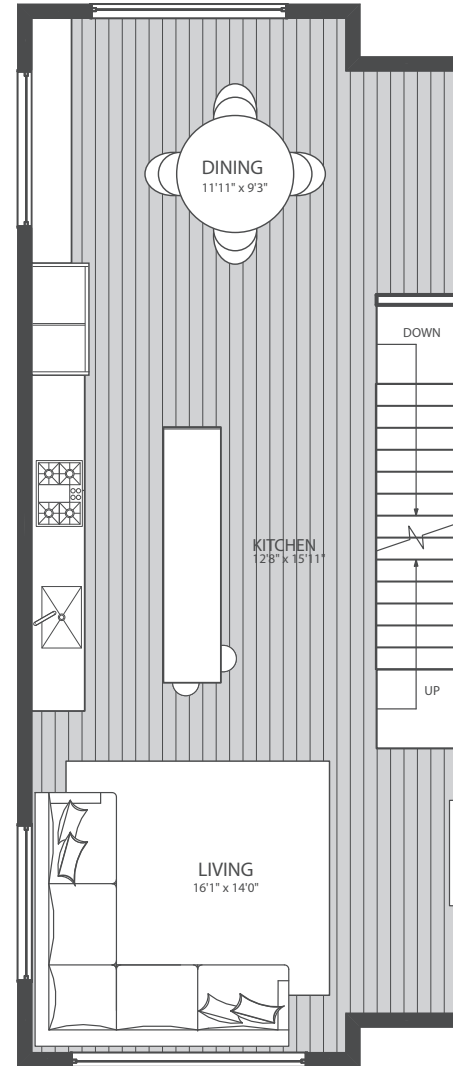

1883 WEST 2ND AVE
 1639 SF
 269 SF OF DECK

1883 WEST 2ND AVE
 3 BEDROOM, 3 BATHROOM, ROOF DECK

First Level 281 sf

Second Level 678 sf

Third Level 680 sf

Roof Deck 269 sf

1881 WEST 2ND AVE
 1538 SF
 301 SF OF DECK

1881 WEST 2ND AVE
 3 BEDROOM, 3 BATHROOM

First Level 527 sf / Deck 129 sf

Second Level 589 sf

Third Level 422 sf / Deck 172 sf

1879 WEST 2ND AVE
 1538 SF
 296 SF OF DECK

1879 WEST 2ND AVE
 3 BEDROOM, 3 BATHROOM

First Level 527 sf / Deck 126 sf

Second Level 589 sf

Third Level 422 sf / Deck 170 sf

1877 WEST 2ND AVE
 1555 SF
 304 SF OF DECK

1877 WEST 2ND AVE
 3 BEDROOM, 3 BATHROOM

First Level 534 sf / Deck 133 sf

Second Level 595 sf

Roof Deck 332 sf

First Level 540 sf

1889 WEST 2ND AVE
1720 SF
326 SF OF DECK

North arrow pointing up. Symbols for window types: a row of four vertical rectangles and a row of four vertical rectangles with a central shaded rectangle.