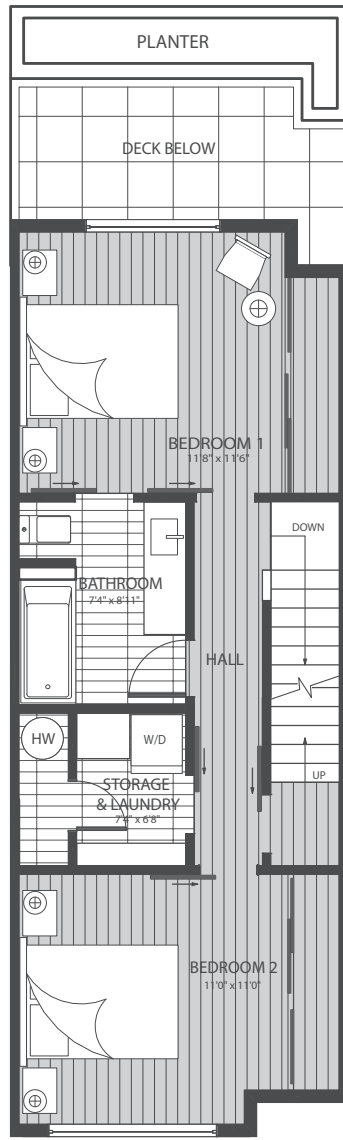

1883 WEST 2ND AVE
 1639 SF
 269 SF OF DECK

1883 WEST 2ND AVE
 3 BEDROOM, 3 BATHROOM, ROOF DECK

First Level 281 sf

Second Level 678 sf

Third Level 680 sf

Roof Deck 269 sf

1881 WEST 2ND AVE
 1538 SF
 301 SF OF DECK

1881 WEST 2ND AVE
 3 BEDROOM, 3 BATHROOM

First Level 527 sf / Deck 129 sf

Second Level 589 sf

Third Level 422 sf / Deck 172 sf

1879 WEST 2ND AVE
 1538 SF
 296 SF OF DECK

1879 WEST 2ND AVE
 3 BEDROOM, 3 BATHROOM

First Level 527 sf / Deck 126 sf

Second Level 589 sf

Third Level 422 sf / Deck 170 sf

1877 WEST 2ND AVE
 1555 SF
 304 SF OF DECK

1877 WEST 2ND AVE
 3 BEDROOM, 3 BATHROOM

First Level 534 sf / Deck 133 sf

Second Level 595 sf

Third Level 426 sf / Deck 171 sf

First Level 546 sf

1891 WEST 2ND AVE
 1769 SF
 332 SF OF DECK

Second Level 611 sf

1891 WEST 2ND AVE
 3 BEDROOM & DEN, 3 BATHROOM, ROOF DECK WITH FIREPLACE

Third Level 611 sf