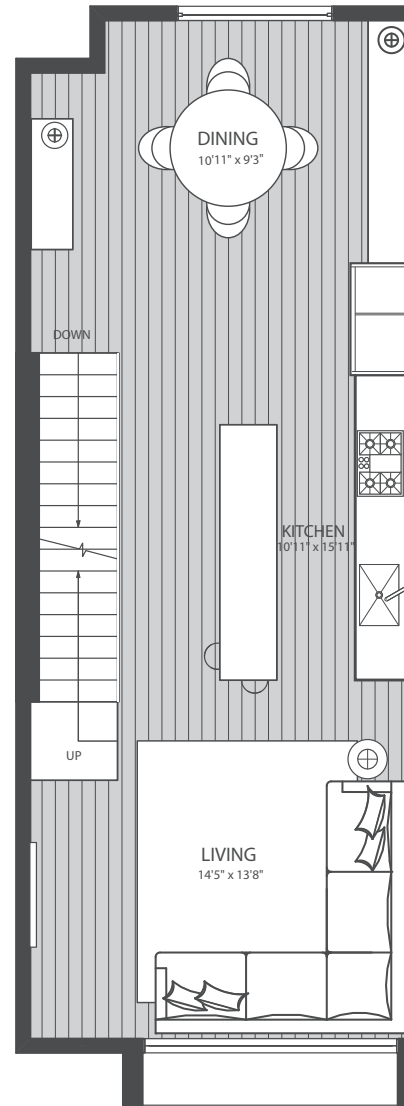

1883 WEST 2ND AVE
 1639 SF
 269 SF OF DECK

1883 WEST 2ND AVE
 3 BEDROOM, 3 BATHROOM, ROOF DECK

First Level 281 sf

Second Level 678 sf

Third Level 680 sf

Roof Deck 269 sf

1881 WEST 2ND AVE
 1538 SF
 301 SF OF DECK

1881 WEST 2ND AVE
 3 BEDROOM, 3 BATHROOM

First Level 527 sf / Deck 129 sf

Second Level 589 sf

Third Level 422 sf / Deck 172 sf

1879 WEST 2ND AVE
 1538 SF
 296 SF OF DECK

1879 WEST 2ND AVE
 3 BEDROOM, 3 BATHROOM

Roof Deck 332 sf

First Level 540 sf

1889 WEST 2ND AVE
1720 SF
326 SF OF DECK

North arrow pointing up. Symbols for window types: a row of four vertical rectangles and a row of four vertical rectangles with a central shaded rectangle.

Second Level 590 sf

1889 WEST 2ND AVE
3 BEDROOM & DEN, 3 BATHROOM, ROOF DECK WITH FIREPLACE

Third Level 590 sf

Roof Deck 326 sf

First Level 540 sf

Second Level 591 sf

Third Level 591 sf

Roof Deck 332 sf