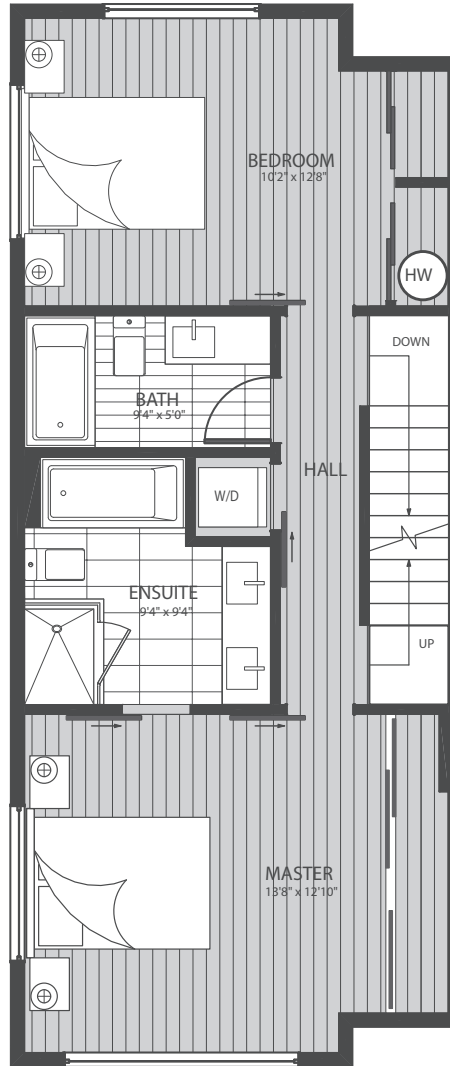

1883 WEST 2ND AVE
 1639 SF
 269 SF OF DECK

1883 WEST 2ND AVE
 3 BEDROOM, 3 BATHROOM, ROOF DECK

First Level 281 sf

Second Level 678 sf

Third Level 680 sf

Roof Deck 269 sf

1881 WEST 2ND AVE
 1538 SF
 301 SF OF DECK

1881 WEST 2ND AVE
 3 BEDROOM, 3 BATHROOM

First Level 527 sf / Deck 129 sf

Second Level 589 sf

Third Level 422 sf / Deck 172 sf

1879 WEST 2ND AVE
 1538 SF
 296 SF OF DECK

1879 WEST 2ND AVE
 3 BEDROOM, 3 BATHROOM

First Level 527 sf / Deck 126 sf

Second Level 589 sf

Third Level 422 sf / Deck 170 sf

1877 WEST 2ND AVE
 1555 SF
 304 SF OF DECK

1877 WEST 2ND AVE
 3 BEDROOM, 3 BATHROOM

First Level 534 sf / Deck 133 sf

Second Level 595 sf

Third Level 426 sf / Deck 171 sf

First Level 546 sf

1891 WEST 2ND AVE
 1769 SF
 332 SF OF DECK

Second Level 611 sf

1891 WEST 2ND AVE
 3 BEDROOM & DEN, 3 BATHROOM, ROOF DECK WITH FIREPLACE

Third Level 611 sf