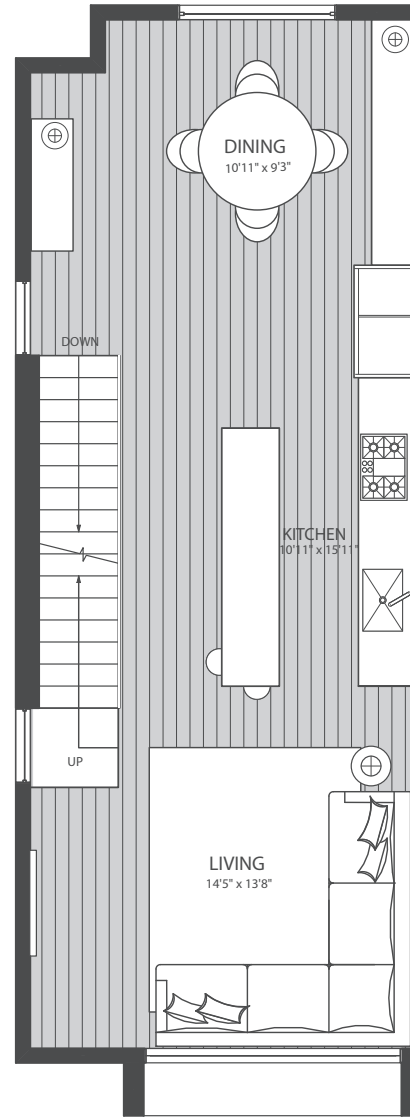

1883 WEST 2ND AVE
 1639 SF
 269 SF OF DECK

1883 WEST 2ND AVE
 3 BEDROOM, 3 BATHROOM, ROOF DECK

First Level 281 sf

Second Level 678 sf

Third Level 680 sf

Roof Deck 269 sf

1881 WEST 2ND AVE
 1538 SF
 301 SF OF DECK

1881 WEST 2ND AVE
 3 BEDROOM, 3 BATHROOM

First Level 527 sf / Deck 129 sf

Second Level 589 sf

Third Level 422 sf / Deck 172 sf

1879 WEST 2ND AVE
 1538 SF
 296 SF OF DECK

1879 WEST 2ND AVE
 3 BEDROOM, 3 BATHROOM

First Level 527 sf / Deck 126 sf

Second Level 589 sf

Third Level 422 sf / Deck 170 sf

1877 WEST 2ND AVE
 1555 SF
 304 SF OF DECK

1877 WEST 2ND AVE
 3 BEDROOM, 3 BATHROOM

First Level 534 sf / Deck 133 sf

Second Level 595 sf

Third Level 426 sf / Deck 171 sf

First Level 546 sf

1891 WEST 2ND AVE
 1769 SF
 332 SF OF DECK

Second Level 611 sf

1891 WEST 2ND AVE
 3 BEDROOM & DEN, 3 BATHROOM, ROOF DECK WITH FIREPLACE

Third Level 611 sf