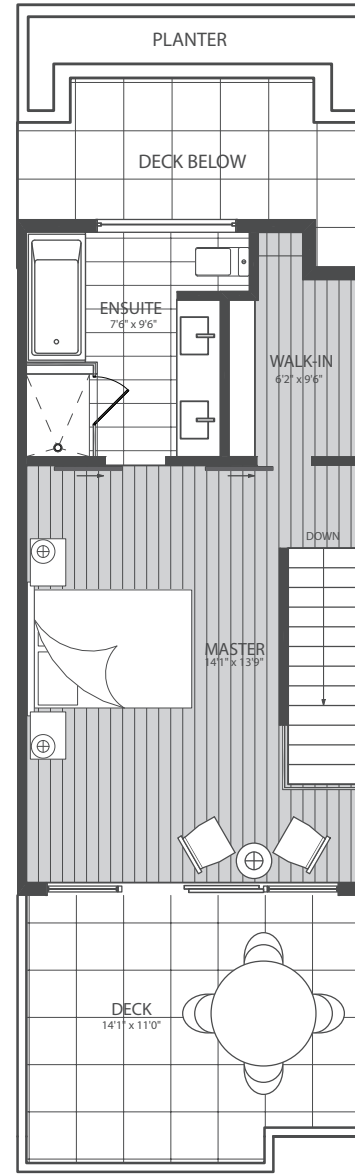

1883 WEST 2ND AVE
 1639 SF
 269 SF OF DECK

1883 WEST 2ND AVE
 3 BEDROOM, 3 BATHROOM, ROOF DECK

First Level 281 sf

Second Level 678 sf

Third Level 680 sf

Roof Deck 269 sf

1881 WEST 2ND AVE
 1538 SF
 301 SF OF DECK

1881 WEST 2ND AVE
 3 BEDROOM, 3 BATHROOM

First Level 527 sf / Deck 129 sf

Second Level 589 sf

Third Level 422 sf / Deck 172 sf

1879 WEST 2ND AVE
 1538 SF
 296 SF OF DECK

1879 WEST 2ND AVE
 3 BEDROOM, 3 BATHROOM

First Level 527 sf / Deck 126 sf

Second Level 589 sf

Third Level 422 sf / Deck 170 sf

1877 WEST 2ND AVE
 1555 SF
 304 SF OF DECK

1877 WEST 2ND AVE
 3 BEDROOM, 3 BATHROOM

First Level 534 sf / Deck 133 sf

Second Level 595 sf

Third Level 426 sf / Deck 171 sf

First Level 546 sf

1891 WEST 2ND AVE
 1769 SF
 332 SF OF DECK

Second Level 611 sf

1891 WEST 2ND AVE
 3 BEDROOM & DEN, 3 BATHROOM, ROOF DECK WITH FIREPLACE

Third Level 611 sf