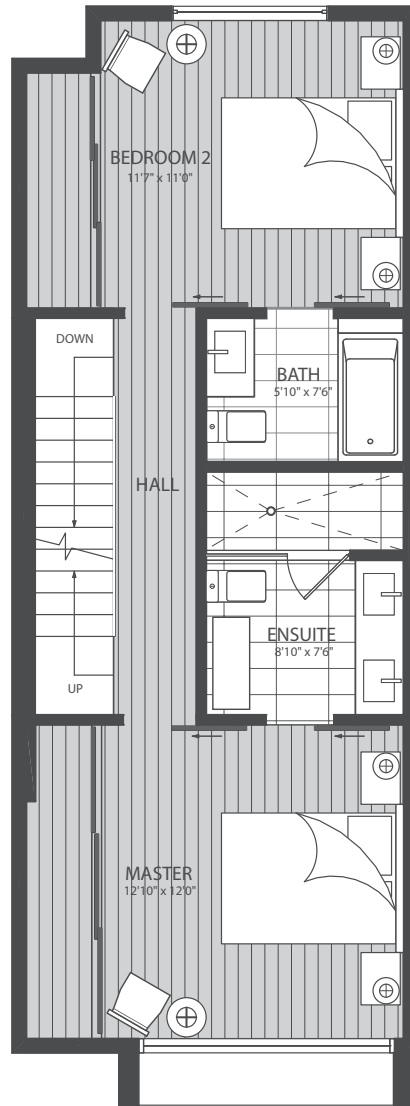

1889 WEST 2ND AVE
1720 SF
326 SF OF DECK

North arrow pointing up. Symbols for window types: a row of four vertical rectangles and a row of four vertical rectangles with a central shaded rectangle.

Second Level 590 sf

1889 WEST 2ND AVE
3 BEDROOM & DEN, 3 BATHROOM, ROOF DECK WITH FIREPLACE