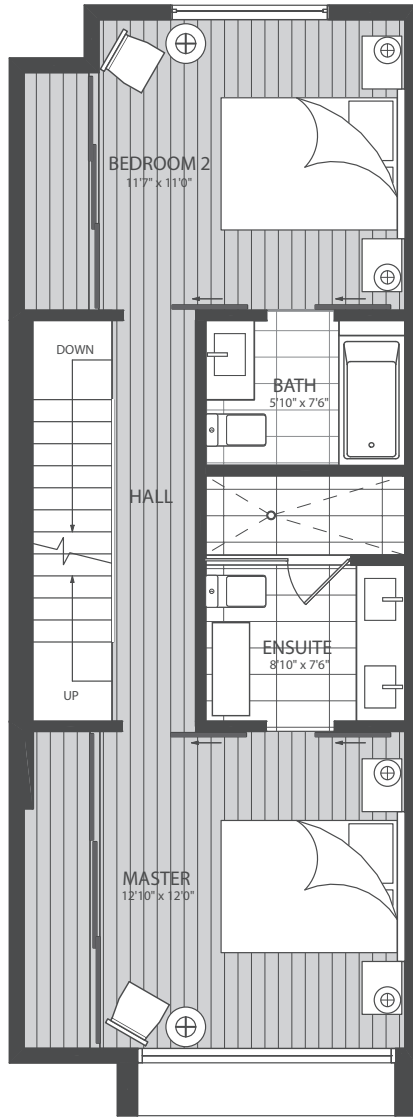

1883 WEST 2ND AVE
 1639 SF
 269 SF OF DECK

1883 WEST 2ND AVE
 3 BEDROOM, 3 BATHROOM, ROOF DECK

First Level 281 sf

Second Level 678 sf

Third Level 680 sf

Roof Deck 269 sf

1881 WEST 2ND AVE
 1538 SF
 301 SF OF DECK

1881 WEST 2ND AVE
 3 BEDROOM, 3 BATHROOM

First Level 527 sf / Deck 129 sf

Second Level 589 sf

Third Level 422 sf / Deck 172 sf

1879 WEST 2ND AVE
 1538 SF
 296 SF OF DECK

1879 WEST 2ND AVE
 3 BEDROOM, 3 BATHROOM

First Level 527 sf / Deck 126 sf

Second Level 589 sf

Third Level 422 sf / Deck 170 sf

1877 WEST 2ND AVE
 1555 SF
 304 SF OF DECK

1877 WEST 2ND AVE
 3 BEDROOM, 3 BATHROOM

First Level 534 sf / Deck 133 sf

Second Level 595 sf

Third Level 426 sf / Deck 171 sf

First Level 546 sf

1891 WEST 2ND AVE
 1769 SF
 332 SF OF DECK

Second Level 611 sf

1891 WEST 2ND AVE
 3 BEDROOM & DEN, 3 BATHROOM, ROOF DECK WITH FIREPLACE

Third Level 611 sf