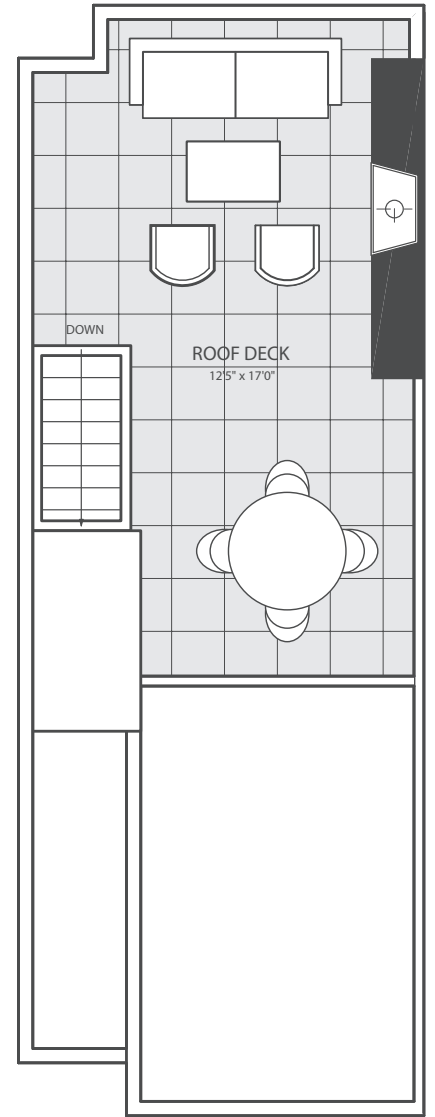

1883 WEST 2ND AVE
 1639 SF
 269 SF OF DECK

1883 WEST 2ND AVE
 3 BEDROOM, 3 BATHROOM, ROOF DECK

First Level 281 sf

Second Level 678 sf

Third Level 680 sf

Roof Deck 269 sf

1881 WEST 2ND AVE
 1538 SF
 301 SF OF DECK

First Level 527 sf / Deck 126 sf

Second Level 589 sf

Third Level 422 sf / Deck 170 sf

1877 WEST 2ND AVE
 1555 SF
 304 SF OF DECK

1877 WEST 2ND AVE
 3 BEDROOM, 3 BATHROOM

First Level 534 sf / Deck 133 sf

Second Level 595 sf

Third Level 426 sf / Deck 171 sf

First Level 546 sf

1891 WEST 2ND AVE
 1769 SF
 332 SF OF DECK

Second Level 611 sf

1891 WEST 2ND AVE
 3 BEDROOM & DEN, 3 BATHROOM, ROOF DECK WITH FIREPLACE

Third Level 611 sf

Roof Deck 332 sf

First Level 540 sf

1889 WEST 2ND AVE
1720 SF
326 SF OF DECK

North arrow pointing up. Symbols for window types: a row of four vertical rectangles and a row of four vertical rectangles with a central shaded rectangle.