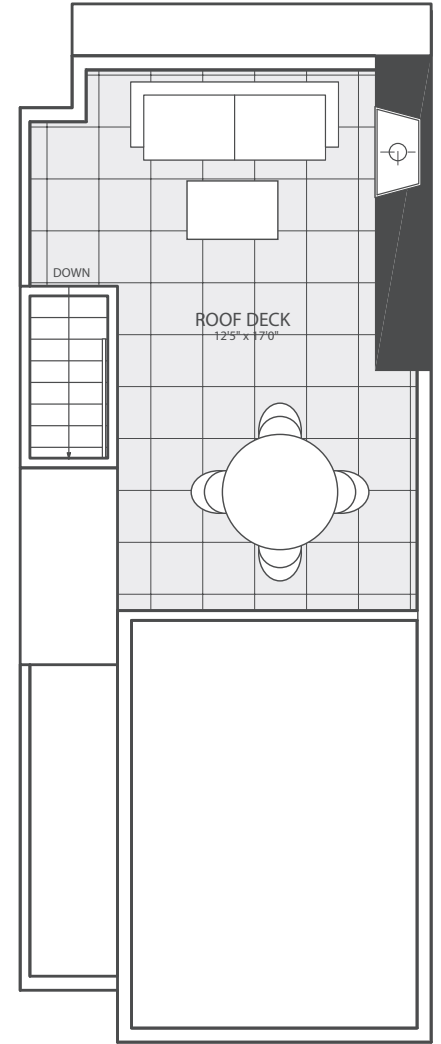

1883 WEST 2ND AVE
 1639 SF
 269 SF OF DECK

1883 WEST 2ND AVE
 3 BEDROOM, 3 BATHROOM, ROOF DECK

First Level 281 sf

Second Level 678 sf

Third Level 680 sf

Roof Deck 269 sf

1881 WEST 2ND AVE
 1538 SF
 301 SF OF DECK

Roof Deck 332 sf

First Level 540 sf

1889 WEST 2ND AVE
1720 SF
326 SF OF DECK

North arrow pointing up. Symbols for window types: a row of four vertical rectangles and a row of four vertical rectangles with a central shaded rectangle.

Second Level 590 sf

1889 WEST 2ND AVE
3 BEDROOM & DEN, 3 BATHROOM, ROOF DECK WITH FIREPLACE

Third Level 590 sf

Roof Deck 326 sf

First Level 540 sf

Second Level 591 sf

Third Level 591 sf

Roof Deck 332 sf

1885 WEST 2ND AVE
 1657 SF
 319 SF OF DECK

1885 WEST 2ND AVE
 3 BEDROOM & DEN, 3 BATHROOM, ROOF DECK WITH FIREPLACE

First Level 464 sf

Second Level 596 sf

Third Level 596 sf

Roof Deck 319 sf