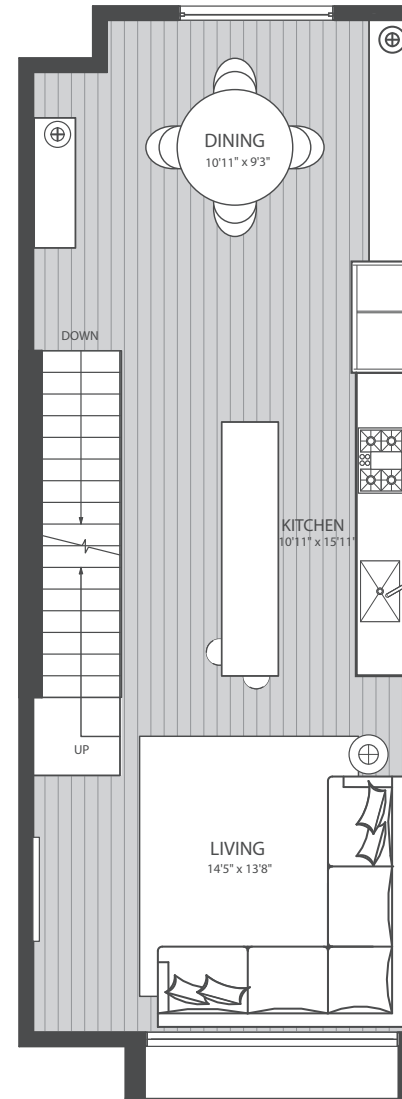

1883 WEST 2ND AVE
 1639 SF
 269 SF OF DECK

1883 WEST 2ND AVE
 3 BEDROOM, 3 BATHROOM, ROOF DECK

First Level 281 sf

Second Level 678 sf

Third Level 680 sf

Roof Deck 269 sf

1881 WEST 2ND AVE
 1538 SF
 301 SF OF DECK

1881 WEST 2ND AVE
 3 BEDROOM, 3 BATHROOM

First Level 527 sf / Deck 129 sf

Second Level 589 sf

Third Level 422 sf / Deck 172 sf

1879 WEST 2ND AVE
 1538 SF
 296 SF OF DECK

1879 WEST 2ND AVE
 3 BEDROOM, 3 BATHROOM

Second Level 590 sf

1889 WEST 2ND AVE
3 BEDROOM & DEN, 3 BATHROOM, ROOF DECK WITH FIREPLACE

Third Level 590 sf

Roof Deck 326 sf

First Level 540 sf

Second Level 591 sf

Third Level 591 sf

Roof Deck 332 sf

1885 WEST 2ND AVE
 1657 SF
 319 SF OF DECK

1885 WEST 2ND AVE
 3 BEDROOM & DEN, 3 BATHROOM, ROOF DECK WITH FIREPLACE

First Level 464 sf

Second Level 596 sf

Third Level 596 sf

Roof Deck 319 sf