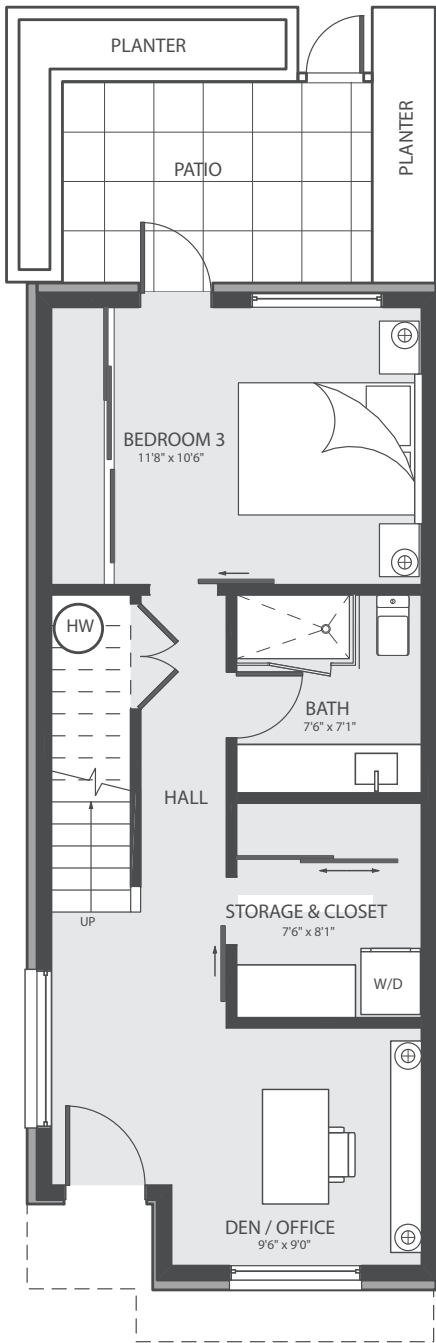

1883 WEST 2ND AVE
 1639 SF
 269 SF OF DECK

1883 WEST 2ND AVE
 3 BEDROOM, 3 BATHROOM, ROOF DECK

First Level 281 sf

Second Level 678 sf

Third Level 680 sf

Roof Deck 269 sf

1881 WEST 2ND AVE
 1538 SF
 301 SF OF DECK

1881 WEST 2ND AVE
 3 BEDROOM, 3 BATHROOM

First Level 527 sf / Deck 129 sf

Second Level 589 sf

Third Level 422 sf / Deck 172 sf

1879 WEST 2ND AVE
 1538 SF
 296 SF OF DECK

1879 WEST 2ND AVE
 3 BEDROOM, 3 BATHROOM

First Level 527 sf / Deck 126 sf

Second Level 589 sf

Third Level 422 sf / Deck 170 sf

1877 WEST 2ND AVE
 1555 SF
 304 SF OF DECK

1877 WEST 2ND AVE
 3 BEDROOM, 3 BATHROOM

First Level 534 sf / Deck 133 sf

Second Level 595 sf

Third Level 426 sf / Deck 171 sf

First Level 546 sf

1891 WEST 2ND AVE
 1769 SF
 332 SF OF DECK

Second Level 611 sf

1891 WEST 2ND AVE
 3 BEDROOM & DEN, 3 BATHROOM, ROOF DECK WITH FIREPLACE

Third Level 611 sf