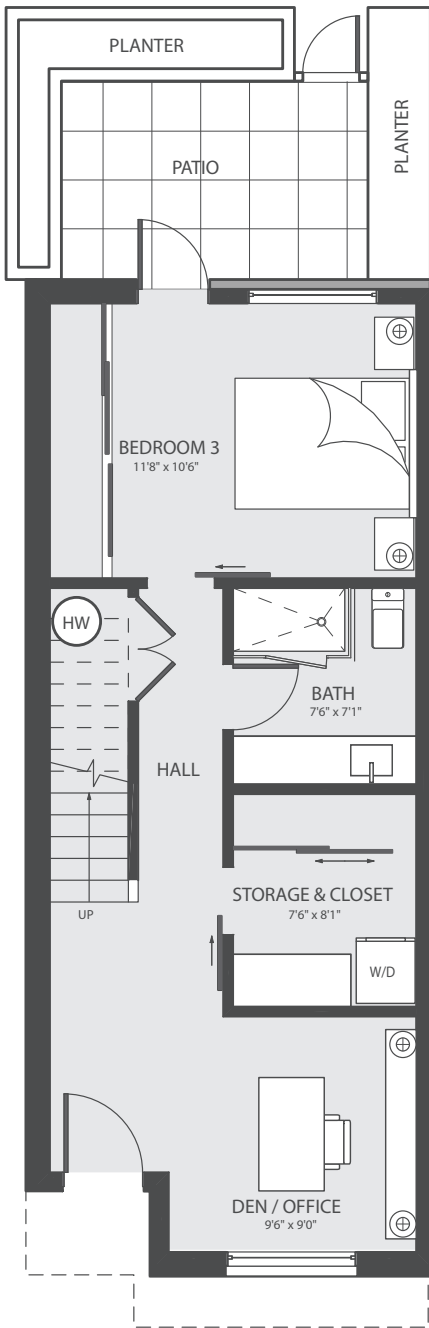

First Level 540 sf