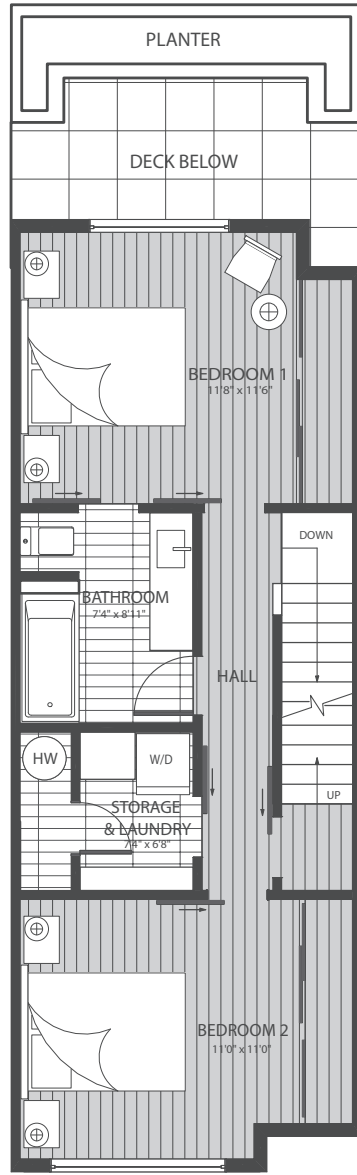

1883 WEST 2ND AVE
 1639 SF
 269 SF OF DECK

1883 WEST 2ND AVE
 3 BEDROOM, 3 BATHROOM, ROOF DECK

First Level 281 sf

Second Level 678 sf

Third Level 680 sf

Roof Deck 269 sf

1881 WEST 2ND AVE
 1538 SF
 301 SF OF DECK

1881 WEST 2ND AVE
 3 BEDROOM, 3 BATHROOM

First Level 527 sf / Deck 129 sf

Second Level 589 sf

Third Level 422 sf / Deck 172 sf

1879 WEST 2ND AVE
 1538 SF
 296 SF OF DECK

1879 WEST 2ND AVE
 3 BEDROOM, 3 BATHROOM

First Level 527 sf / Deck 126 sf

Second Level 589 sf

Third Level 422 sf / Deck 170 sf

1877 WEST 2ND AVE
 1555 SF
 304 SF OF DECK

1877 WEST 2ND AVE
 3 BEDROOM, 3 BATHROOM

First Level 534 sf / Deck 133 sf

Second Level 595 sf

Third Level 426 sf / Deck 171 sf

First Level 546 sf

1891 WEST 2ND AVE
 1769 SF
 332 SF OF DECK

Second Level 611 sf

1891 WEST 2ND AVE
 3 BEDROOM & DEN, 3 BATHROOM, ROOF DECK WITH FIREPLACE

Third Level 611 sf