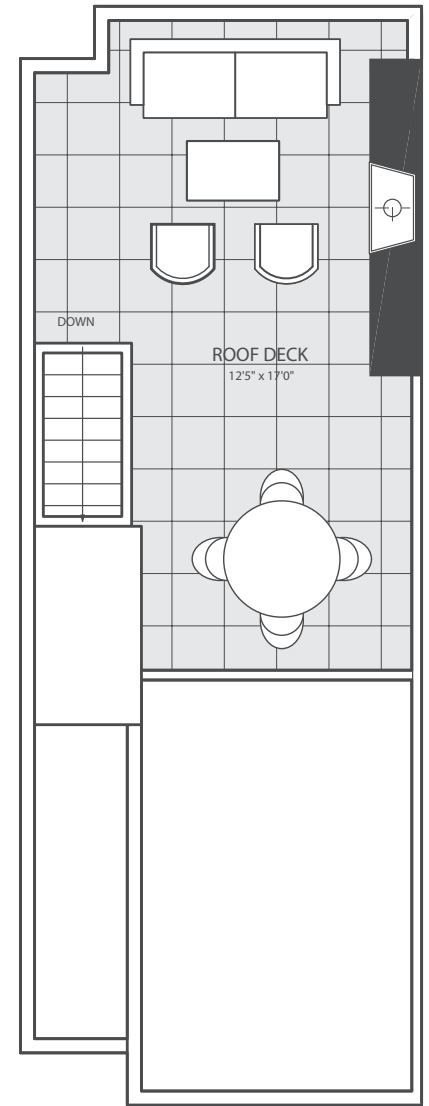

1883 WEST 2ND AVE
 1639 SF
 269 SF OF DECK

1883 WEST 2ND AVE
 3 BEDROOM, 3 BATHROOM, ROOF DECK

First Level 281 sf

Second Level 678 sf

Third Level 680 sf

Roof Deck 269 sf

1881 WEST 2ND AVE
 1538 SF
 301 SF OF DECK

Third Level 426 sf / Deck 171 sf

First Level 546 sf

1891 WEST 2ND AVE
 1769 SF
 332 SF OF DECK

Second Level 611 sf

1891 WEST 2ND AVE
 3 BEDROOM & DEN, 3 BATHROOM, ROOF DECK WITH FIREPLACE

Third Level 611 sf

Roof Deck 332 sf

First Level 540 sf

1889 WEST 2ND AVE
1720 SF
326 SF OF DECK

North arrow pointing up. Symbols for window types: a row of four vertical rectangles and a row of four vertical rectangles with a central shaded rectangle.

Second Level 590 sf

1889 WEST 2ND AVE
3 BEDROOM & DEN, 3 BATHROOM, ROOF DECK WITH FIREPLACE

Third Level 590 sf

Roof Deck 326 sf

First Level 540 sf

Second Level 591 sf

Third Level 591 sf

Roof Deck 332 sf