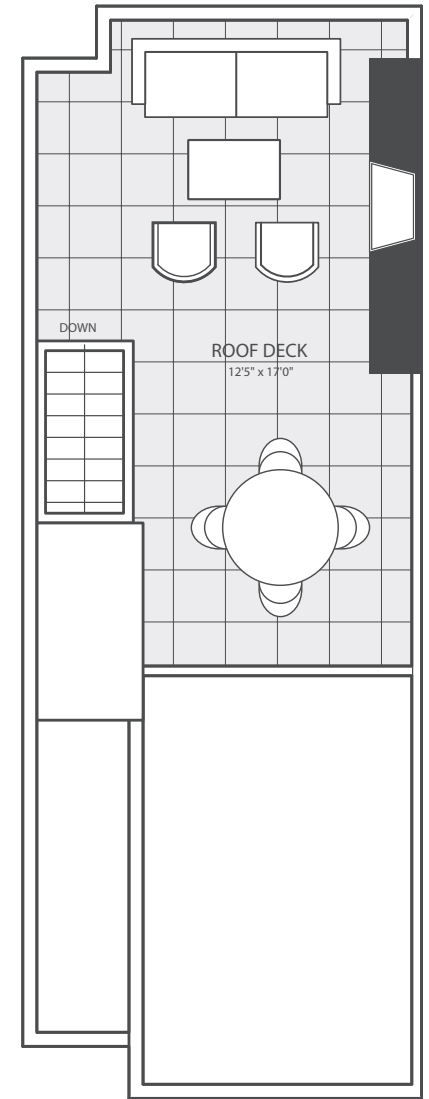

1883 WEST 2ND AVE
 1639 SF
 269 SF OF DECK

1883 WEST 2ND AVE
 3 BEDROOM, 3 BATHROOM, ROOF DECK

First Level 281 sf

Second Level 678 sf

Third Level 680 sf

Roof Deck 269 sf

1881 WEST 2ND AVE
 1538 SF
 301 SF OF DECK

Roof Deck 332 sf

First Level 540 sf

1889 WEST 2ND AVE
1720 SF
326 SF OF DECK

North arrow pointing up. Symbols for window types: a row of four vertical rectangles and a row of four vertical rectangles with a central shaded rectangle.

Second Level 590 sf

1889 WEST 2ND AVE
3 BEDROOM & DEN, 3 BATHROOM, ROOF DECK WITH FIREPLACE

Third Level 590 sf

Roof Deck 326 sf

First Level 540 sf

Second Level 591 sf

Third Level 591 sf

Roof Deck 332 sf

1885 WEST 2ND AVE
 1657 SF
 319 SF OF DECK

1885 WEST 2ND AVE
 3 BEDROOM & DEN, 3 BATHROOM, ROOF DECK WITH FIREPLACE

First Level 464 sf

Second Level 596 sf

Third Level 596 sf

Roof Deck 319 sf