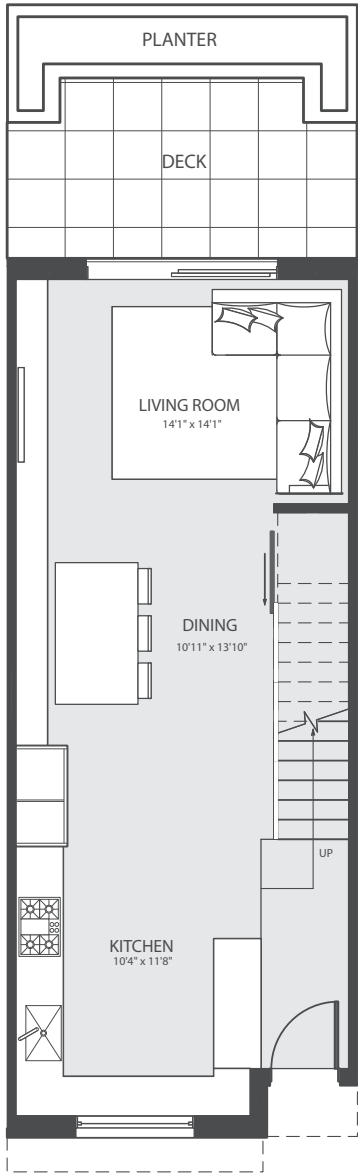

1883 WEST 2ND AVE
 1639 SF
 269 SF OF DECK

1883 WEST 2ND AVE
 3 BEDROOM, 3 BATHROOM, ROOF DECK

First Level 281 sf

Second Level 678 sf

Third Level 680 sf

Roof Deck 269 sf

1881 WEST 2ND AVE
 1538 SF
 301 SF OF DECK

1881 WEST 2ND AVE
 3 BEDROOM, 3 BATHROOM

First Level 527 sf / Deck 129 sf

Second Level 589 sf

Third Level 422 sf / Deck 172 sf

1879 WEST 2ND AVE
 1538 SF
 296 SF OF DECK

1879 WEST 2ND AVE
 3 BEDROOM, 3 BATHROOM

First Level 527 sf / Deck 126 sf

Second Level 589 sf

Third Level 422 sf / Deck 170 sf

1877 WEST 2ND AVE
 1555 SF
 304 SF OF DECK

1877 WEST 2ND AVE
 3 BEDROOM, 3 BATHROOM

First Level 534 sf / Deck 133 sf

Second Level 595 sf

Third Level 426 sf / Deck 171 sf

First Level 546 sf

1891 WEST 2ND AVE
 1769 SF
 332 SF OF DECK

Second Level 611 sf

1891 WEST 2ND AVE
 3 BEDROOM & DEN, 3 BATHROOM, ROOF DECK WITH FIREPLACE

Third Level 611 sf