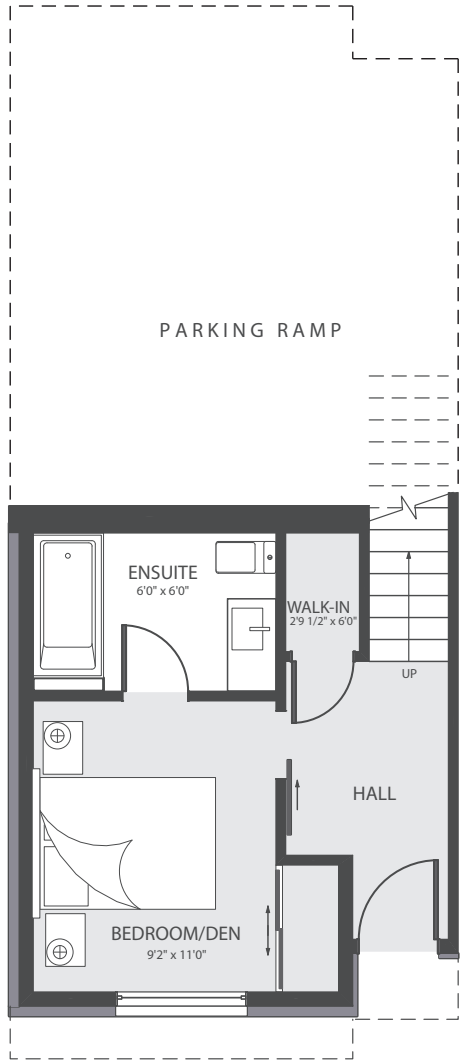

1883 WEST 2ND AVE
 1639 SF
 269 SF OF DECK

1883 WEST 2ND AVE
 3 BEDROOM, 3 BATHROOM, ROOF DECK

First Level 281 sf

Second Level 678 sf

Third Level 680 sf

Roof Deck 269 sf

1881 WEST 2ND AVE
 1538 SF
 301 SF OF DECK

1881 WEST 2ND AVE
 3 BEDROOM, 3 BATHROOM

First Level 527 sf / Deck 129 sf

Second Level 589 sf

Third Level 422 sf / Deck 172 sf

1879 WEST 2ND AVE
 1538 SF
 296 SF OF DECK

1879 WEST 2ND AVE
 3 BEDROOM, 3 BATHROOM

First Level 527 sf / Deck 126 sf

Second Level 589 sf

Third Level 422 sf / Deck 170 sf

1877 WEST 2ND AVE
 1555 SF
 304 SF OF DECK

1877 WEST 2ND AVE
 3 BEDROOM, 3 BATHROOM

First Level 534 sf / Deck 133 sf

Second Level 595 sf

Roof Deck 332 sf

First Level 540 sf

1889 WEST 2ND AVE
1720 SF
326 SF OF DECK

North arrow pointing up. Symbols for window types: a row of four vertical rectangles and a row of four vertical rectangles with a central shaded rectangle.