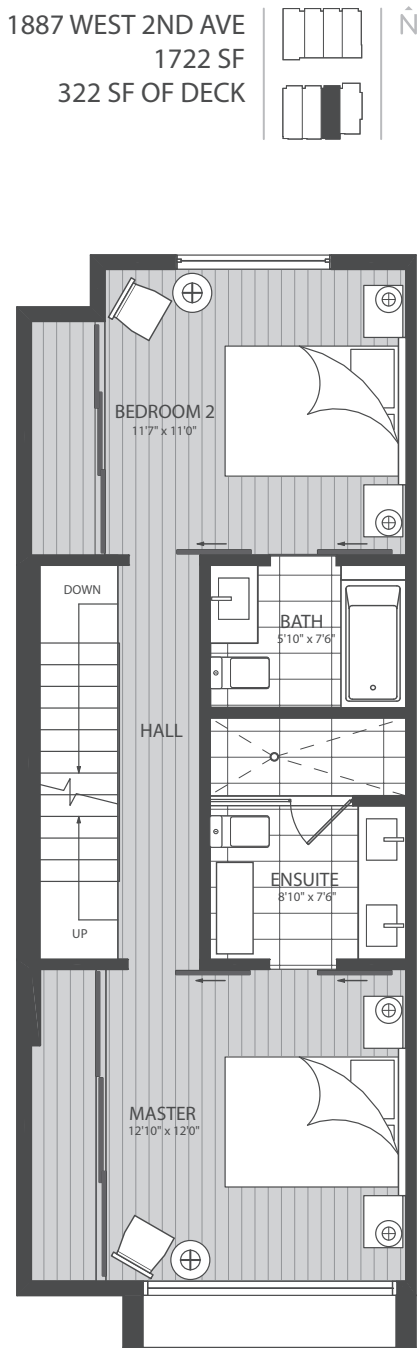

1883 WEST 2ND AVE
 1639 SF
 269 SF OF DECK

1883 WEST 2ND AVE
 3 BEDROOM, 3 BATHROOM, ROOF DECK

First Level 281 sf

Second Level 678 sf

Third Level 680 sf

Roof Deck 269 sf

1881 WEST 2ND AVE
 1538 SF
 301 SF OF DECK

1881 WEST 2ND AVE
 3 BEDROOM, 3 BATHROOM

First Level 527 sf / Deck 129 sf

Second Level 589 sf

Third Level 422 sf / Deck 172 sf

1879 WEST 2ND AVE
 1538 SF
 296 SF OF DECK

1879 WEST 2ND AVE
 3 BEDROOM, 3 BATHROOM

Second Level 590 sf

1889 WEST 2ND AVE
3 BEDROOM & DEN, 3 BATHROOM, ROOF DECK WITH FIREPLACE

Third Level 590 sf

Roof Deck 326 sf

First Level 540 sf

Second Level 591 sf

Third Level 591 sf

Roof Deck 332 sf

1885 WEST 2ND AVE
 1657 SF
 319 SF OF DECK

1885 WEST 2ND AVE
 3 BEDROOM & DEN, 3 BATHROOM, ROOF DECK WITH FIREPLACE

First Level 464 sf

Second Level 596 sf

Third Level 596 sf

Roof Deck 319 sf