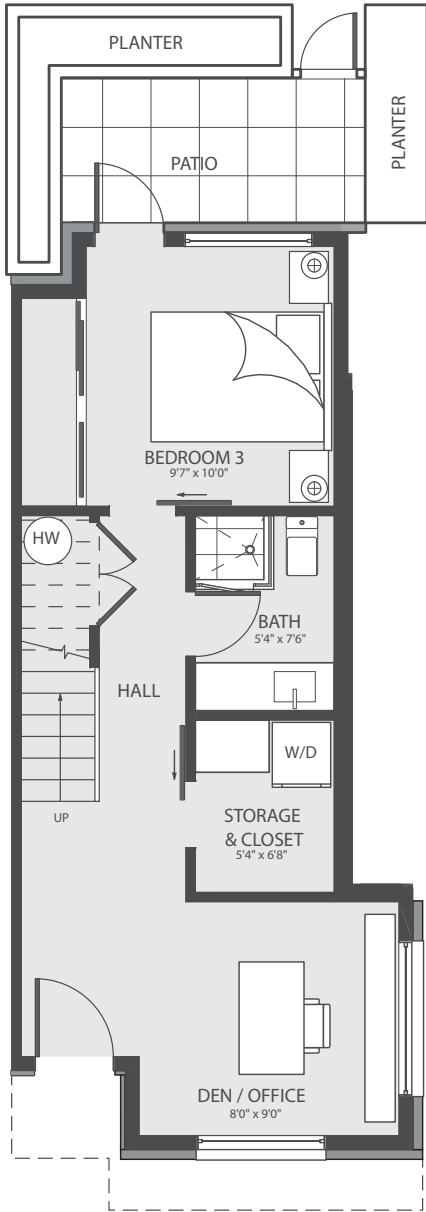

1881 WEST 2ND AVE
 3 BEDROOM, 3 BATHROOM

First Level 527 sf / Deck 129 sf

Second Level 589 sf

Third Level 422 sf / Deck 172 sf

1879 WEST 2ND AVE
 1538 SF
 296 SF OF DECK

1879 WEST 2ND AVE
 3 BEDROOM, 3 BATHROOM

Third Level 426 sf / Deck 171 sf

First Level 546 sf

1891 WEST 2ND AVE
 1769 SF
 332 SF OF DECK

Second Level 611 sf

1891 WEST 2ND AVE
 3 BEDROOM & DEN, 3 BATHROOM, ROOF DECK WITH FIREPLACE

Third Level 611 sf

Second Level 590 sf

1889 WEST 2ND AVE
3 BEDROOM & DEN, 3 BATHROOM, ROOF DECK WITH FIREPLACE

Third Level 590 sf

Roof Deck 326 sf

First Level 540 sf

Second Level 591 sf

Third Level 591 sf

Roof Deck 332 sf

1885 WEST 2ND AVE
 1657 SF
 319 SF OF DECK

1885 WEST 2ND AVE
 3 BEDROOM & DEN, 3 BATHROOM, ROOF DECK WITH FIREPLACE

First Level 464 sf

Second Level 596 sf

Third Level 596 sf

Roof Deck 319 sf