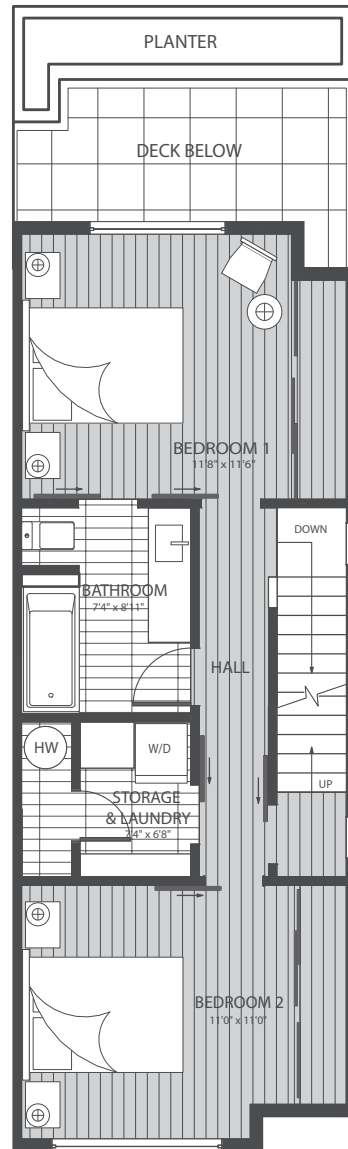

1883 WEST 2ND AVE
 1639 SF
 269 SF OF DECK

1883 WEST 2ND AVE
 3 BEDROOM, 3 BATHROOM, ROOF DECK

First Level 281 sf

Second Level 678 sf

Third Level 680 sf

Roof Deck 269 sf

1881 WEST 2ND AVE
 1538 SF
 301 SF OF DECK

1881 WEST 2ND AVE
 3 BEDROOM, 3 BATHROOM

First Level 527 sf / Deck 129 sf

Second Level 589 sf

Third Level 422 sf / Deck 172 sf

1879 WEST 2ND AVE
 1538 SF
 296 SF OF DECK

1879 WEST 2ND AVE
 3 BEDROOM, 3 BATHROOM

First Level 527 sf / Deck 126 sf

Second Level 589 sf

Third Level 422 sf / Deck 170 sf

1877 WEST 2ND AVE
 1555 SF
 304 SF OF DECK

1877 WEST 2ND AVE
 3 BEDROOM, 3 BATHROOM

First Level 534 sf / Deck 133 sf

Second Level 595 sf

Third Level 426 sf / Deck 171 sf

First Level 546 sf

1891 WEST 2ND AVE
 1769 SF
 332 SF OF DECK

Second Level 611 sf

1891 WEST 2ND AVE
 3 BEDROOM & DEN, 3 BATHROOM, ROOF DECK WITH FIREPLACE

Third Level 611 sf