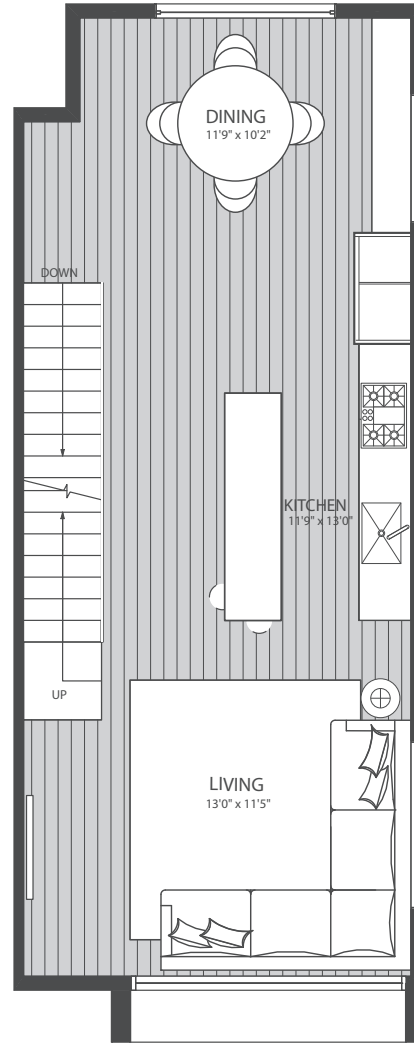

1883 WEST 2ND AVE
 1639 SF
 269 SF OF DECK

1883 WEST 2ND AVE
 3 BEDROOM, 3 BATHROOM, ROOF DECK

First Level 281 sf

Second Level 678 sf

Third Level 680 sf

Roof Deck 269 sf

1881 WEST 2ND AVE
 1538 SF
 301 SF OF DECK

1881 WEST 2ND AVE
 3 BEDROOM, 3 BATHROOM

First Level 527 sf / Deck 129 sf

Second Level 589 sf

Third Level 422 sf / Deck 172 sf

1879 WEST 2ND AVE
 1538 SF
 296 SF OF DECK

1879 WEST 2ND AVE
 3 BEDROOM, 3 BATHROOM

Second Level 590 sf

1889 WEST 2ND AVE
3 BEDROOM & DEN, 3 BATHROOM, ROOF DECK WITH FIREPLACE

Third Level 590 sf

Roof Deck 326 sf

First Level 540 sf

Second Level 591 sf

Third Level 591 sf

Roof Deck 332 sf

1885 WEST 2ND AVE
 1657 SF
 319 SF OF DECK

1885 WEST 2ND AVE
 3 BEDROOM & DEN, 3 BATHROOM, ROOF DECK WITH FIREPLACE

First Level 464 sf

Second Level 596 sf

Third Level 596 sf

Roof Deck 319 sf