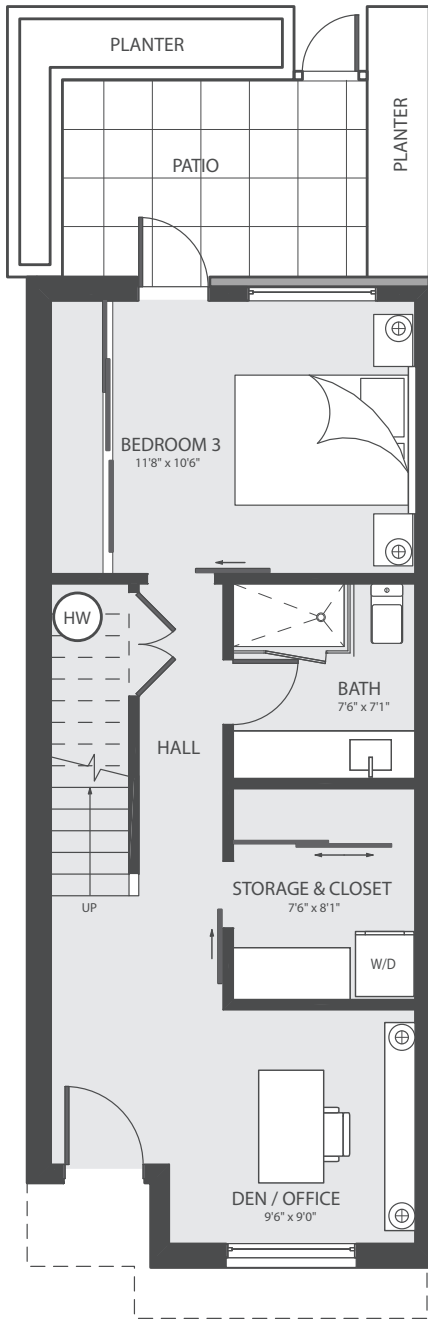

1883 WEST 2ND AVE
 1639 SF
 269 SF OF DECK

1883 WEST 2ND AVE
 3 BEDROOM, 3 BATHROOM, ROOF DECK

First Level 281 sf

Second Level 678 sf

Third Level 680 sf

Roof Deck 269 sf

1881 WEST 2ND AVE
 1538 SF
 301 SF OF DECK

Third Level 426 sf / Deck 171 sf

First Level 546 sf

1891 WEST 2ND AVE
 1769 SF
 332 SF OF DECK

Second Level 611 sf

1891 WEST 2ND AVE
 3 BEDROOM & DEN, 3 BATHROOM, ROOF DECK WITH FIREPLACE

Third Level 611 sf

Second Level 590 sf

1889 WEST 2ND AVE
3 BEDROOM & DEN, 3 BATHROOM, ROOF DECK WITH FIREPLACE

Third Level 590 sf

Roof Deck 326 sf

First Level 540 sf

Second Level 591 sf

Third Level 591 sf

Roof Deck 332 sf

1885 WEST 2ND AVE
 1657 SF
 319 SF OF DECK

1885 WEST 2ND AVE
 3 BEDROOM & DEN, 3 BATHROOM, ROOF DECK WITH FIREPLACE

First Level 464 sf

Second Level 596 sf

Third Level 596 sf

Roof Deck 319 sf