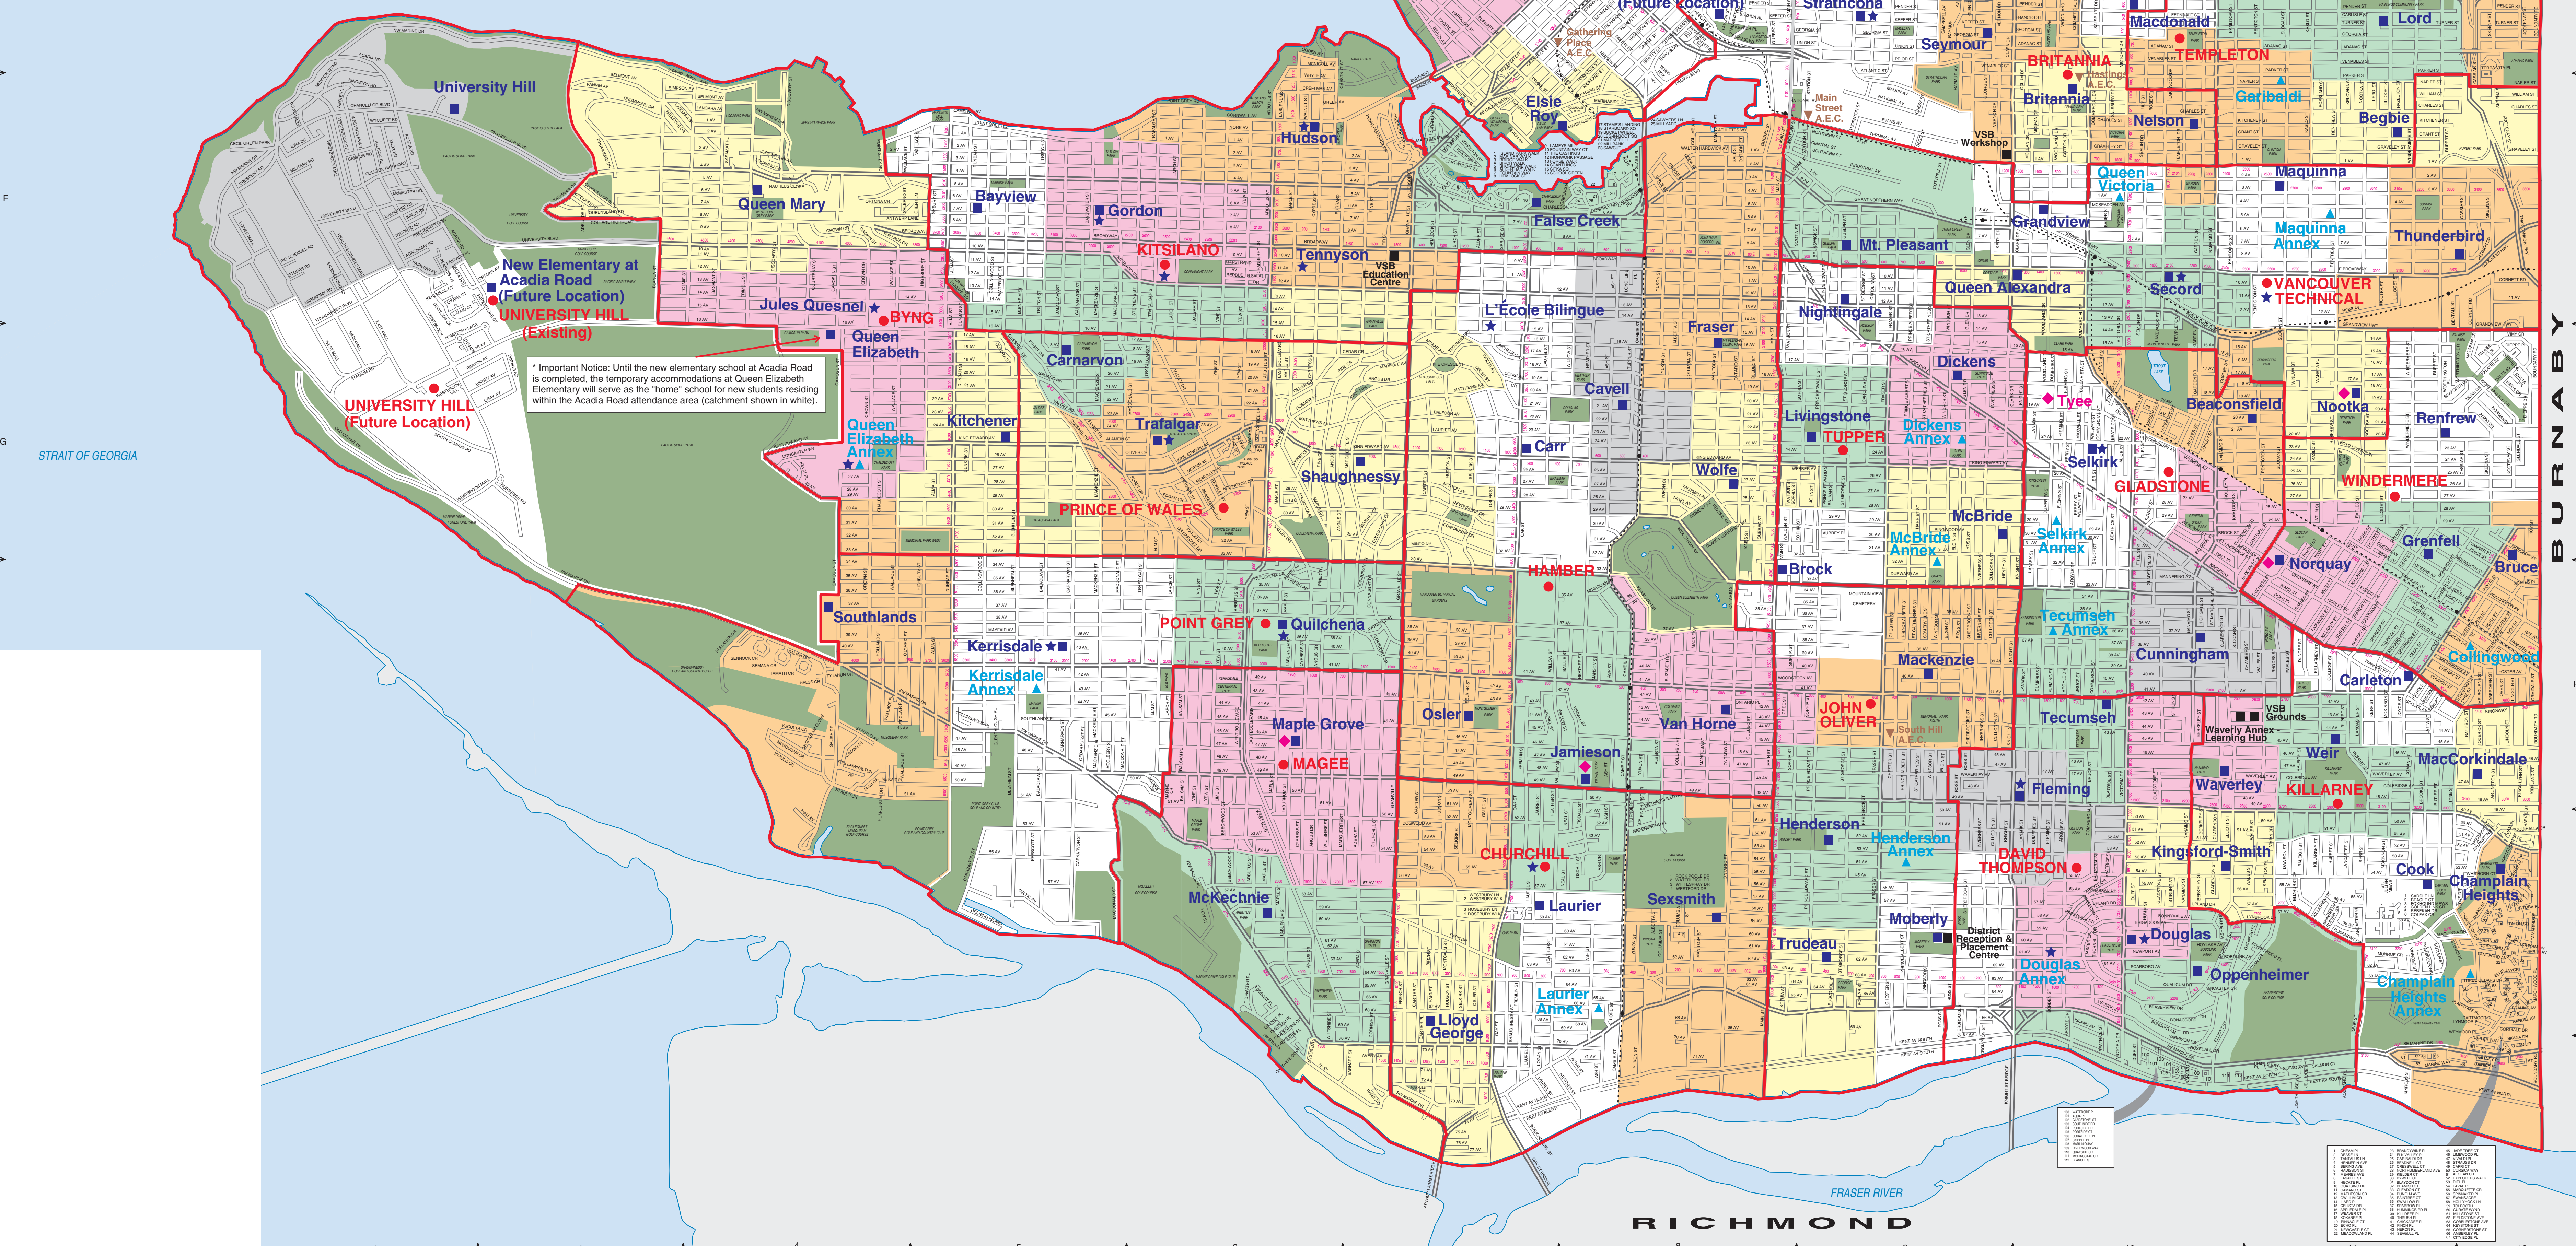

VANCOUVER STREET INDEX

ABBOTT ST	E-8	BIRCH ST	E-7	CHATHAM ST	H-11	DOUGLAS RD	E-11	GILBERT PL	G-8	JACKSON AV	F-8	MACKAY ST	H-8	NANAIMO ST	F-10	QUEBEC ST	G-8	SCOTLAND ST	H-9	TURNER ST	E-1011
ADAM ST	E-10	BIRCH WALK	E-8	CHERRY ST	H-11	DRUMMOND DR	F-10	GLEN ST	G-9	JAMES ST	H-8	MAGNOLIA ST	G-8	NARBER ST	F-10	QUEEN ST	H-11	TYNE ST	H-1102		
ADRIAN CR	E-10	BURNETT ST	H-11	CHESTNUT ST	H-8	DUNCAN ST	H-11	GLENDALE DR	H-5	JULIUS ST	H-11	MAIN ST	F-10	NARVAZ DR	H-6	QUINCY ST	H-11	UNION ST	F-8		
ADRIAN ST	E-10	BURNETT ST	H-11	CHESTNUT ST	H-8	DUNCAN ST	H-11	GLENDALE DR	H-5	JULIUS ST	H-11	MAIN ST	F-10	NARVAZ DR	H-6	QUINCY ST	H-11	UNION ST	F-8		
ADRIAN ST	E-10	BURNETT ST	H-11	CHESTNUT ST	H-8	DUNCAN ST	H-11	GLENDALE DR	H-5	JULIUS ST	H-11	MAIN ST	F-10	NARVAZ DR	H-6	QUINCY ST	H-11	UNION ST	F-8		

VANCOUVER SCHOOL BOARD

1580 WEST BROADWAY, VANCOUVER, B.C. V6J 3K8, PHONE: (604) 713-9000
www.vsb.bc.ca

SCHOOL LOCATIONS AND BOUNDARIES

6th Edition

LEGEND

- Secondary School
- Secondary School Attendance Area Boundary
- Elementary School
- Elementary School Attendance Area
- ▲ Annex
- ★ French Immersion Program (See French Immersion Boundary Map)
- ◆ Elementary District Program (Choice Application Programs) (See "Ready Reference" For All Other District Programs)
- ▲ Adult Education Centre (A.E.C.)
- District Services
- Park
- - - Rapid Transit

SCALE
0 0.5 1.0 km
Approved: January 22, 2011
Revised: August 23, 2011
*Subject to revision

BURNABY

RICHMOND