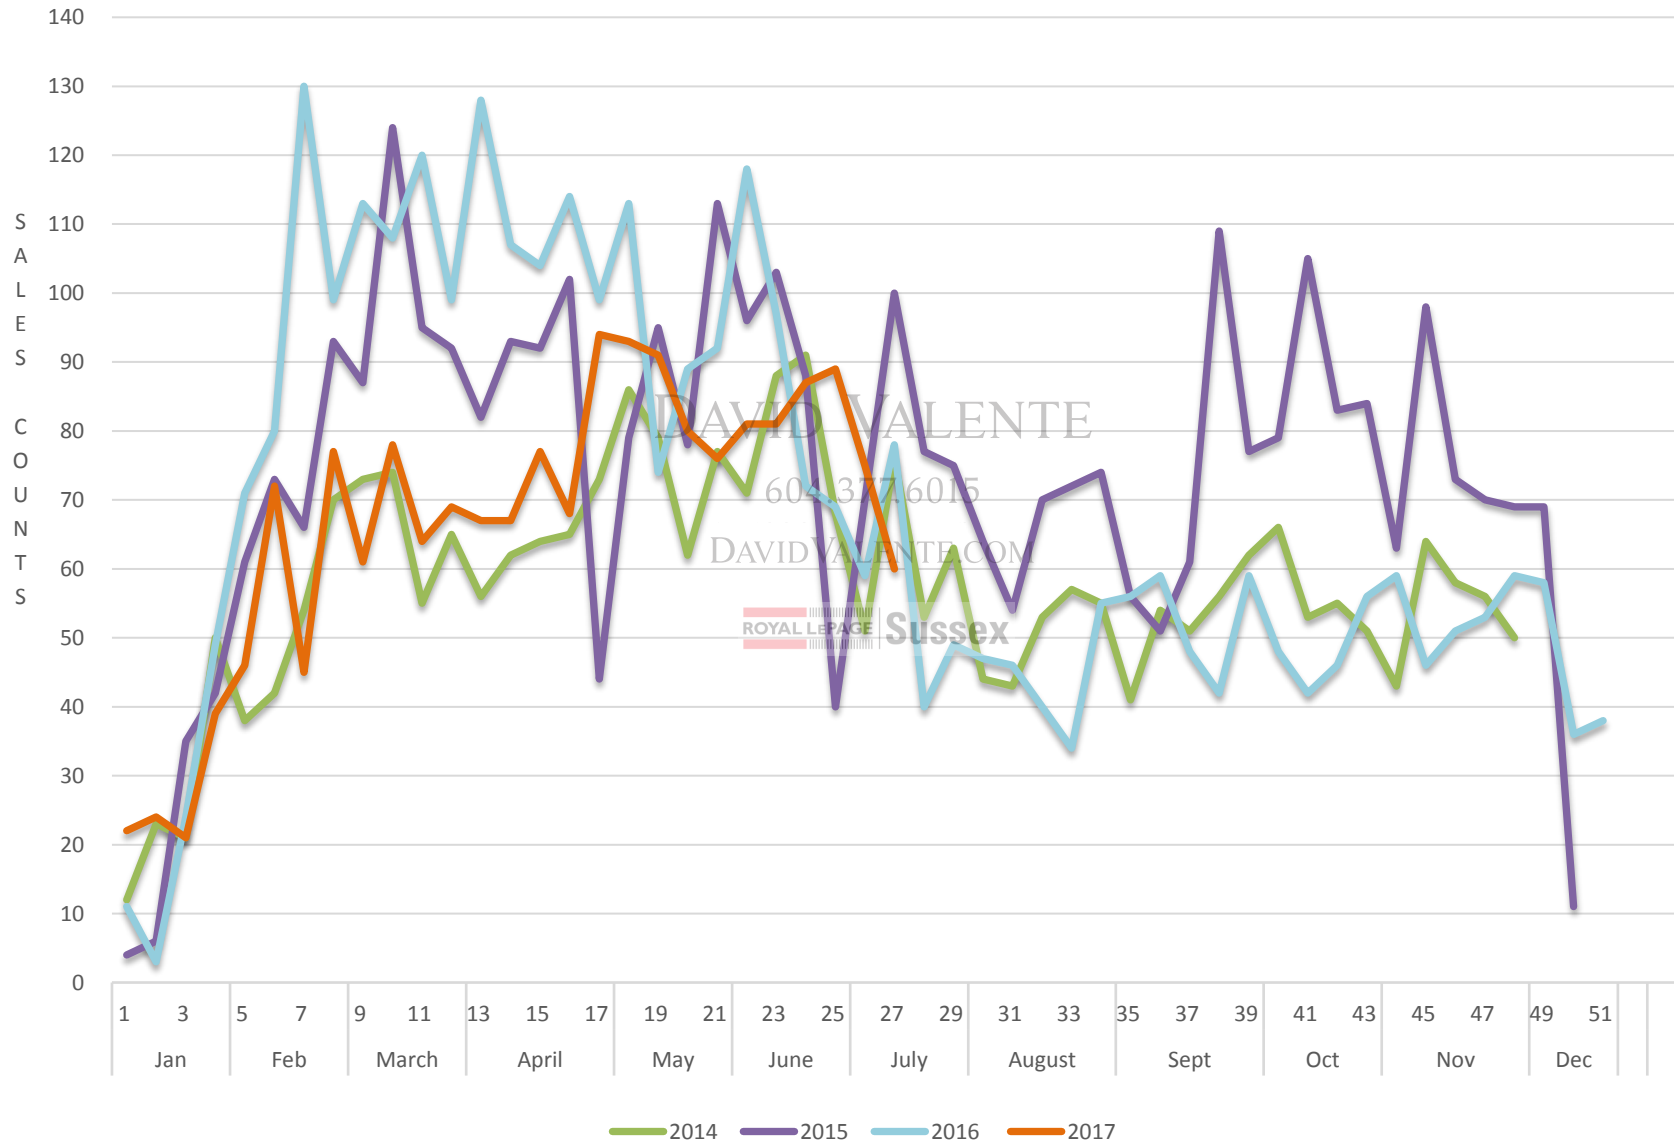

NORTH VAN RESIDENTIAL SALES July 6 , 2017