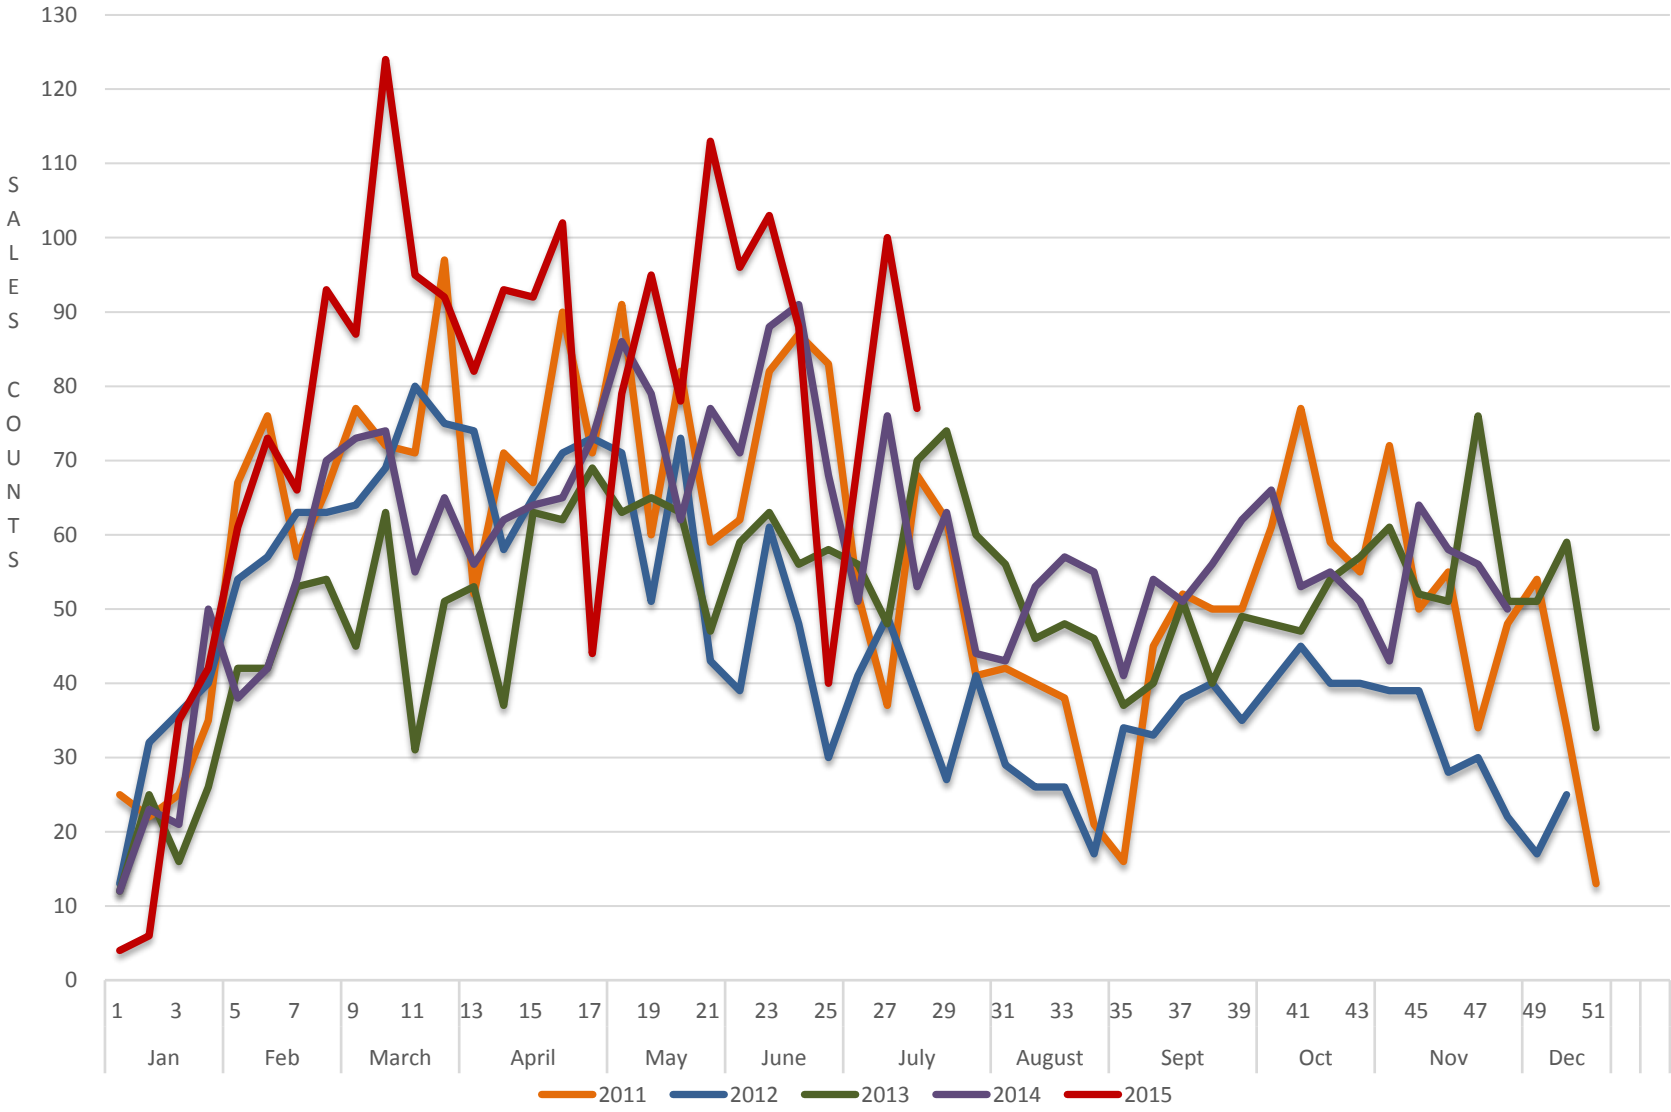

NORTH VAN RESIDENTIAL SALES July 16, 2015