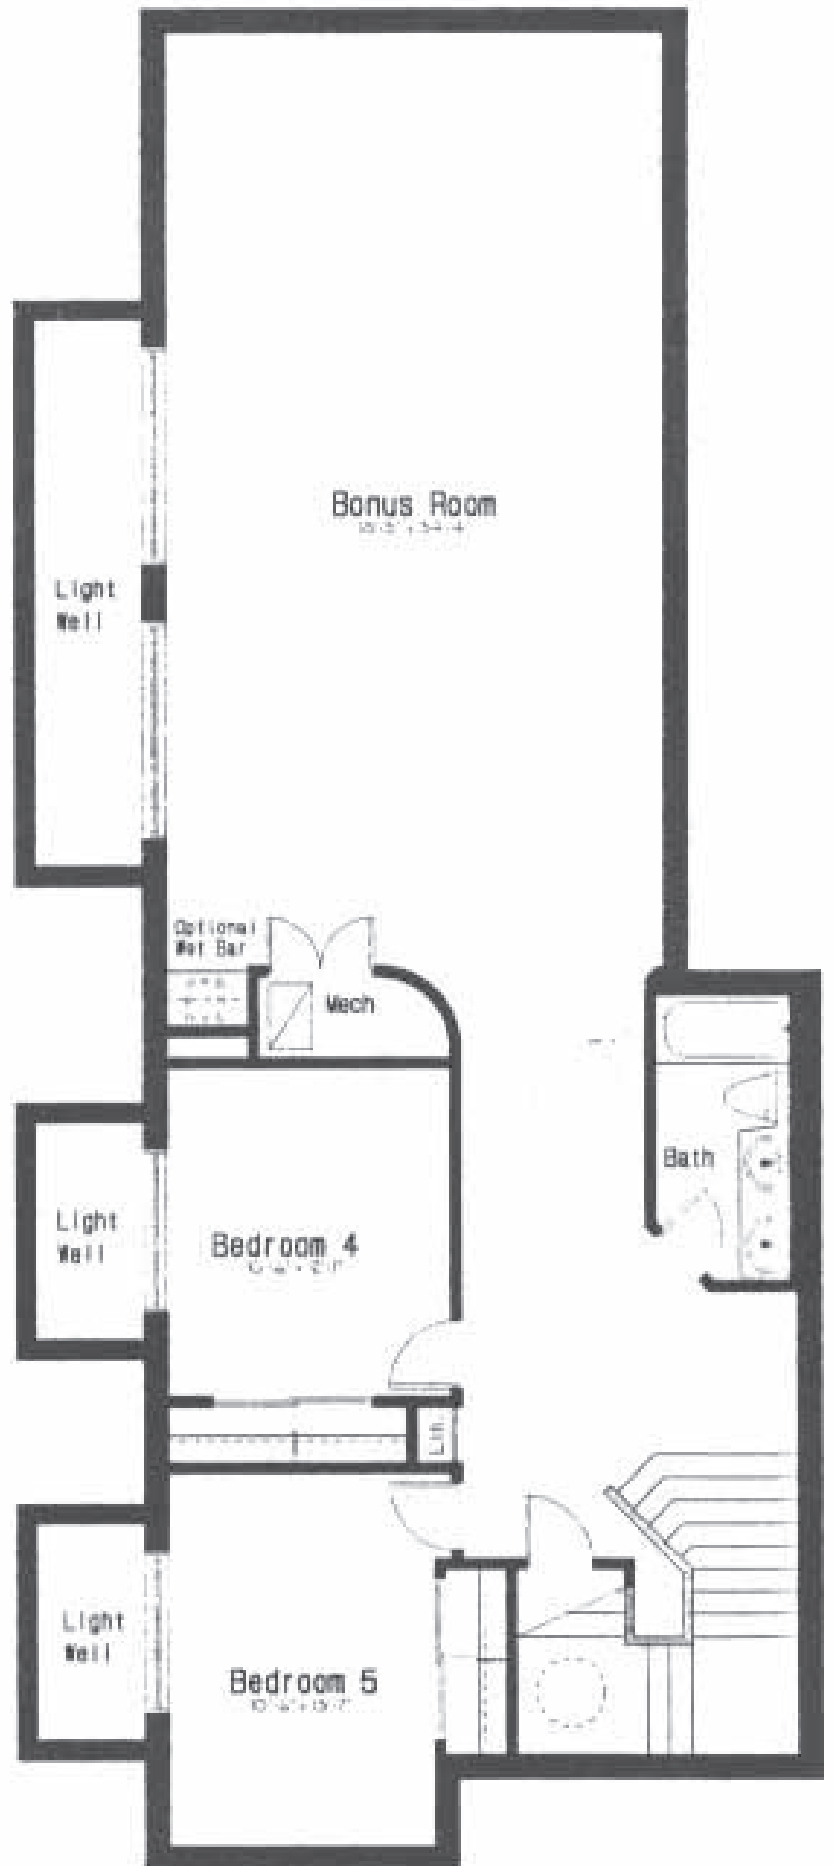

Optional  
Den/Office

Bonus Room  
10'-0" x 34'-4"

Light Well

Optional Wet Bar

Mech

Bath

Light Well

Bedroom 4  
10'-0" x 11'-0"

Light Well

Bedroom 5  
10'-0" x 11'-0"

Lin.