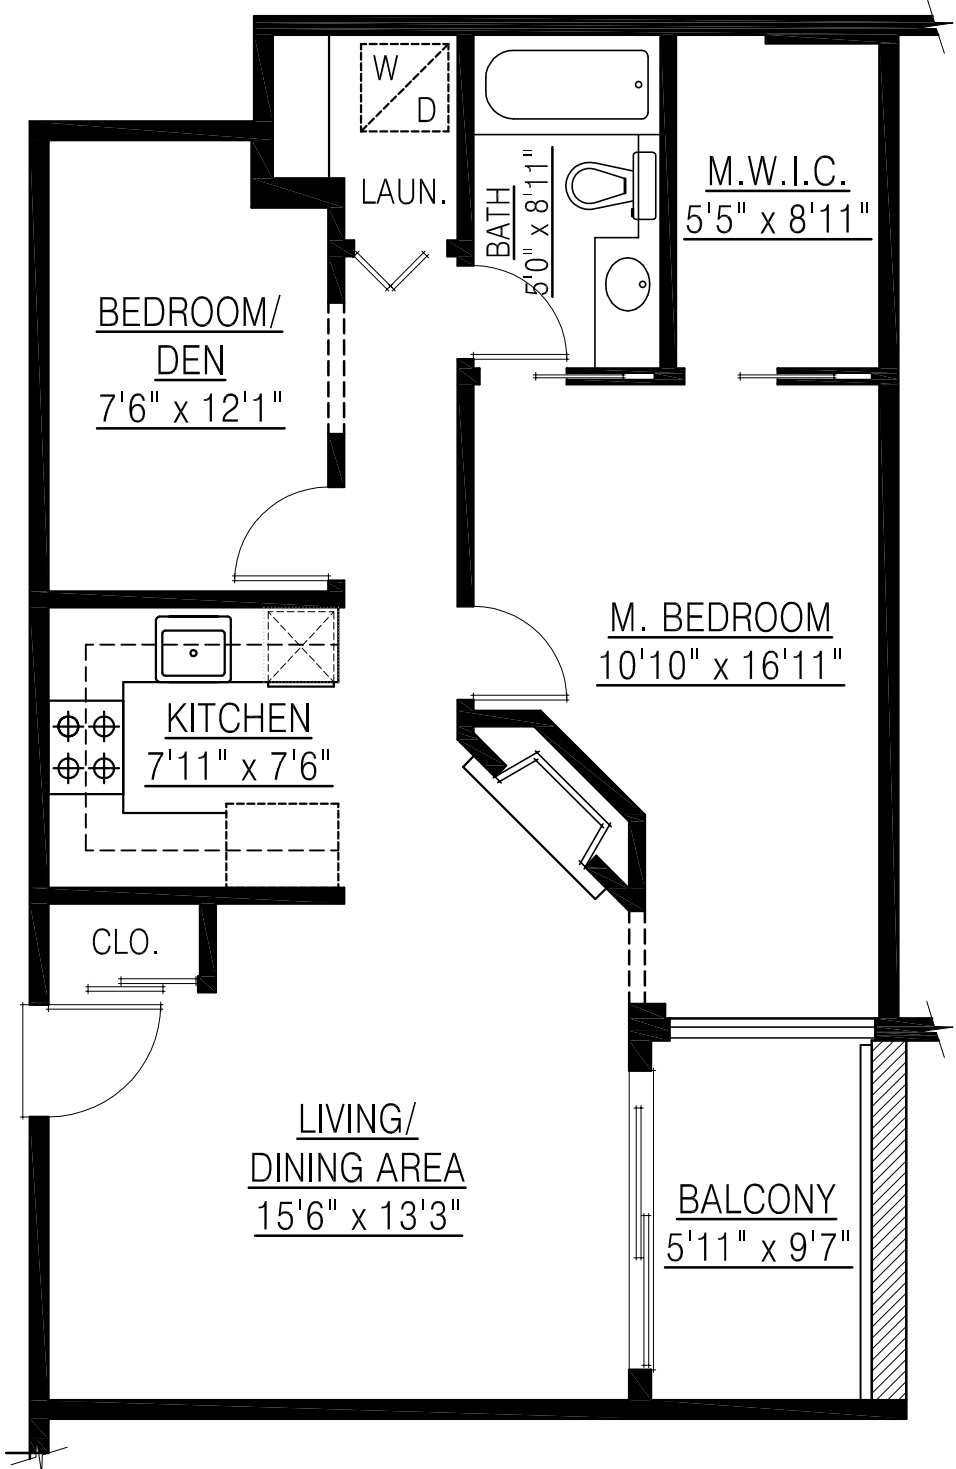

Sam Wyatt
 Personal Real Estate Corporation
 604.722.3734
 RE/MAX Real Estate Services
 www.samwyatt.com
 sam@samwyatt.com

311 - 418 E. Broadway
 Vancouver, BC

Main Floor: 760 sq. ft.
 Balcony: 57 sq. ft.

MAIN FLOOR PLAN
 FLOOR AREA: 760 sq.ft.