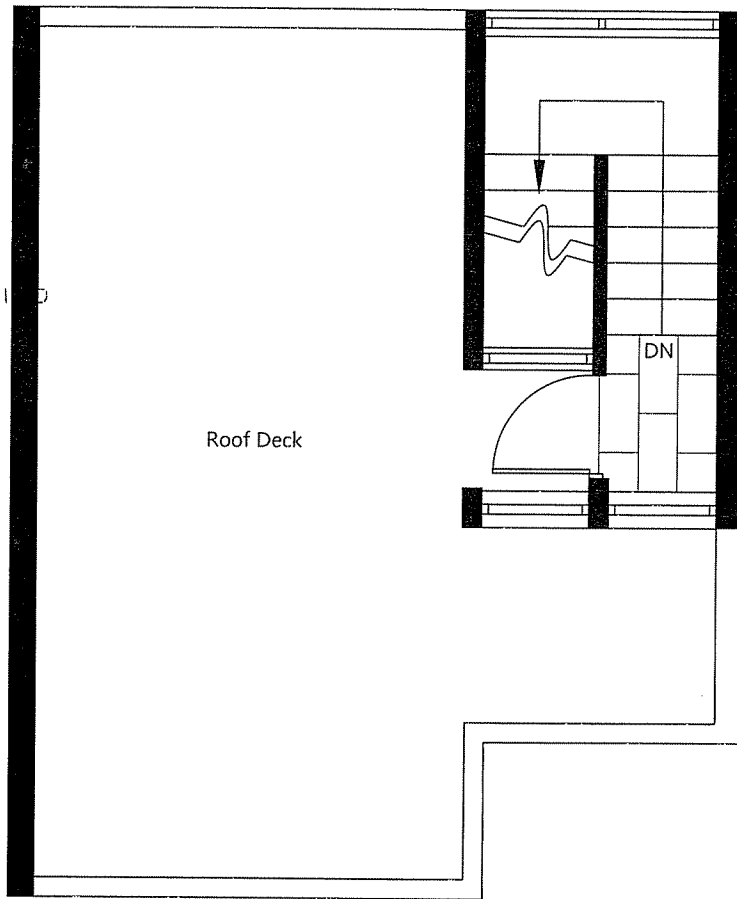

2 Plus Den  
Citihome  
CH1  
1,405 sq. ft.

21

Second Floor  
441 sq. ft.

Upper Floor  
370 sq. ft.

Main Floor Plan

66 sq. ft. plus  
360 sq. ft. roof deck