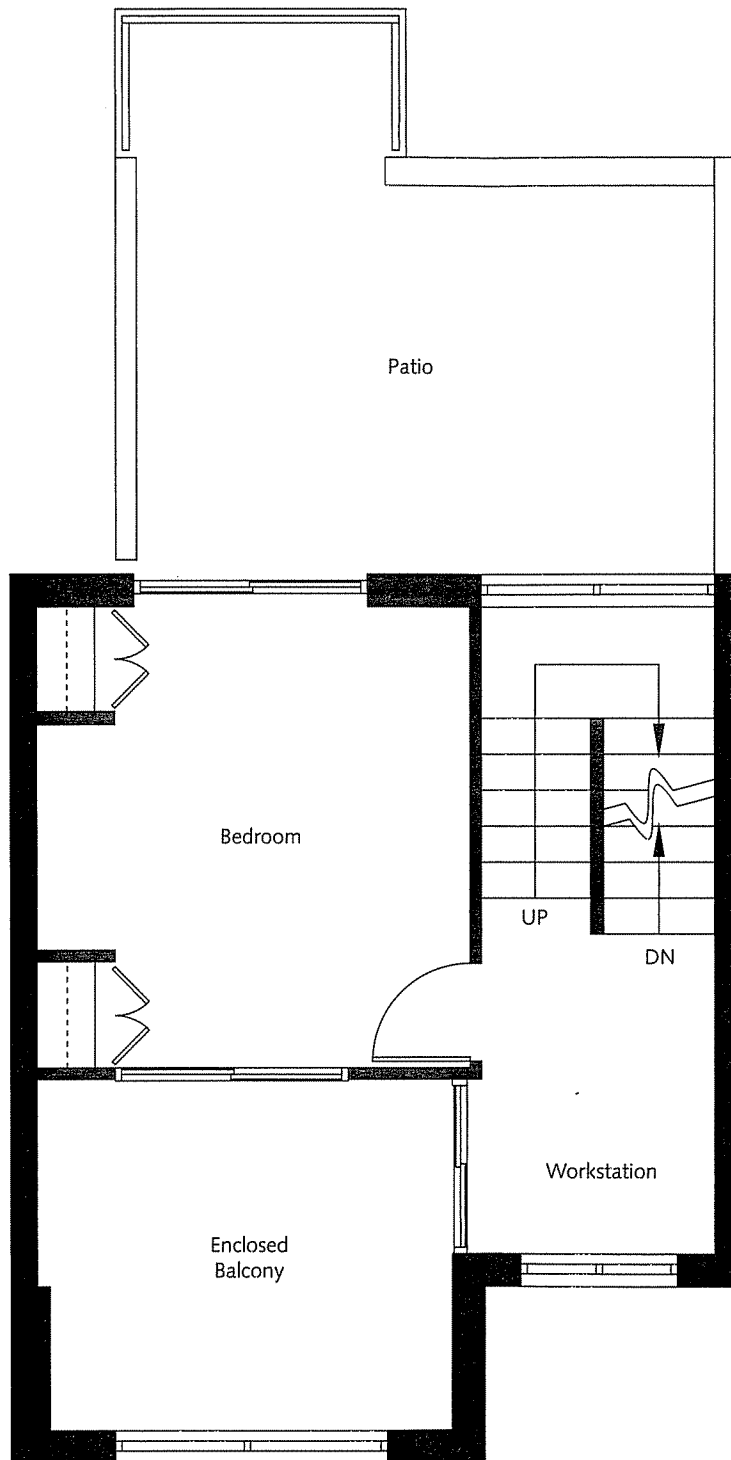

2 Plus Den  
Citihome  
CH1  
1,405 sq. ft.

21

Second Floor  
441 sq. ft.

Upper Floor  
370 sq. ft.

Main Floor Plan

66 sq. ft. plus  
360 sq. ft. roof deck