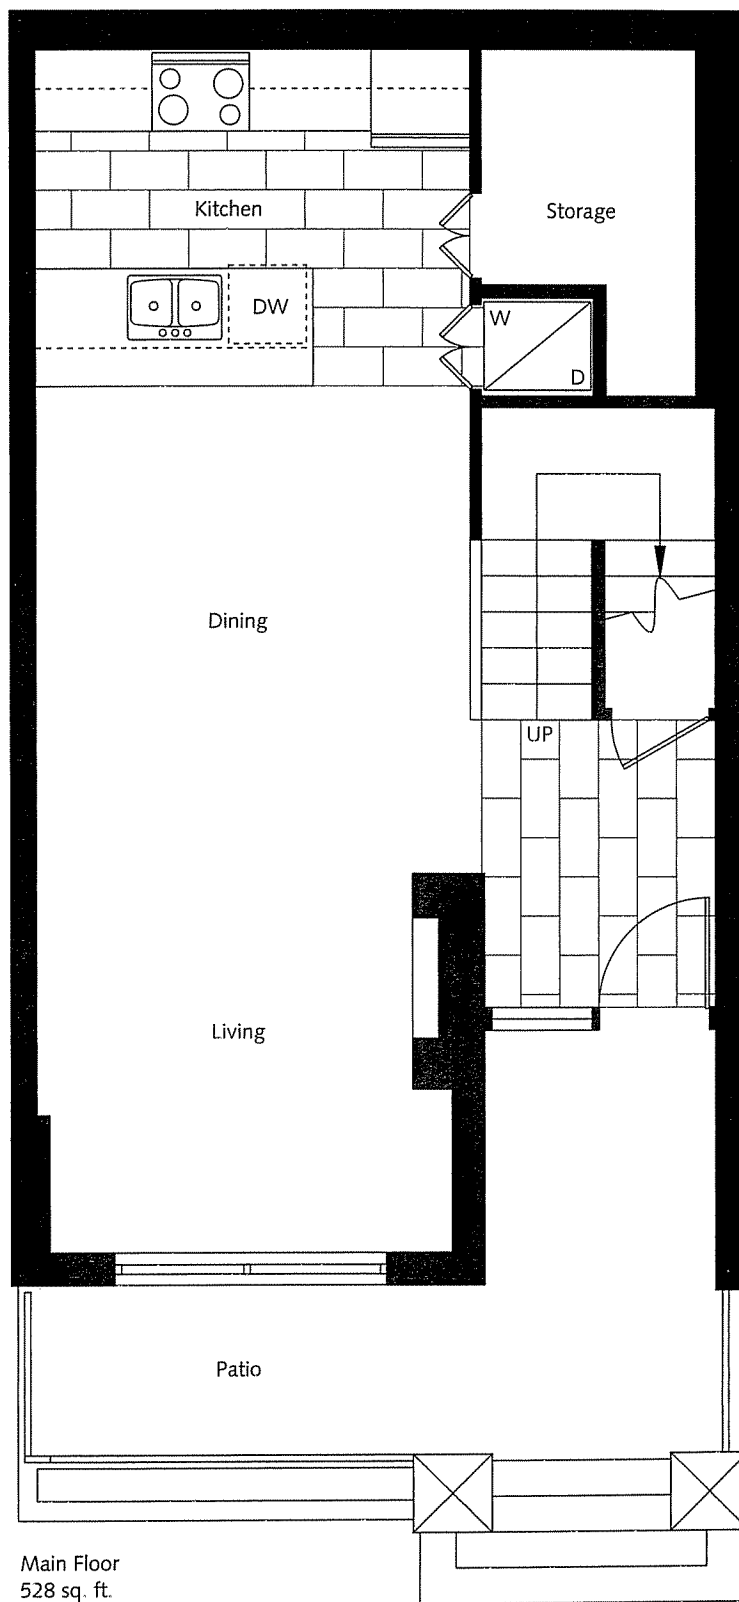

2 Plus Den  
Citihome  
CH1  
1,405 sq. ft.

21

Second Floor  
441 sq. ft.

Upper Floor  
370 sq. ft.

Main Floor Plan

66 sq. ft. plus  
360 sq. ft. roof deck