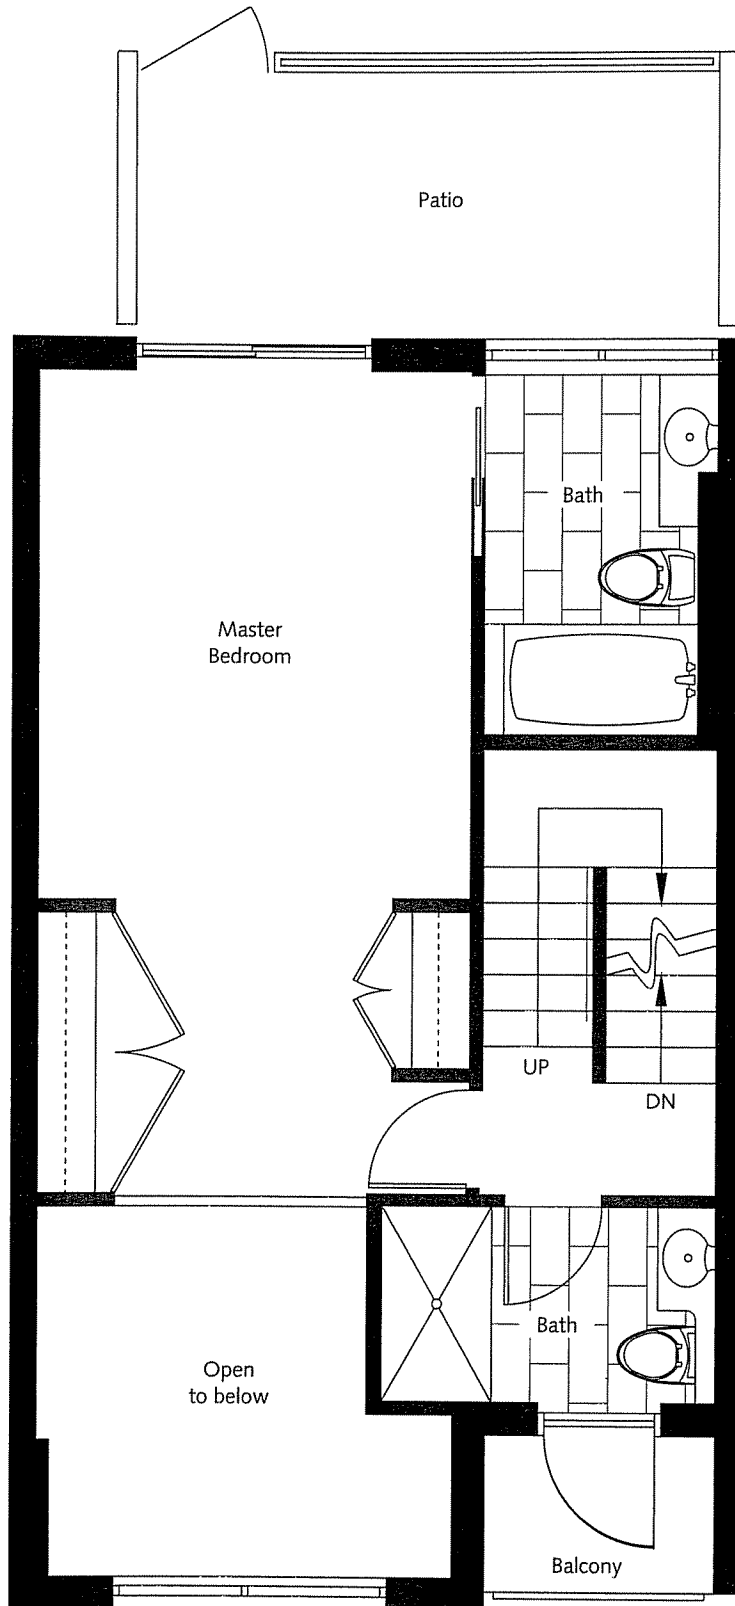

2 Plus Den  
Citihome  
CH1  
1,405 sq. ft.

21

Second Floor  
441 sq. ft.

Upper Floor  
370 sq. ft.

Main Floor Plan

66 sq. ft. plus  
360 sq. ft. roof deck