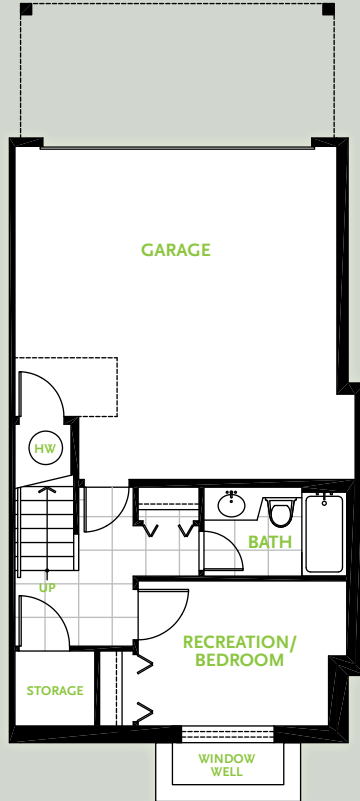

PLAN H

FOUR BEDROOM Approx. 1,757 sq ft
Featuring storage and enclosed two car garage

GARAGE LEVEL

LIVING LEVEL

SLEEPING LEVEL