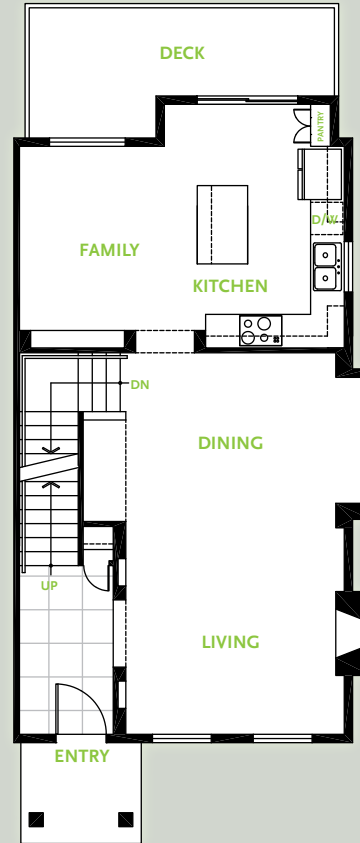

PLAN H

FOUR BEDROOM Approx. 1,757 sq ft
Featuring storage and enclosed two car garage

GARAGE LEVEL

LIVING LEVEL

SLEEPING LEVEL