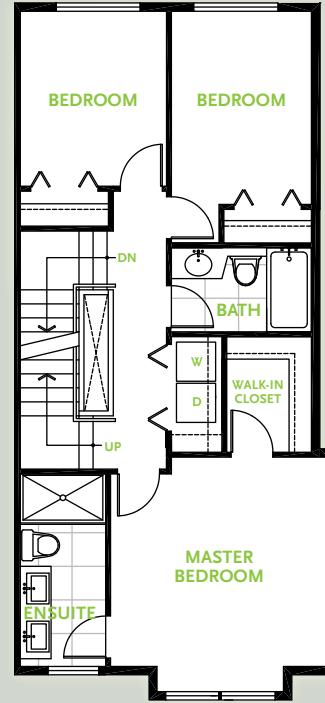

PLAN E

THREE BEDROOM + LOFT *Approx. 1,843 sq. ft.*
Featuring ample storage, back yard, and detached garage

LIVING LEVEL

SLEEPING LEVEL

LOFT LEVEL