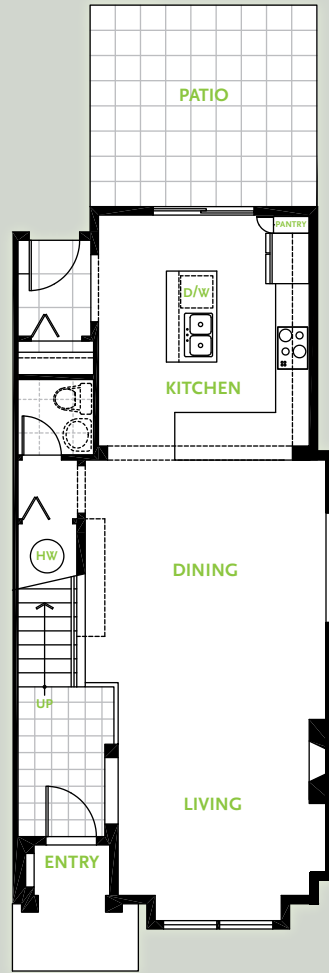

PLAN E

THREE BEDROOM + LOFT *Approx. 1,843 sq. ft.*
Featuring ample storage, back yard, and detached garage

LIVING LEVEL

SLEEPING LEVEL

LOFT LEVEL