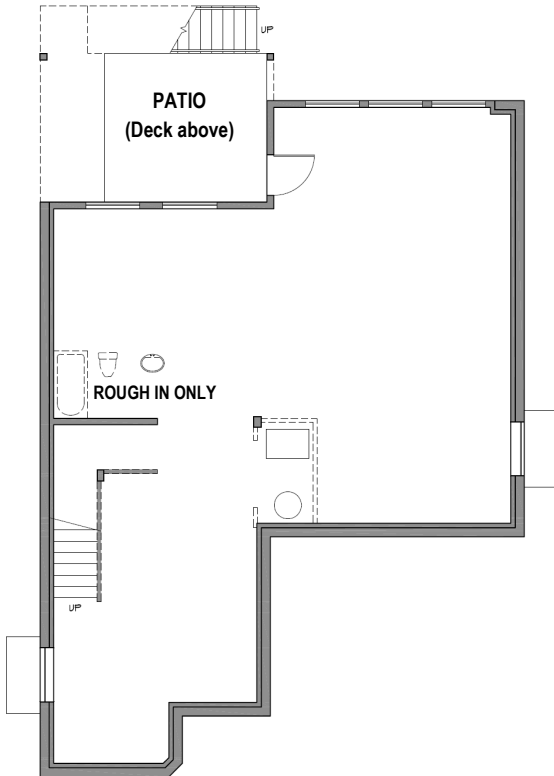

THE BALSAM

Preliminary Floor Plan: Apr. 17, 2013

Total Square Footage (Including Unfinished Basement): 3,818 sq.ft.

Balsam A

Balsam B

Balsam C

Unfinished Basement: 1,296 sq.ft.

Main Floor: 1,307 sq.ft.

Upper Floor: 1,215 sq.ft.