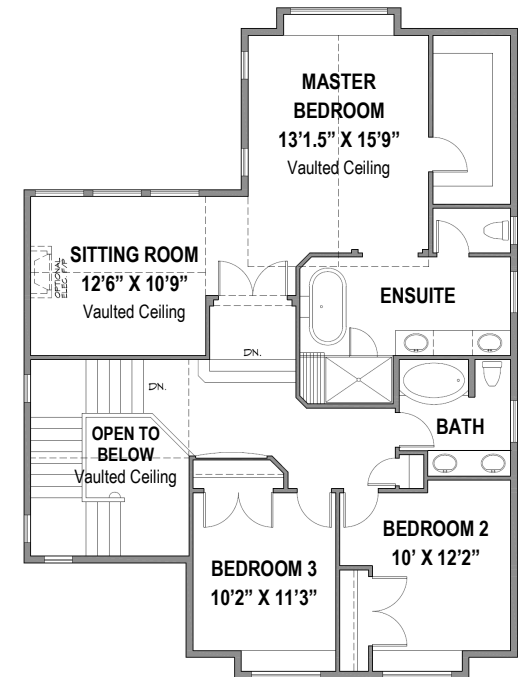

THE BALSAM

Preliminary Floor Plan: Apr. 17, 2013

Total Square Footage (Including Unfinished Basement): 3,818 sq.ft.

Balsam A

Balsam B

Balsam C

Unfinished Basement: 1,296 sq.ft.

Main Floor: 1,307 sq.ft.

Upper Floor: 1,215 sq.ft.