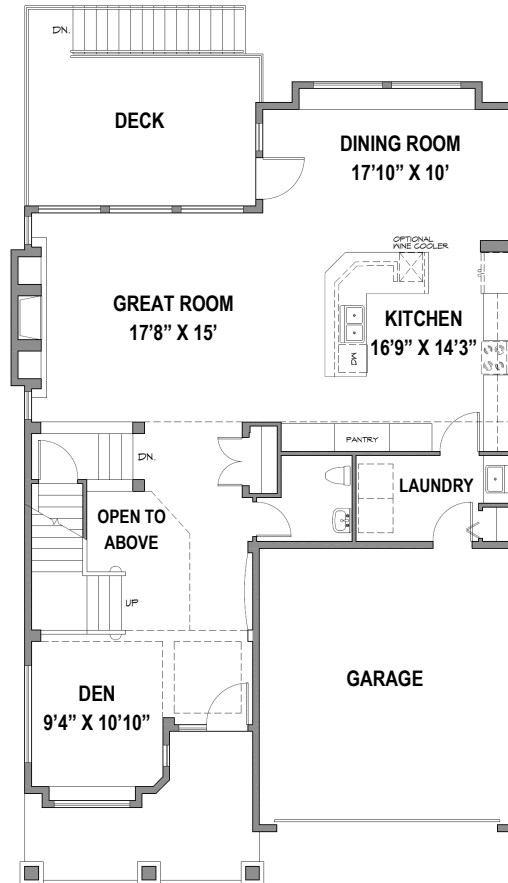

THE BALSAM

Preliminary Floor Plan: Apr. 17, 2013

Total Square Footage (Including Unfinished Basement): 3,818 sq.ft.

Balsam A

Balsam B

Balsam C

Unfinished Basement: 1,296 sq.ft.

Main Floor: 1,307 sq.ft.

Upper Floor: 1,215 sq.ft.