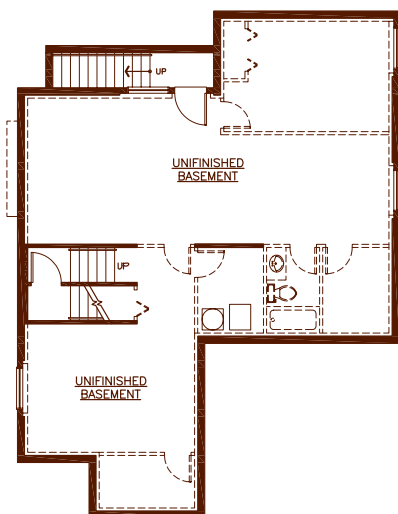

## SIERRA

3 BEDROOMS, 2-1/2 BATHROOMS 3,648 SQ. FT. (INCLUDING UNFINISHED BASEMENT)

LOT 12

UPPER FLOOR 1,145 SQ. FT.

UNFINISHED BASEMENT 1,248 SQ. FT.

MAIN FLOOR 1,255 SQ. FT.