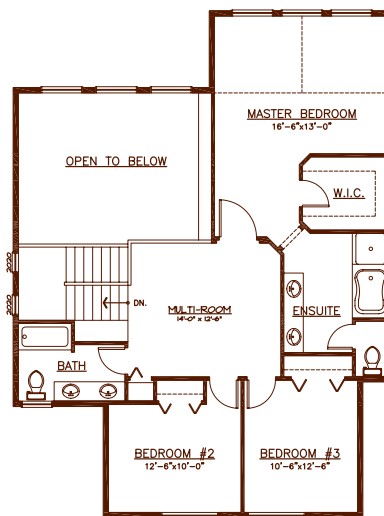

## SIERRA

3 BEDROOMS, 2-1/2 BATHROOMS 3,648 SQ. FT. (INCLUDING UNFINISHED BASEMENT)

LOT 12

UPPER FLOOR 1,145 SQ. FT.

UNFINISHED BASEMENT 1,248 SQ. FT.

MAIN FLOOR 1,255 SQ. FT.