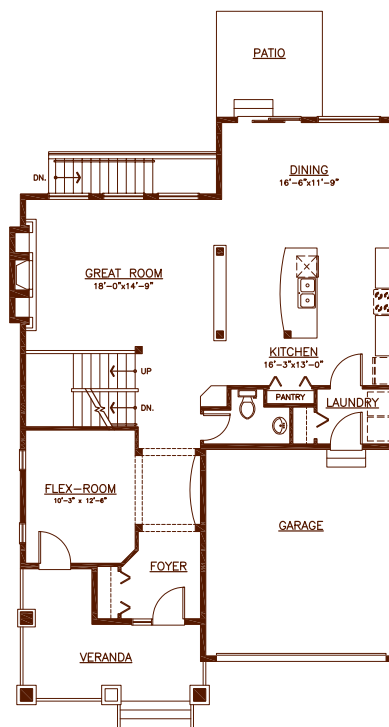

## SIERRA

3 BEDROOMS, 2-1/2 BATHROOMS 3,648 SQ. FT. (INCLUDING UNFINISHED BASEMENT)

LOT 12

UPPER FLOOR 1,145 SQ. FT.

UNFINISHED BASEMENT 1,248 SQ. FT.

MAIN FLOOR 1,255 SQ. FT.