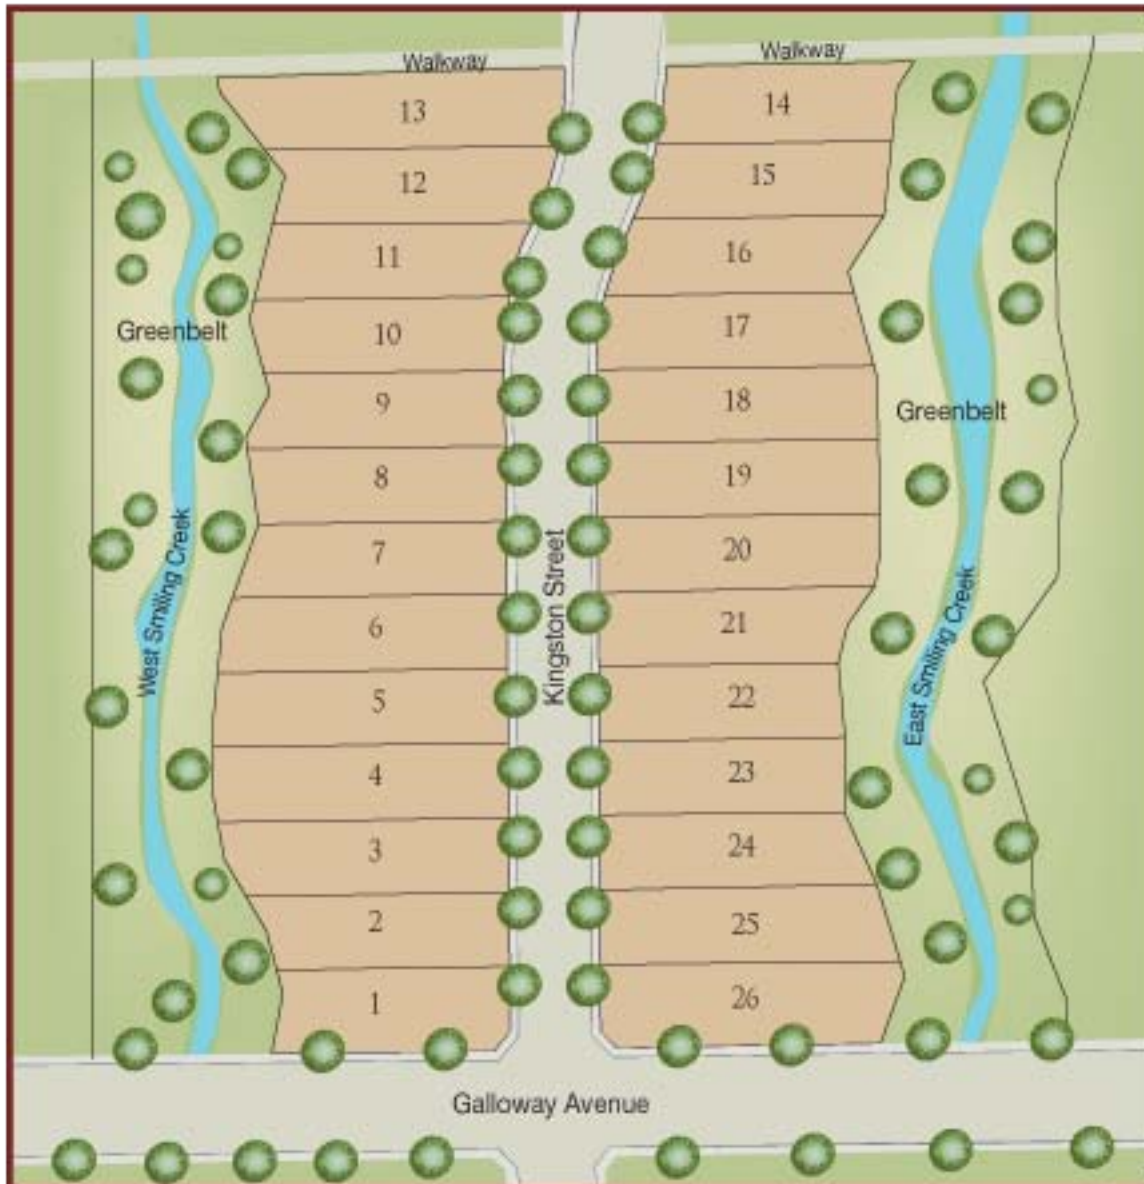

## KINGSTON TYPICAL LOT PLAN - PRELIMINARY

Each home at Kingston is situated on a premium lot offering the most back yard space possible. Imagine the possibilities for outdoor living!

## KINGSTON - COQUITLAM -

**MORNINGSTAR**  
A POLYGON ASSOCIATE