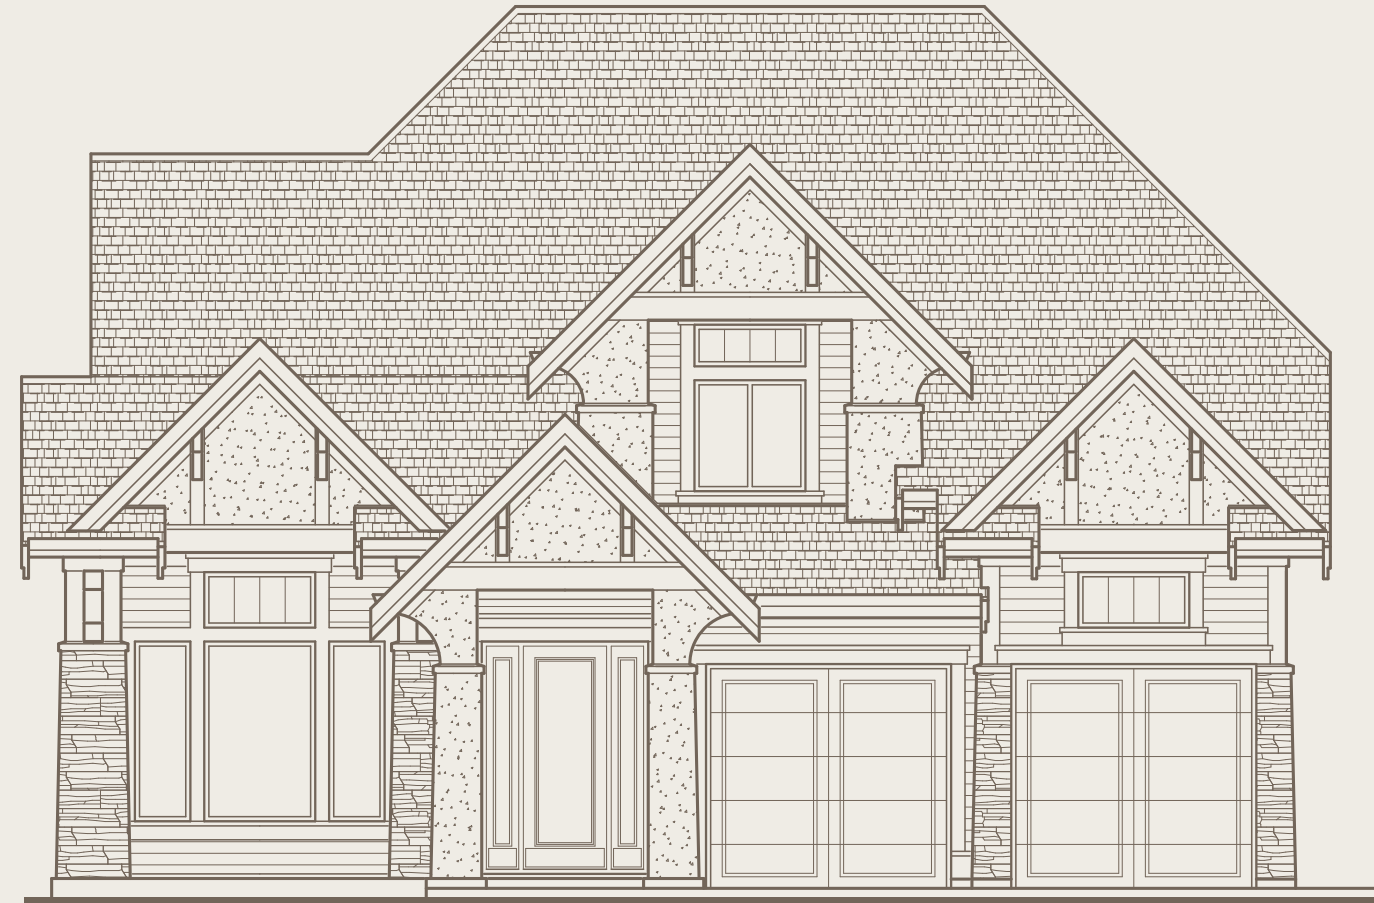

BIRCHWOOD ESTATES

AT THE FOOTHILLS

The Laurier

Total Home Size: 4,776 sq ft (Including Basement)

BIRCHWOOD ESTATES

AT THE FOOTHILLS

Main Level 1,734 sq ft

Upper Level 1,317 sq ft

Basement Level 1,725 sq ft (Unfinished)