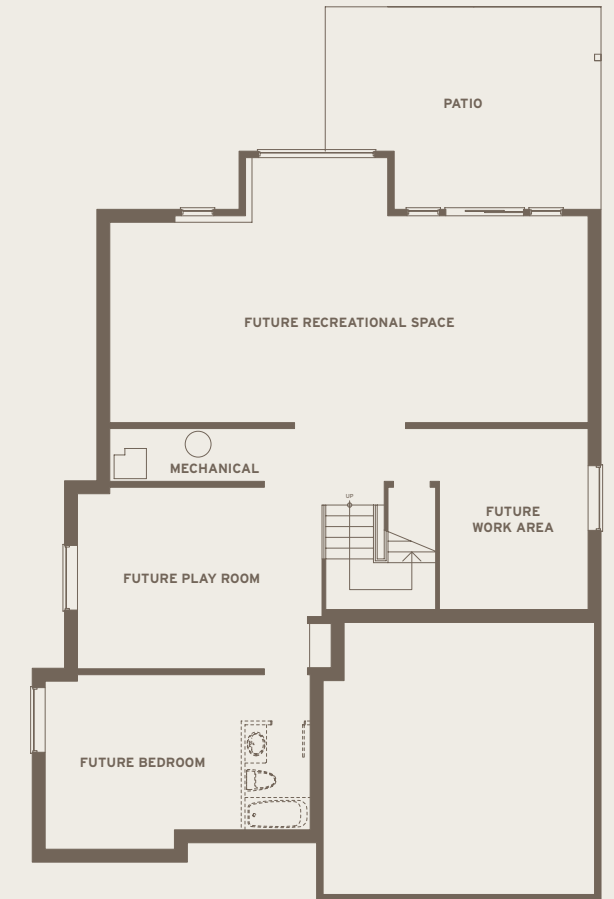

BIRCHWOOD ESTATES
AT THE FOOTHILLS

The Devonshire

Total Home Size: 4,914 sq ft (Including Basement)

BIRCHWOOD ESTATES
AT THE FOOTHILLS

Main Level 1,739 sq ft

Upper Level 1,448 sq ft

Basement Level 1,727 sq ft
(Unfinished)