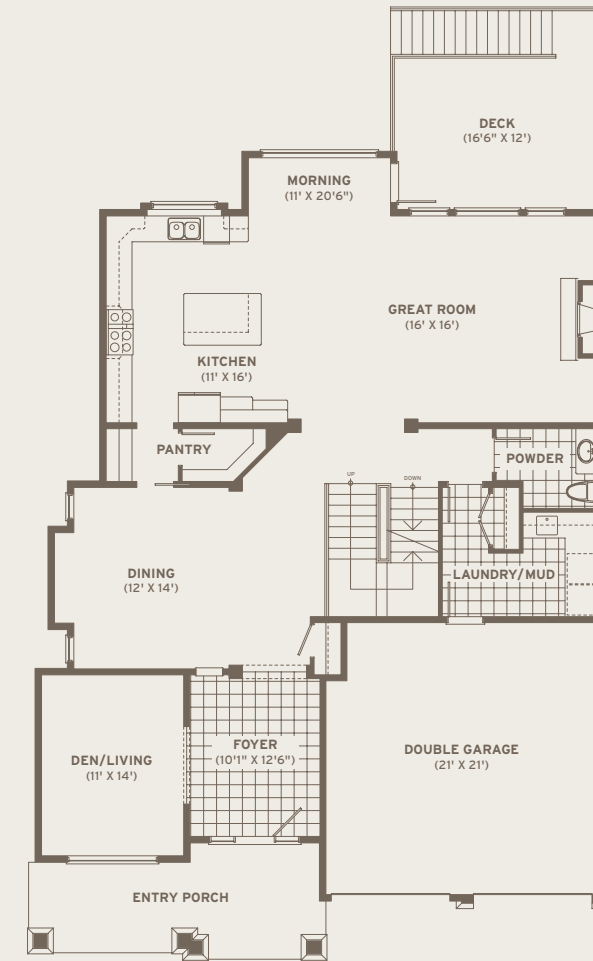

BIRCHWOOD ESTATES
AT THE FOOTHILLS

The Devonshire

Total Home Size: 4,914 sq ft (Including Basement)

BIRCHWOOD ESTATES
AT THE FOOTHILLS

Main Level 1,739 sq ft

Upper Level 1,448 sq ft

Basement Level 1,727 sq ft
(Unfinished)