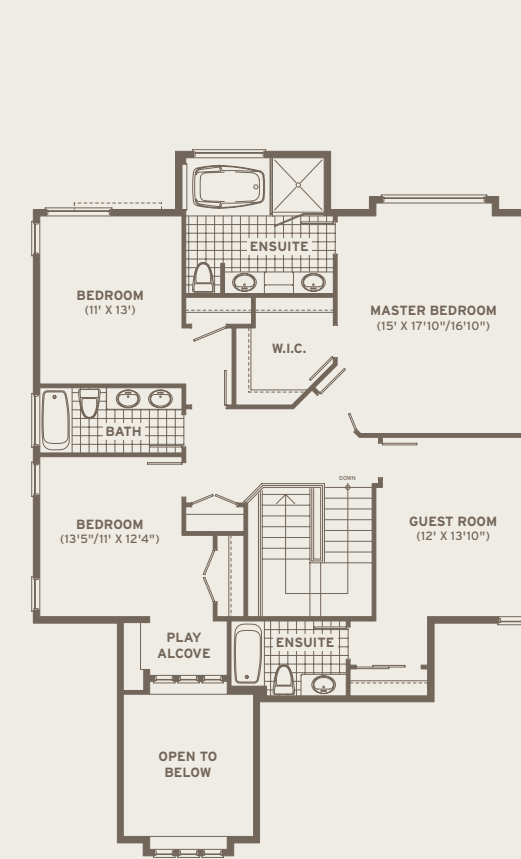

BIRCHWOOD ESTATES
AT THE FOOTHILLS

The Devonshire

Total Home Size: 4,914 sq ft (Including Basement)

BIRCHWOOD ESTATES
AT THE FOOTHILLS

Main Level 1,739 sq ft

Upper Level 1,448 sq ft

Basement Level 1,727 sq ft
(Unfinished)