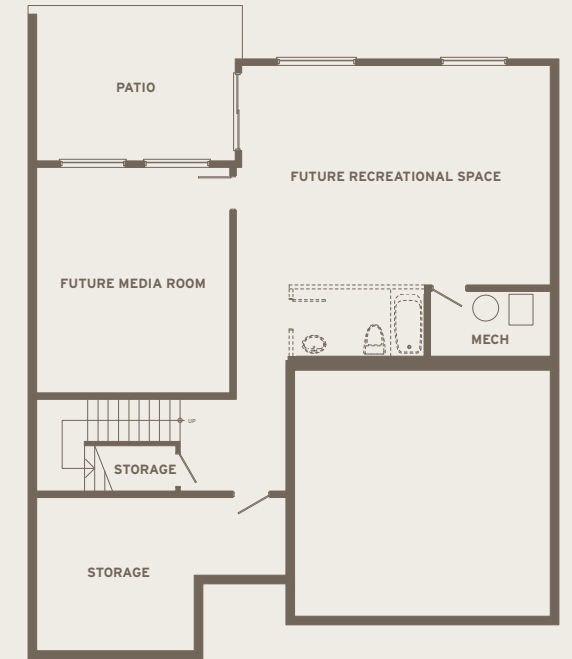

BIRCHWOOD ESTATES
AT THE FOOTHILLS

The Cypress

Total Home Size: 3,900 sq ft (Including Basement)

BIRCHWOOD ESTATES
AT THE FOOTHILLS

Main Level 1,294 sq ft

Upper Level 1,312 sq ft

Basement Level 1,294 sq ft
(Unfinished)