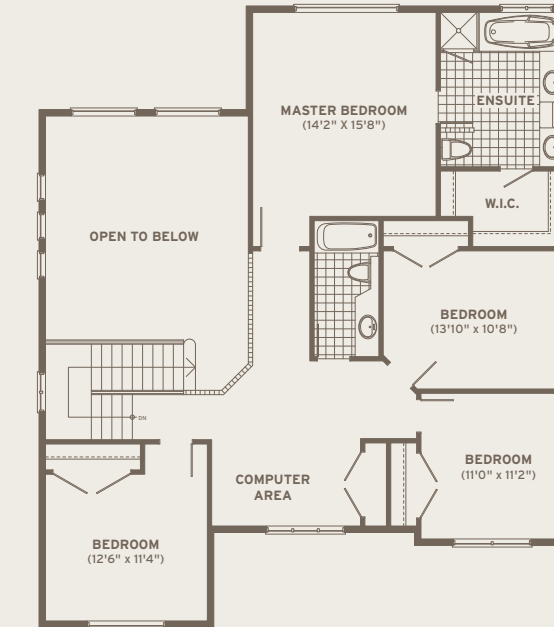

BIRCHWOOD ESTATES
AT THE FOOTHILLS

The Cypress

Total Home Size: 3,900 sq ft (Including Basement)

BIRCHWOOD ESTATES
AT THE FOOTHILLS

Main Level 1,294 sq ft

Upper Level 1,312 sq ft

Basement Level 1,294 sq ft
(Unfinished)