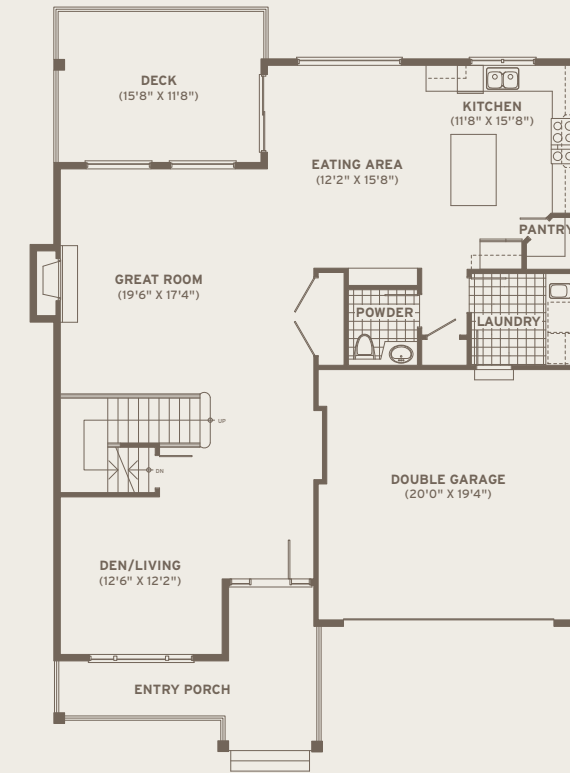

BIRCHWOOD ESTATES
AT THE FOOTHILLS

The Cypress

Total Home Size: 3,900 sq ft (Including Basement)

BIRCHWOOD ESTATES
AT THE FOOTHILLS

Main Level 1,294 sq ft

Upper Level 1,312 sq ft

Basement Level 1,294 sq ft
(Unfinished)