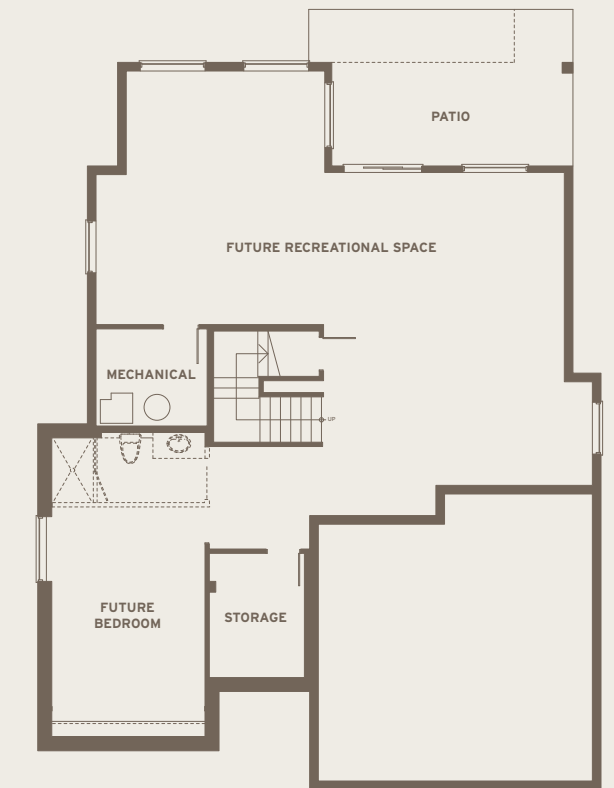

BIRCHWOOD ESTATES

AT THE FOOTHILLS

The Chelsea

Total Home Size: 4,365 sq ft (Including Basement)

BIRCHWOOD ESTATES

AT THE FOOTHILLS

Main Level 1,557 sq ft

Upper Level 1,260 sq ft

Basement Level 1,548 sq ft (Unfinished)