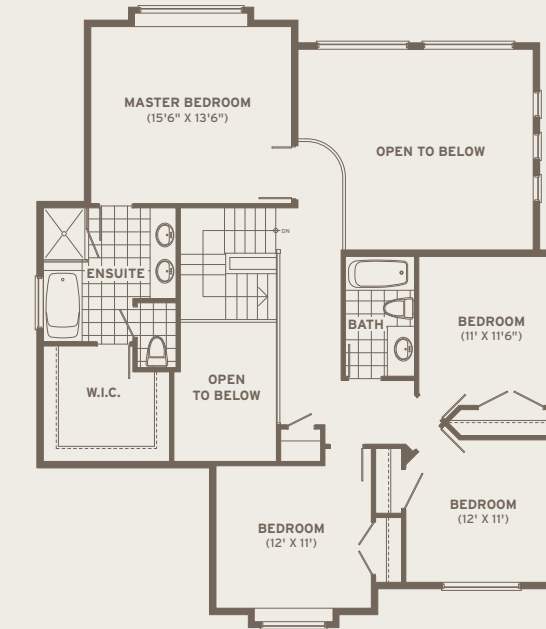

BIRCHWOOD ESTATES

AT THE FOOTHILLS

The Chelsea

Total Home Size: 4,365 sq ft (Including Basement)

BIRCHWOOD ESTATES

AT THE FOOTHILLS

Main Level 1,557 sq ft

Upper Level 1,260 sq ft

Basement Level 1,548 sq ft (Unfinished)