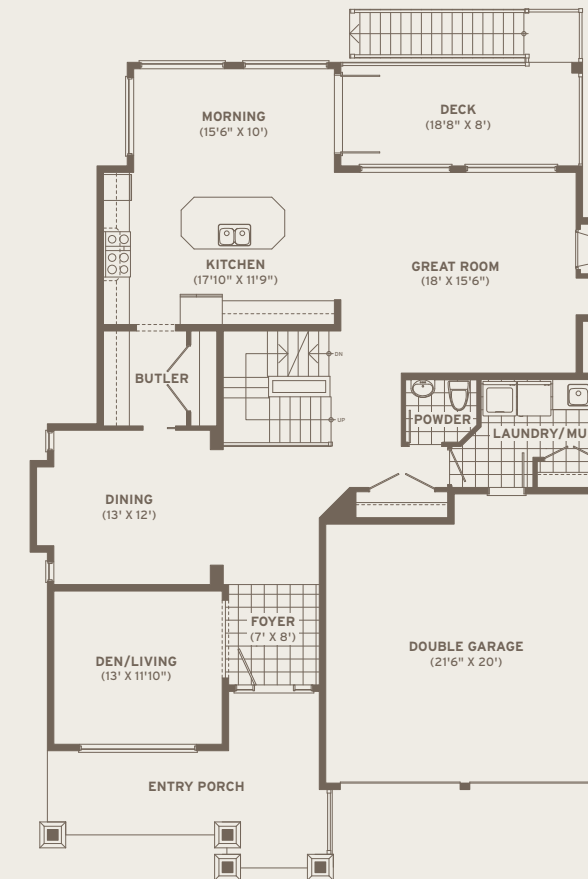

BIRCHWOOD ESTATES

AT THE FOOTHILLS

The Chelsea

Total Home Size: 4,365 sq ft (Including Basement)

BIRCHWOOD ESTATES

AT THE FOOTHILLS

Main Level 1,557 sq ft

Upper Level 1,260 sq ft

Basement Level 1,548 sq ft (Unfinished)