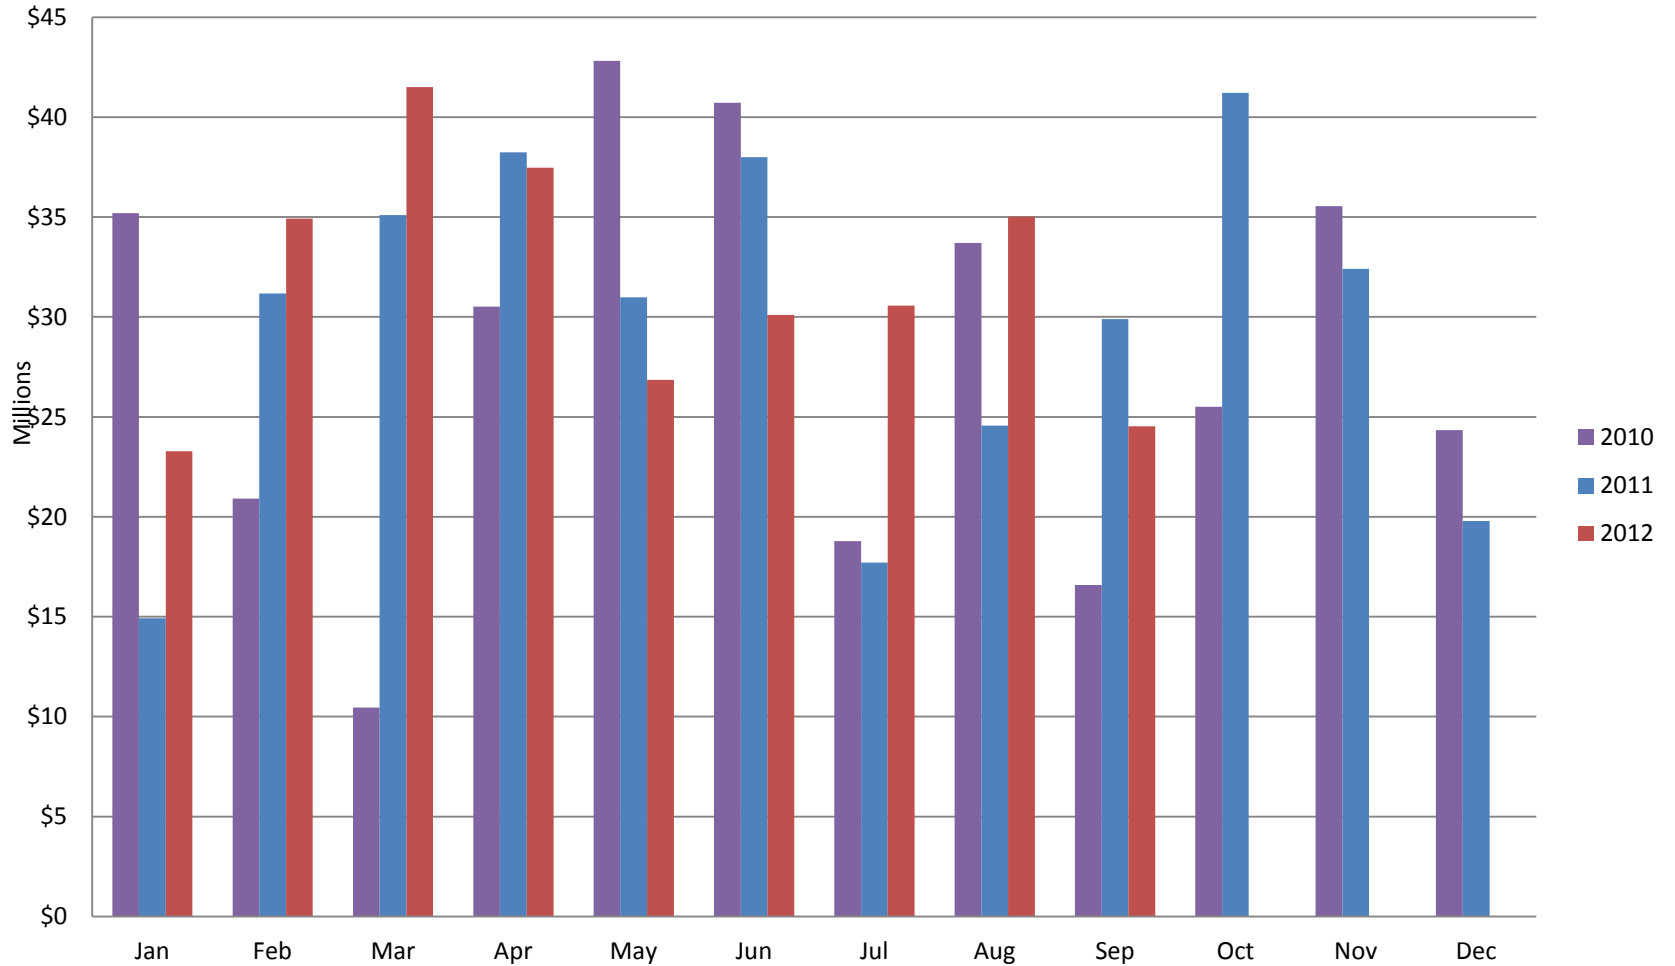

Whistler Overall Sales - Monthly \$

Whistler Overall Sales - Monthly

Whistler Active Listings

This graph shows active listings in Whistler proper, with no time shared listings . Data collection started Sept. 21st 2009