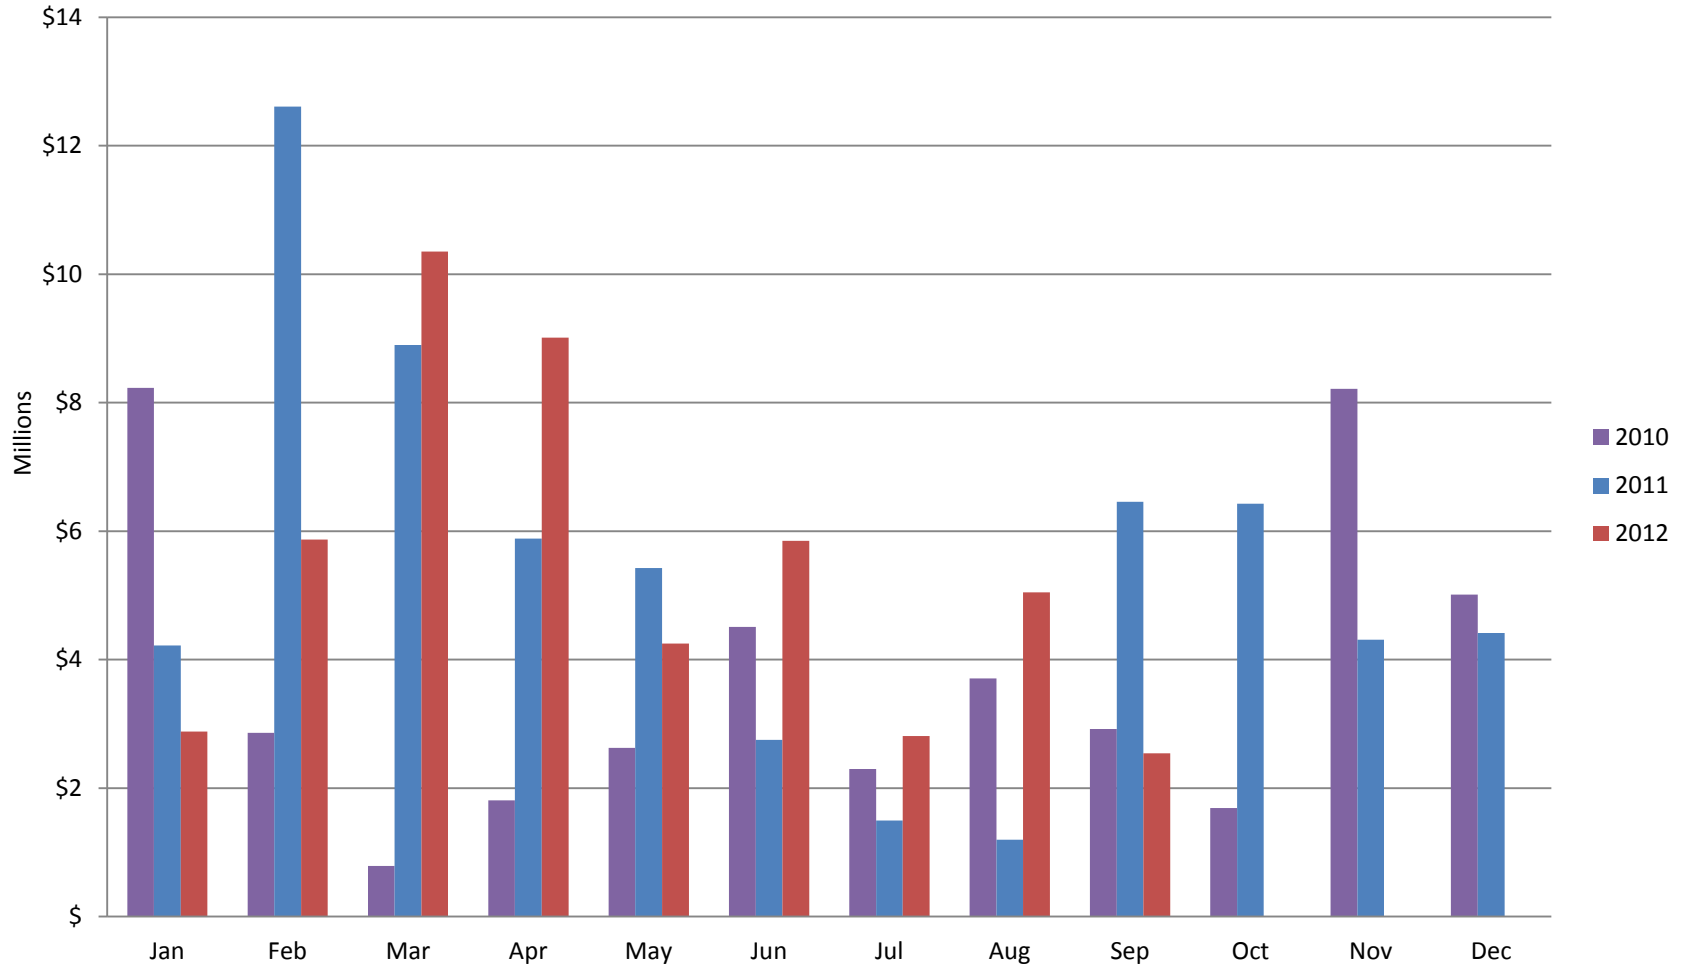

Whistler Overall Sales - Monthly \$

Whistler Overall Sales - Monthly

Whistler Active Listings

This graph shows active listings in Whistler proper, with no time shared listings . Data collection started Sept. 21st 2009

Whistler Cumulative Annual Sales - \$ - 2012

Whistler Chalet Sales - Monthly \$

Whistler Chalet Sales - Monthly

Whistler Condominium Sales - Monthly \$

Whistler Condominium Sales - Monthly

Whistler Townhouse Sales - Monthly \$