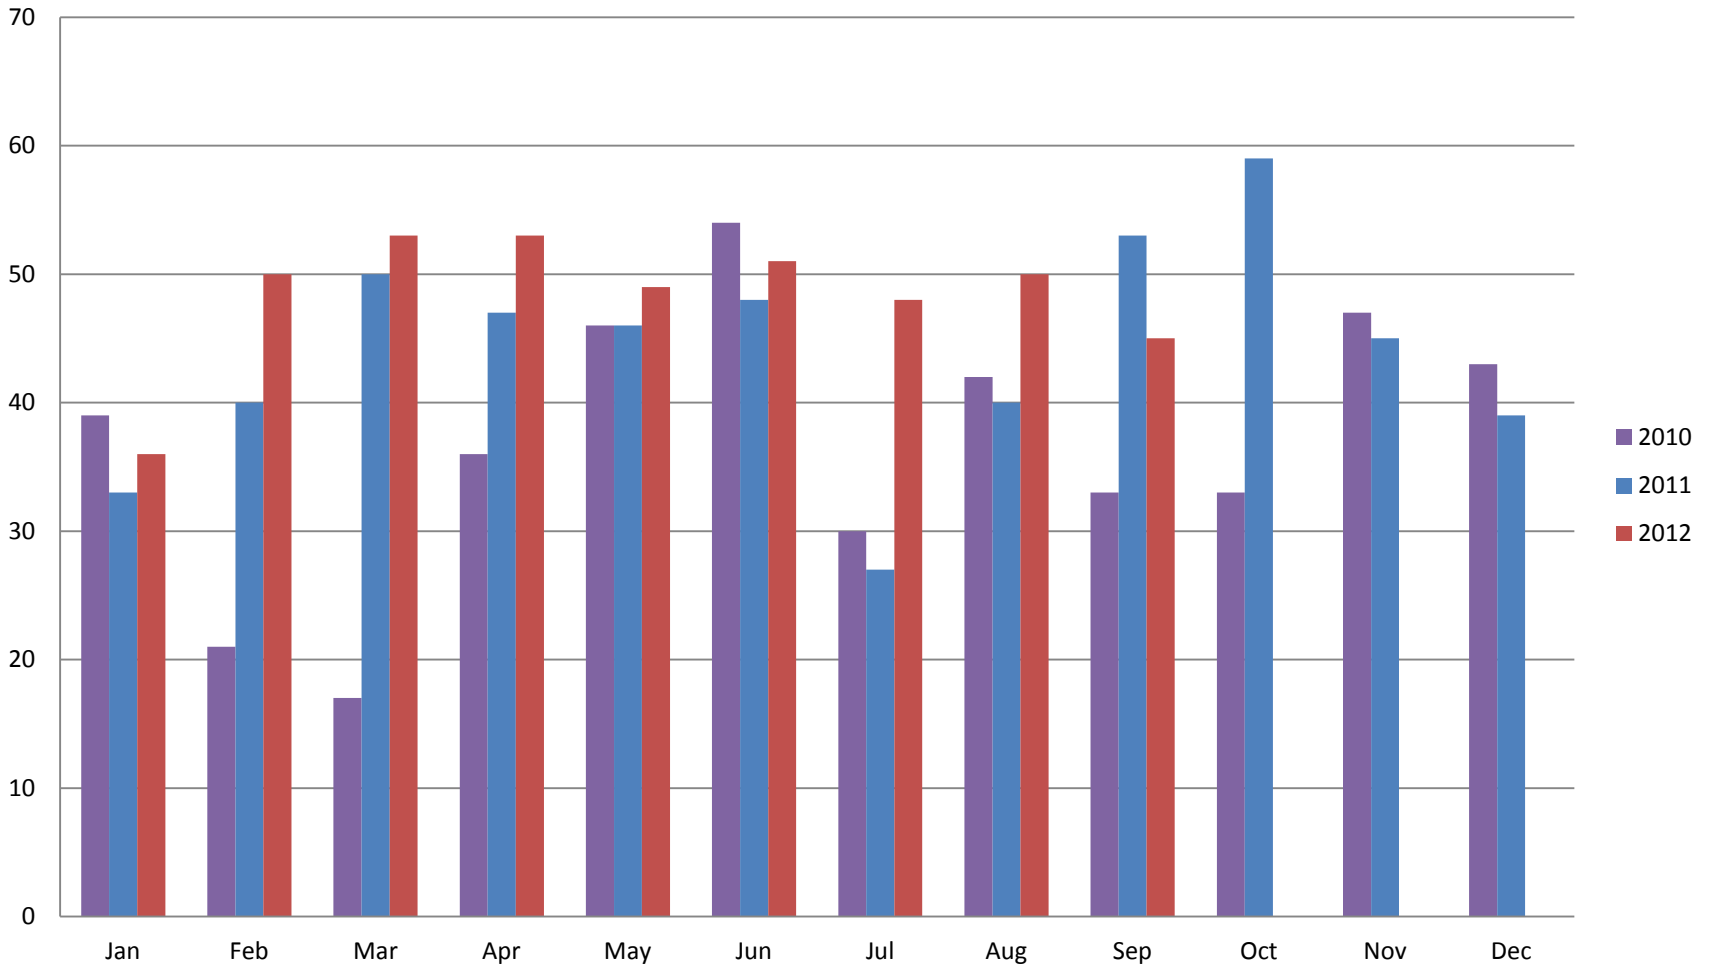

Whistler Overall Sales - Monthly \$

Whistler Overall Sales - Monthly

Whistler Active Listings

This graph shows active listings in Whistler proper, with no time shared listings . Data collection started Sept. 21st 2009