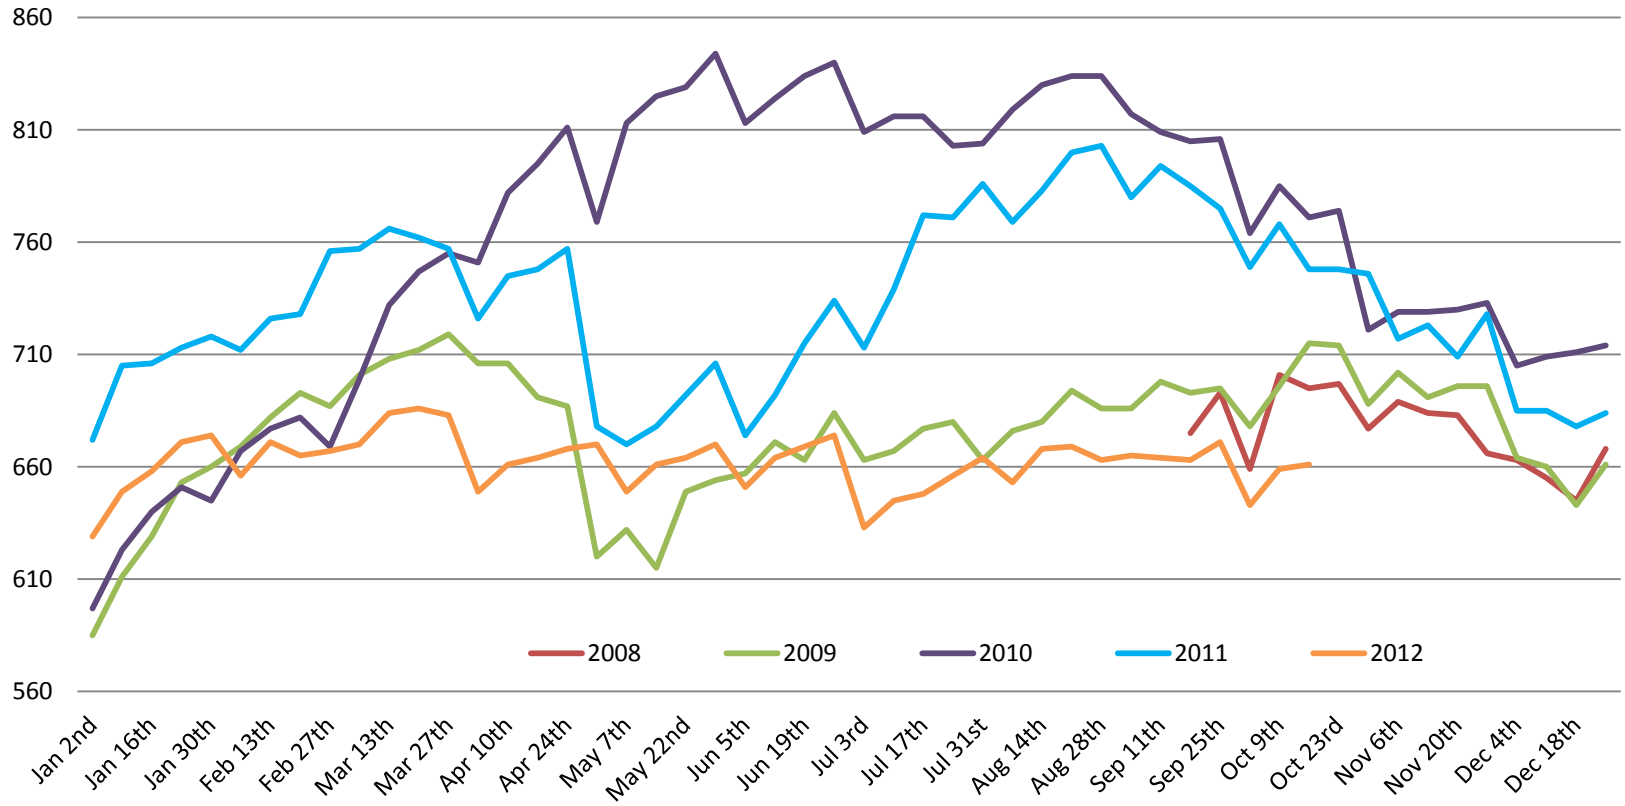

Whistler Overall Sales - Monthly \$

Whistler Overall Sales - Monthly

Whistler Active Listings

This graph shows active listings in Whistler proper, with no time shared listings . Data collection started Sept. 21st 2009