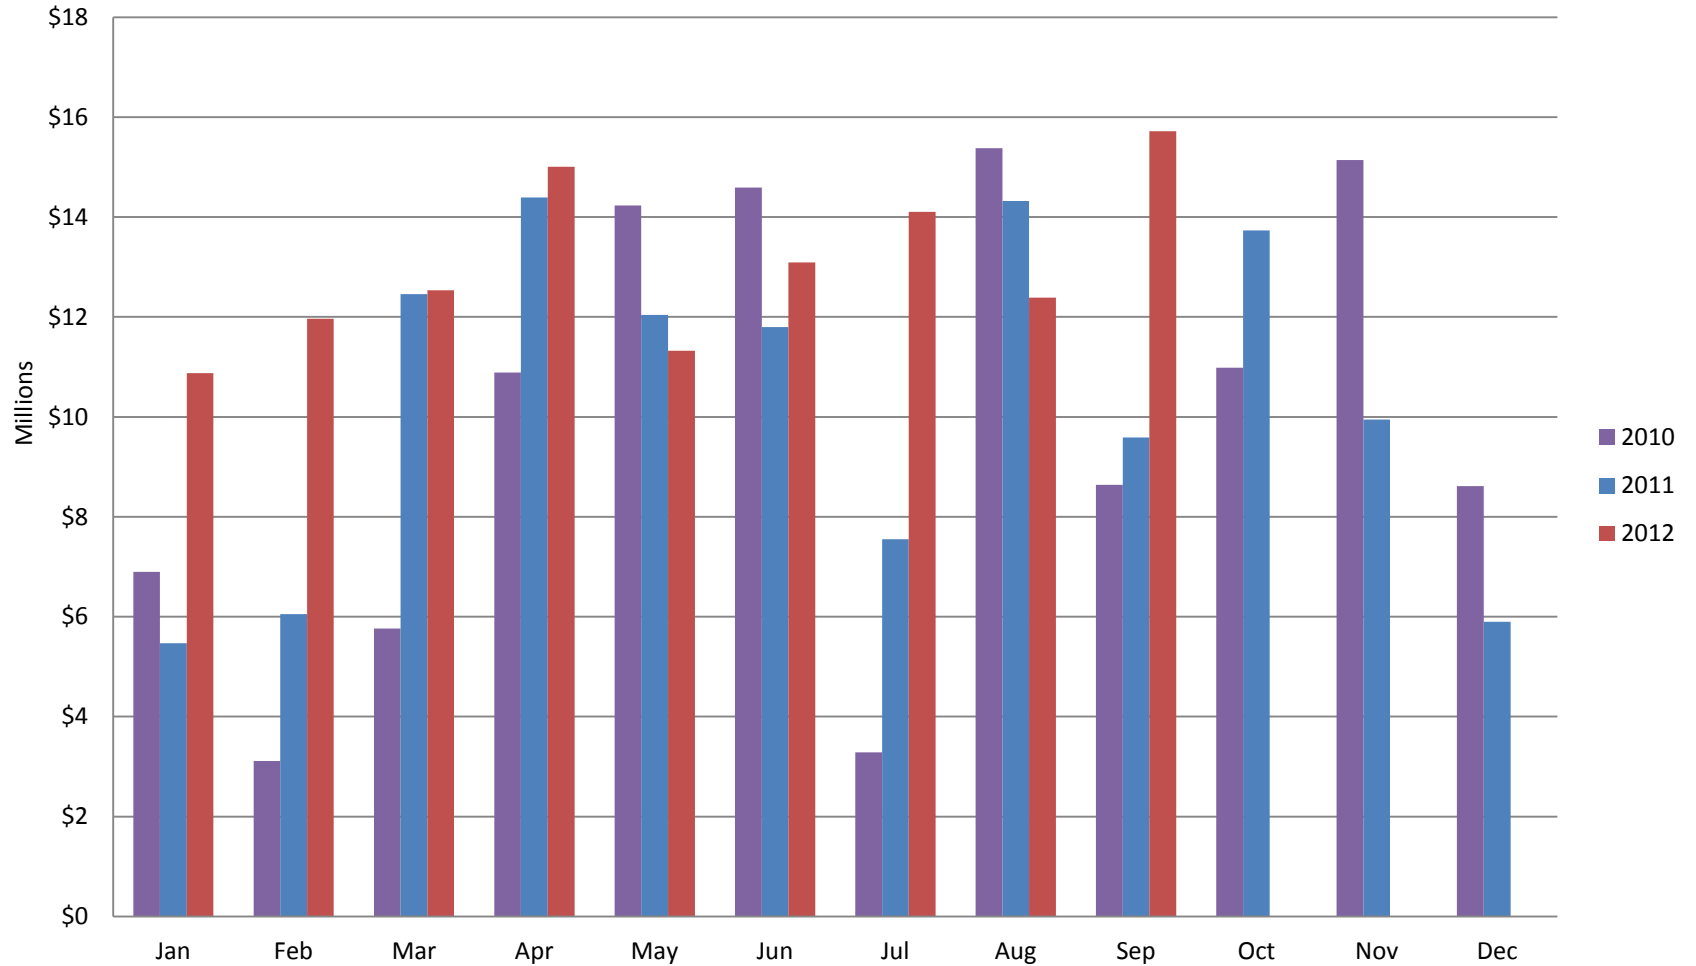

Whistler Townhouse Sales - Monthly $