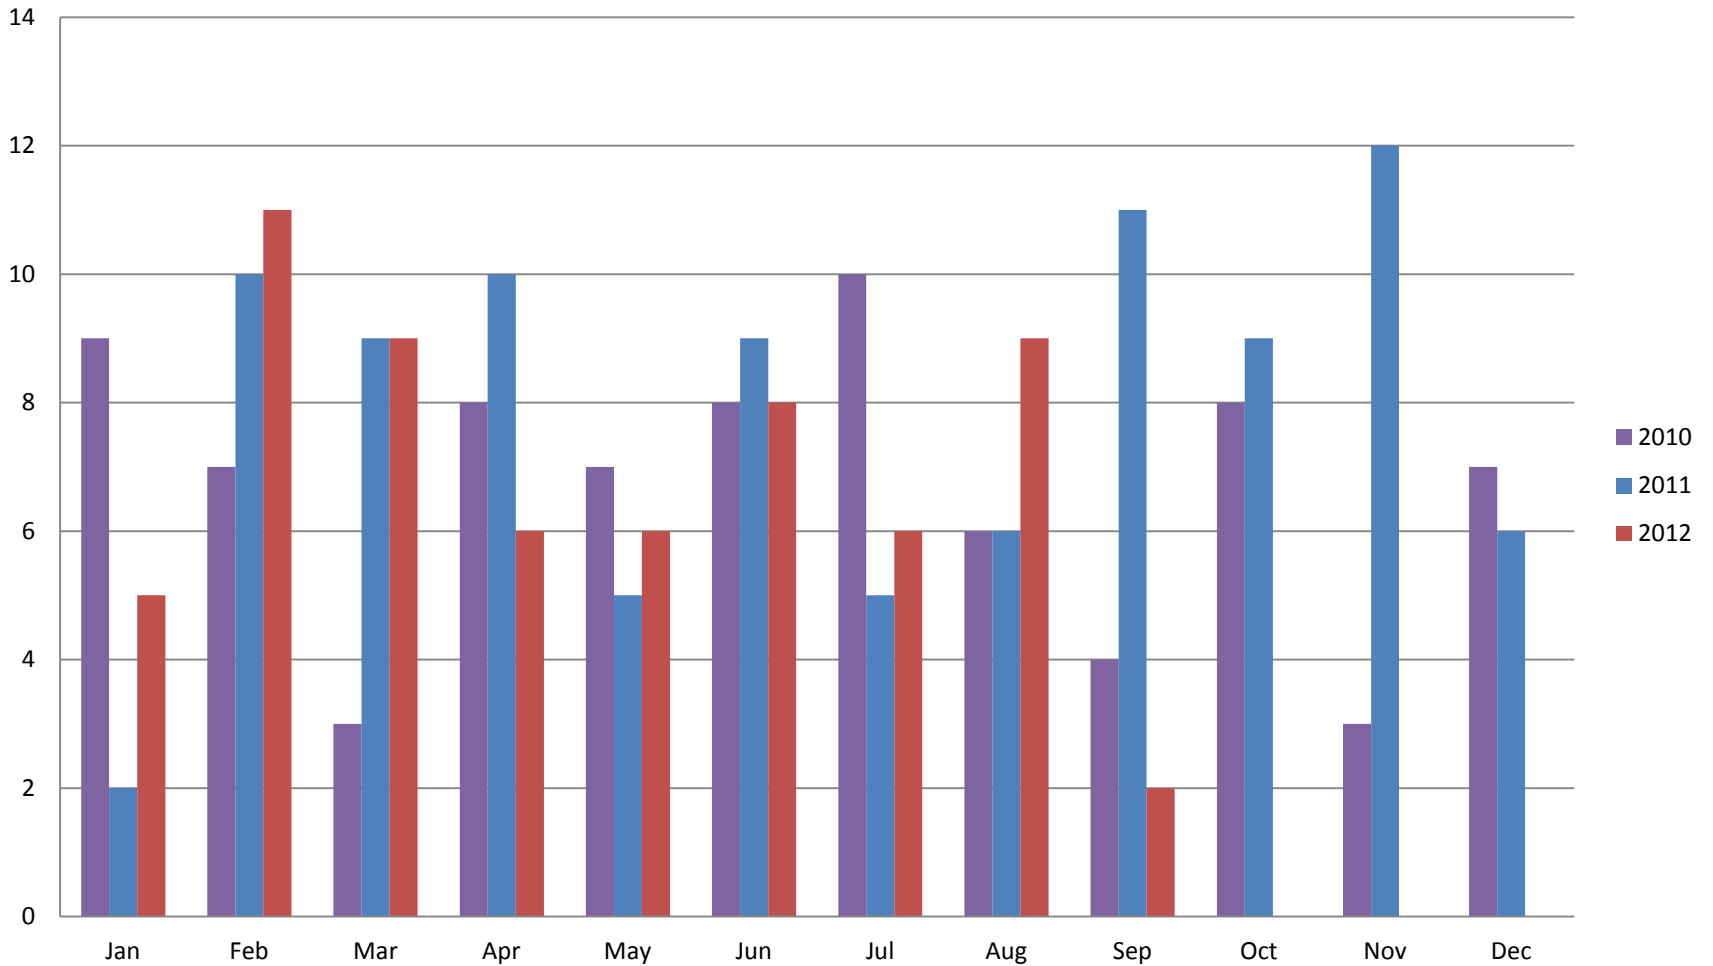

Whistler Chalet Sales - Monthly