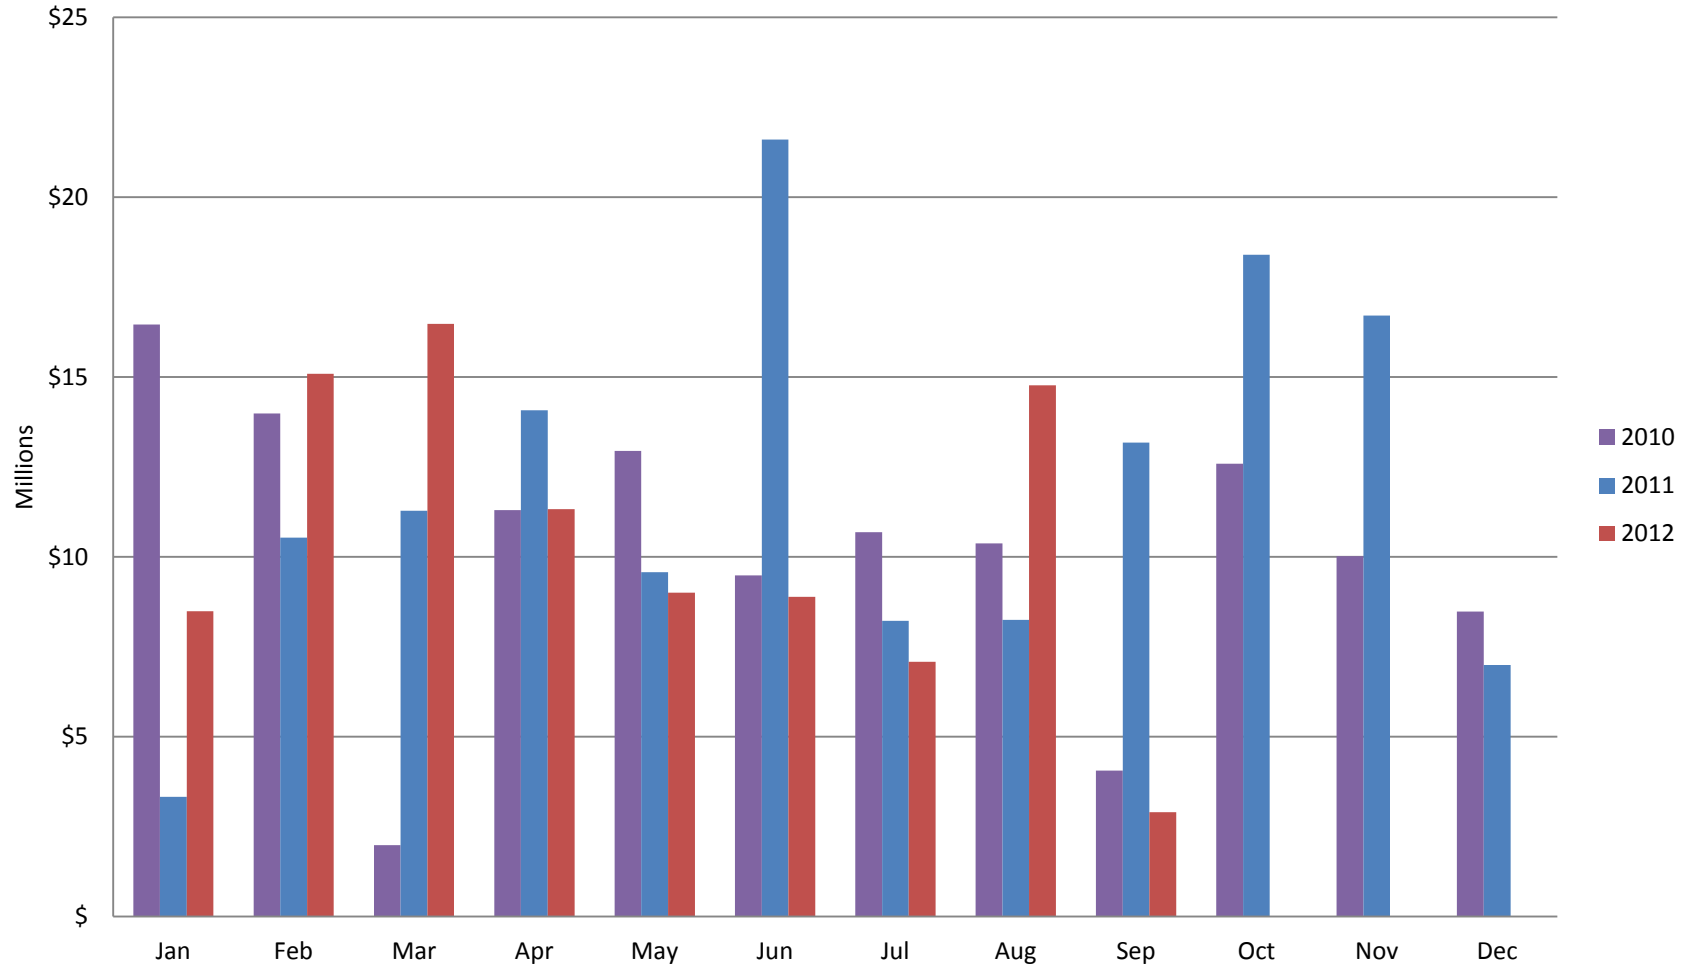

Whistler Chalet Sales - Monthly $