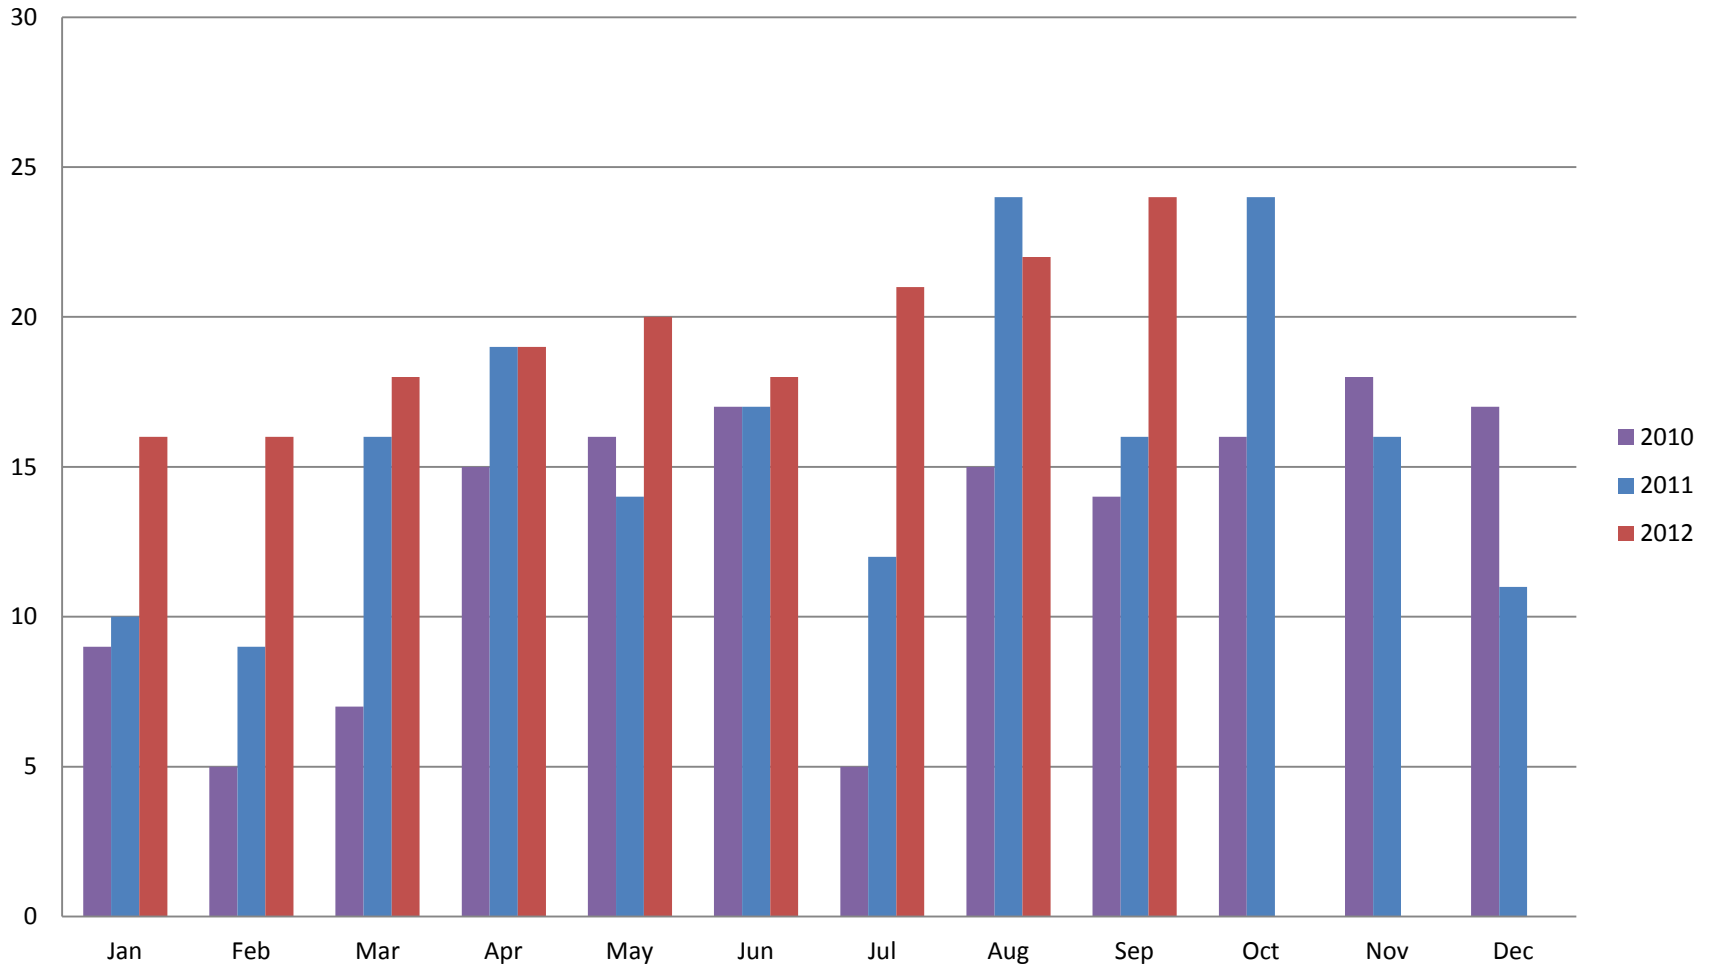

Whistler Townhouse Sales - Monthly