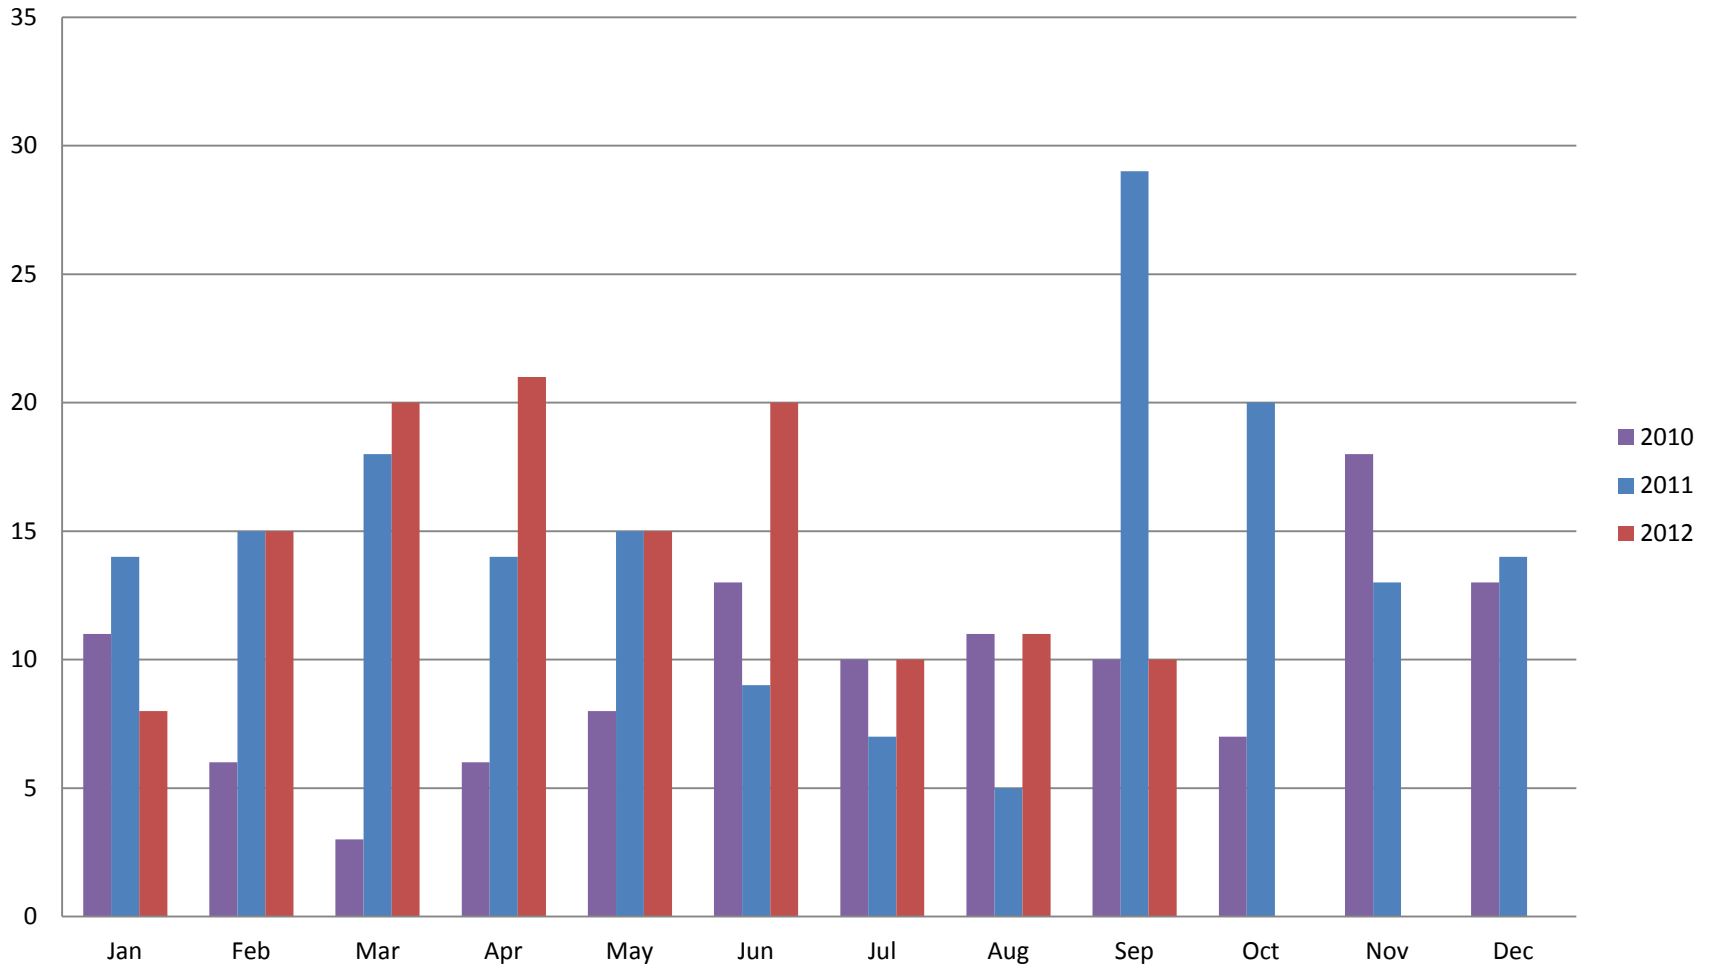

Whistler Overall Sales - Monthly \$

Whistler Overall Sales - Monthly

Whistler Active Listings

This graph shows active listings in Whistler proper, with no time shared listings . Data collection started Sept. 21st 2009

Whistler Cumulative Annual Sales - \$ - 2012

Whistler Chalet Sales - Monthly \$

Whistler Chalet Sales - Monthly

Whistler Condominium Sales - Monthly \$

Whistler Condominium Sales - Monthly

Whistler Townhouse Sales - Monthly \$