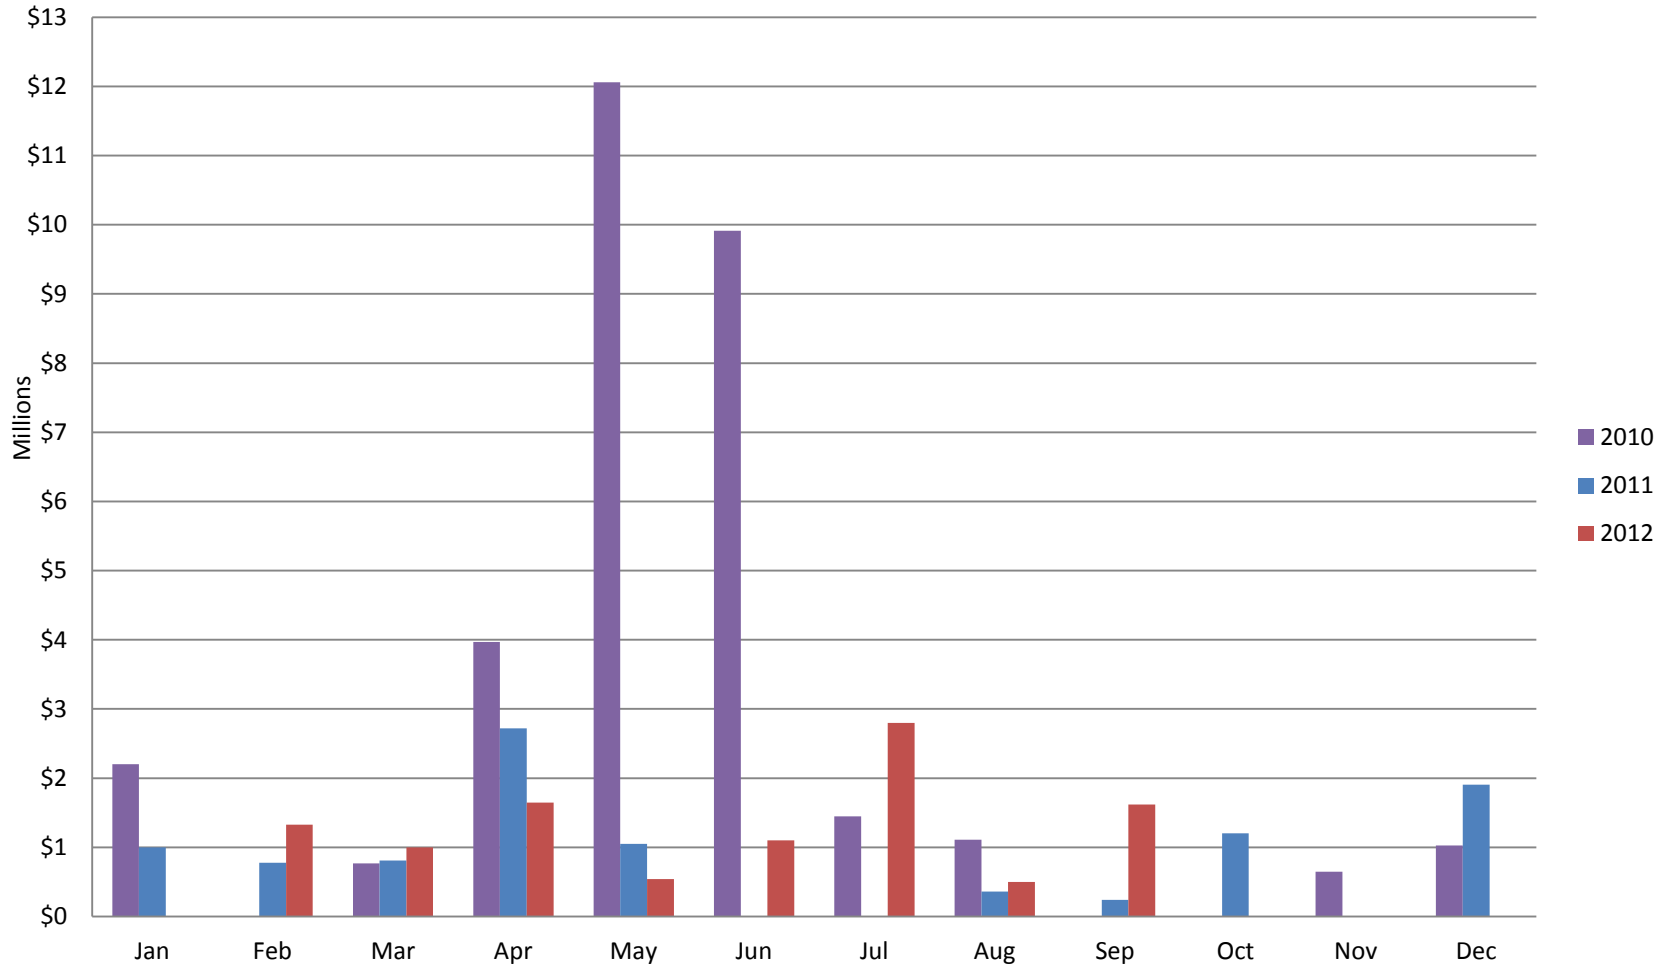

Whistler Lot Sales - Monthly $