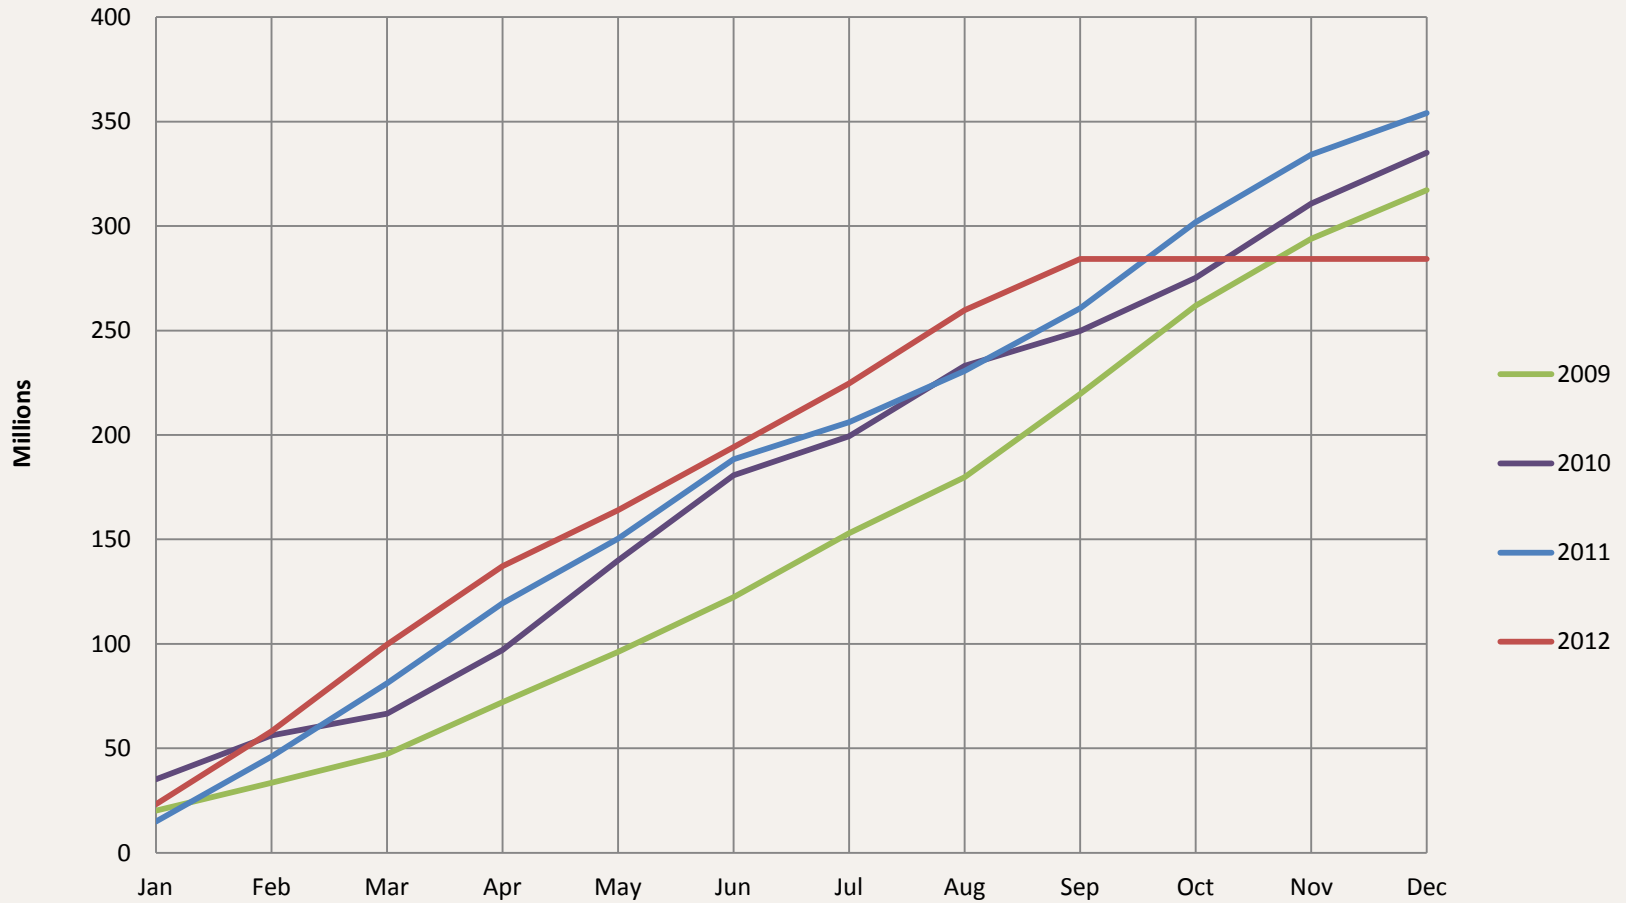

Whistler Cumulative Annual Sales - $ - 2012