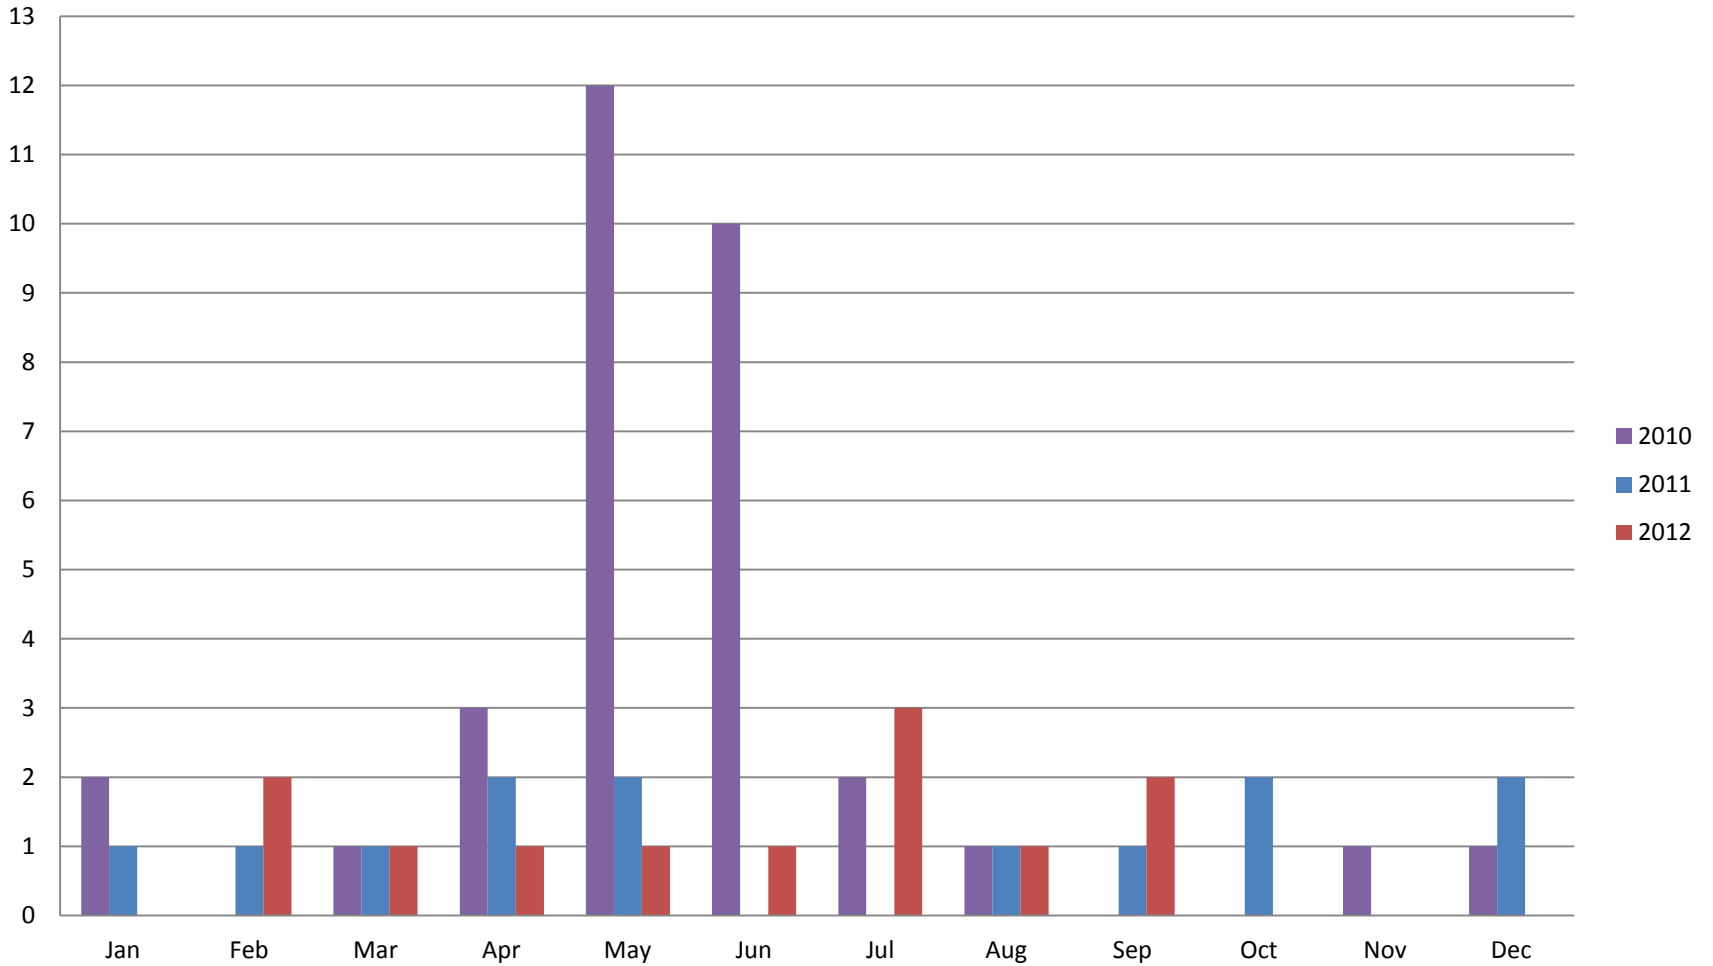

Whistler Lot Sales - Monthly