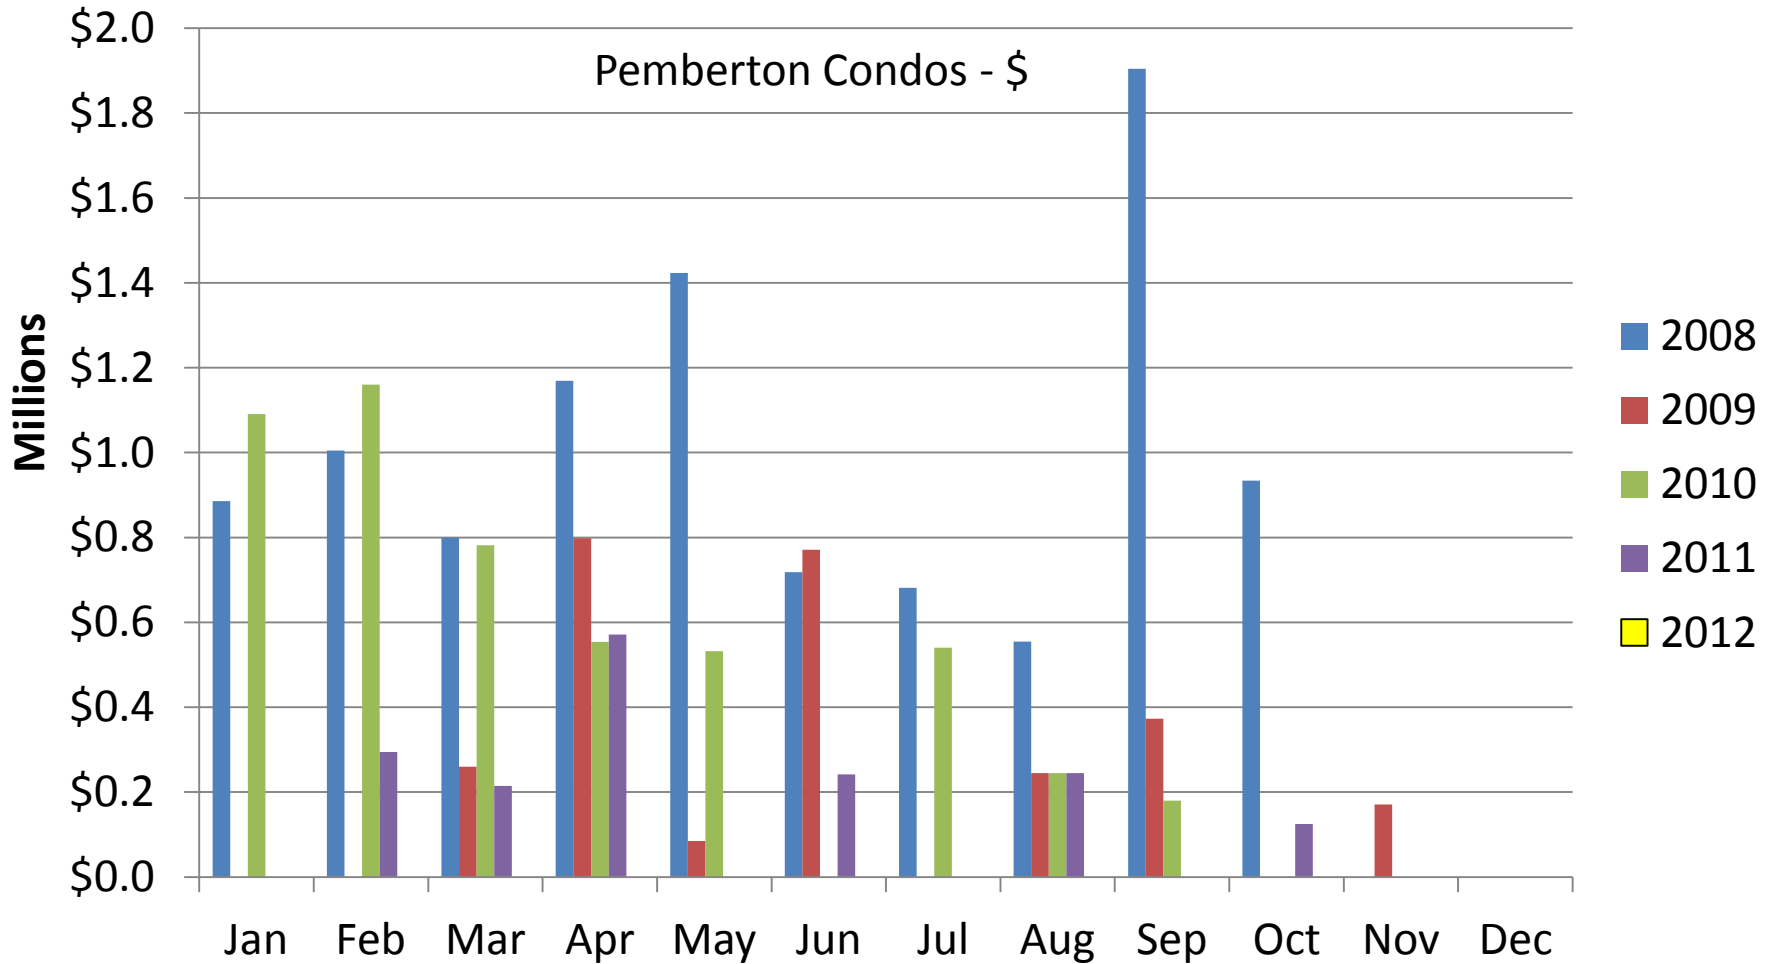

RE/MAX

Sea to Sky Real Estate Whistler
Independently Owned and Operated

All sales information is derived from the Whistler Listing Service and is believed correct. E&OE

February 2012