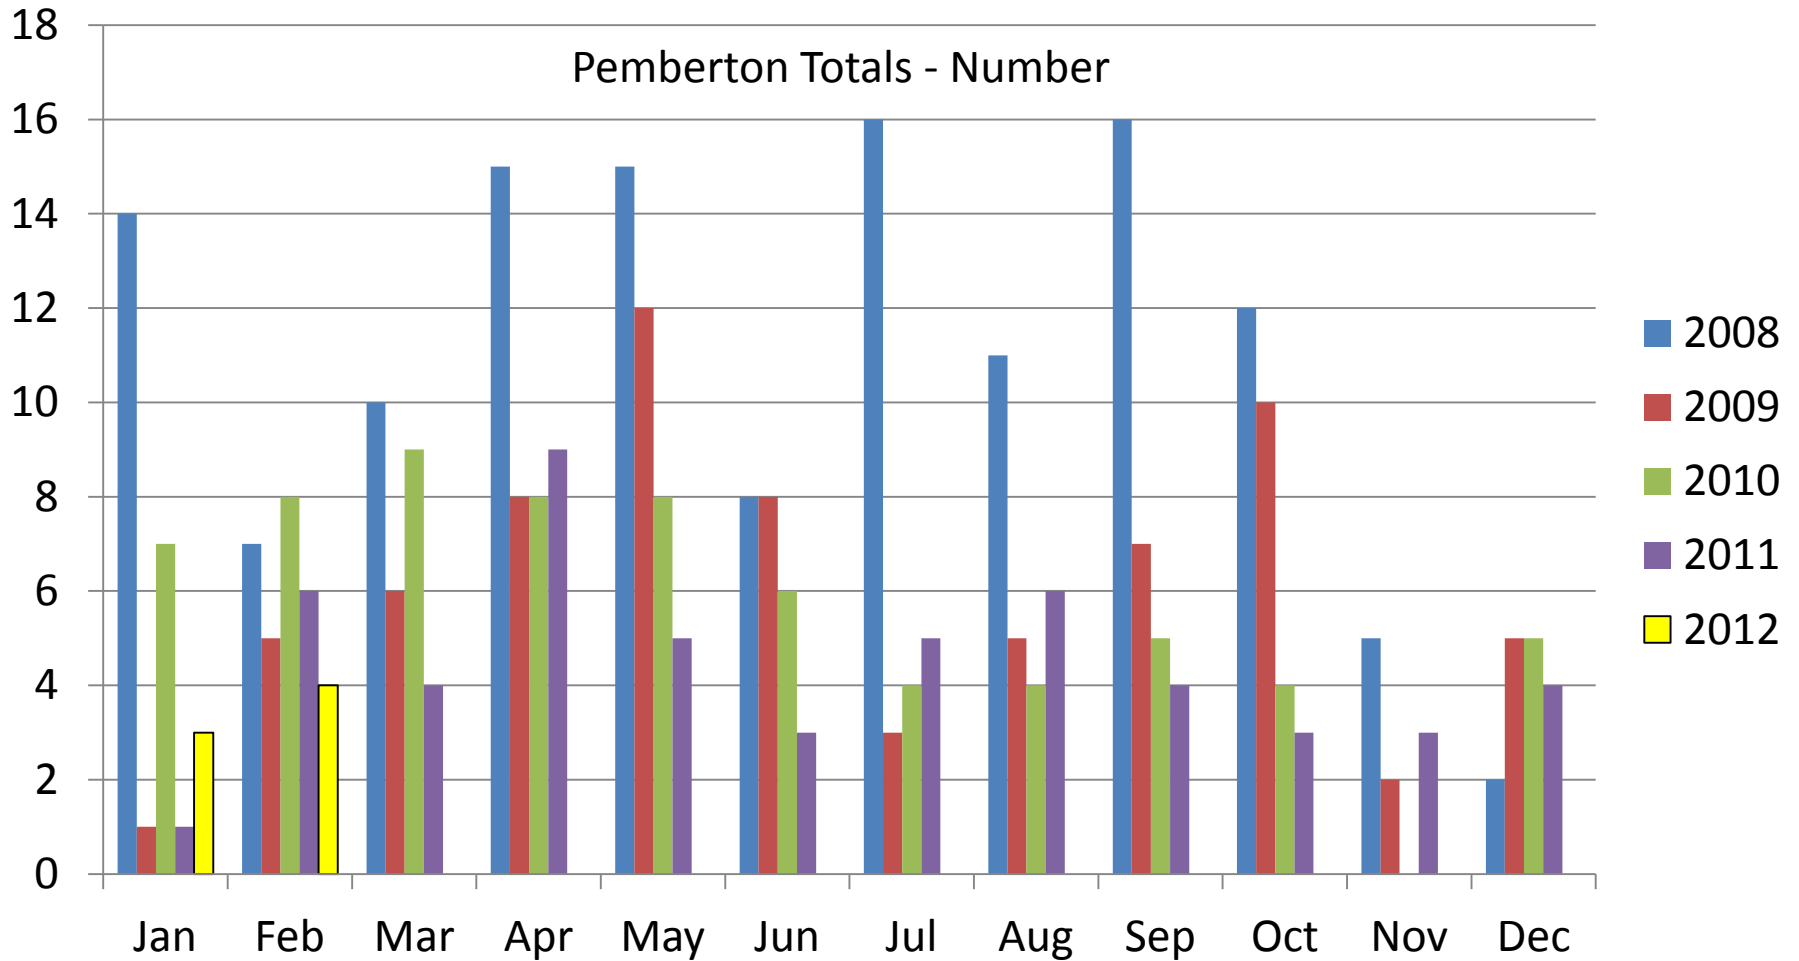

RE/MAX

Sea to Sky Real Estate Whistler
Independently Owned and Operated

All sales information is derived from the Whistler Listing Service and is believed correct. E&OE

February 2012