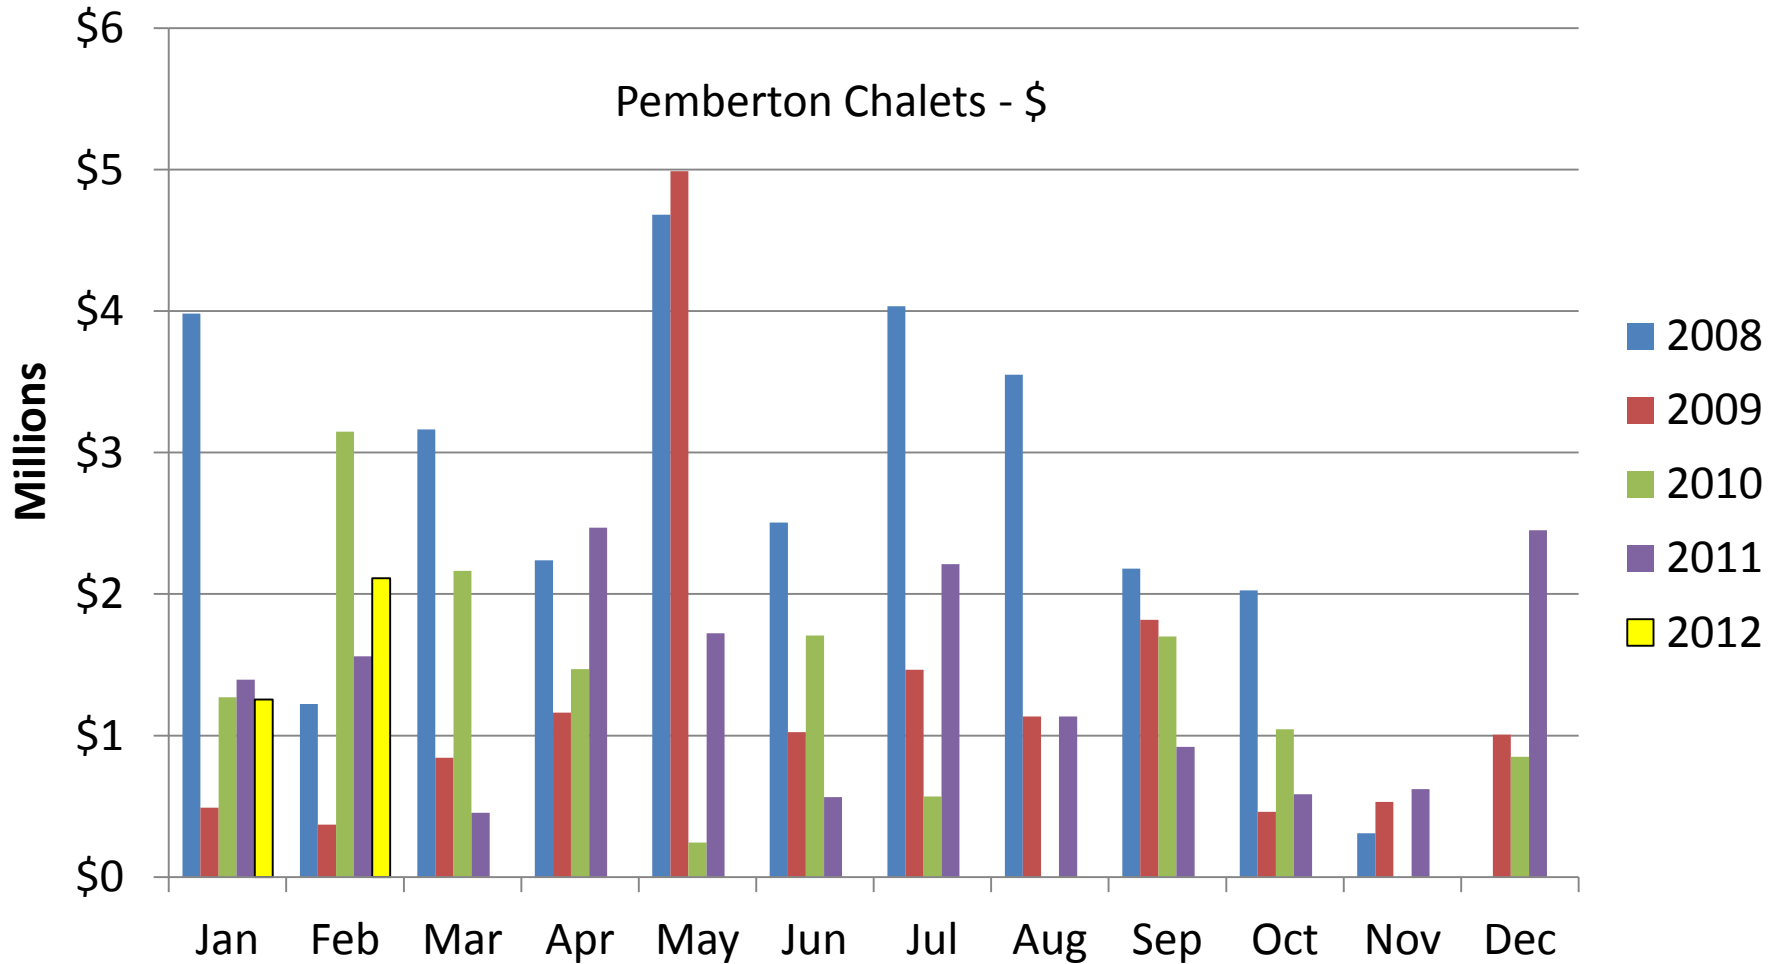

## Pemberton Chalets - \$

All sales information is derived from the Whistler Listing Service and is believed correct. E&OE

**February 2012**