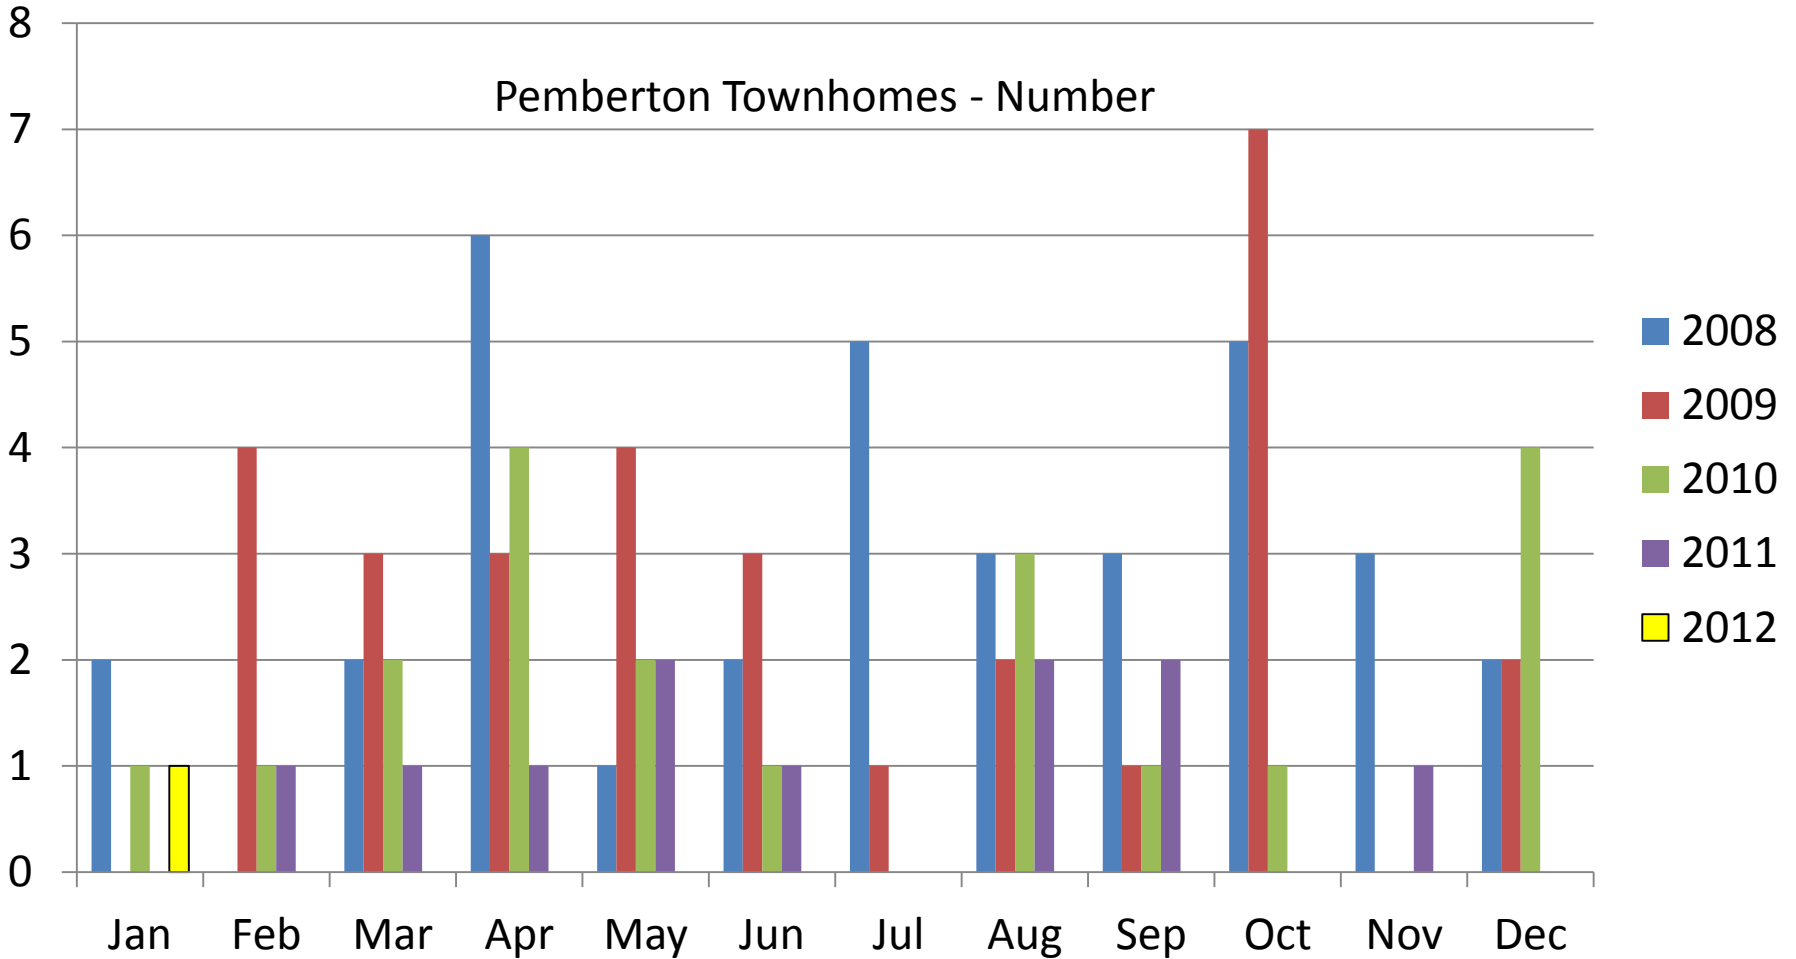

RE/MAX

Sea to Sky Real Estate Whistler
Independently Owned and Operated

Pemberton Townhomes - Number

All sales information is derived from the Whistler Listing Service and is believed correct. E&OE

February 2012