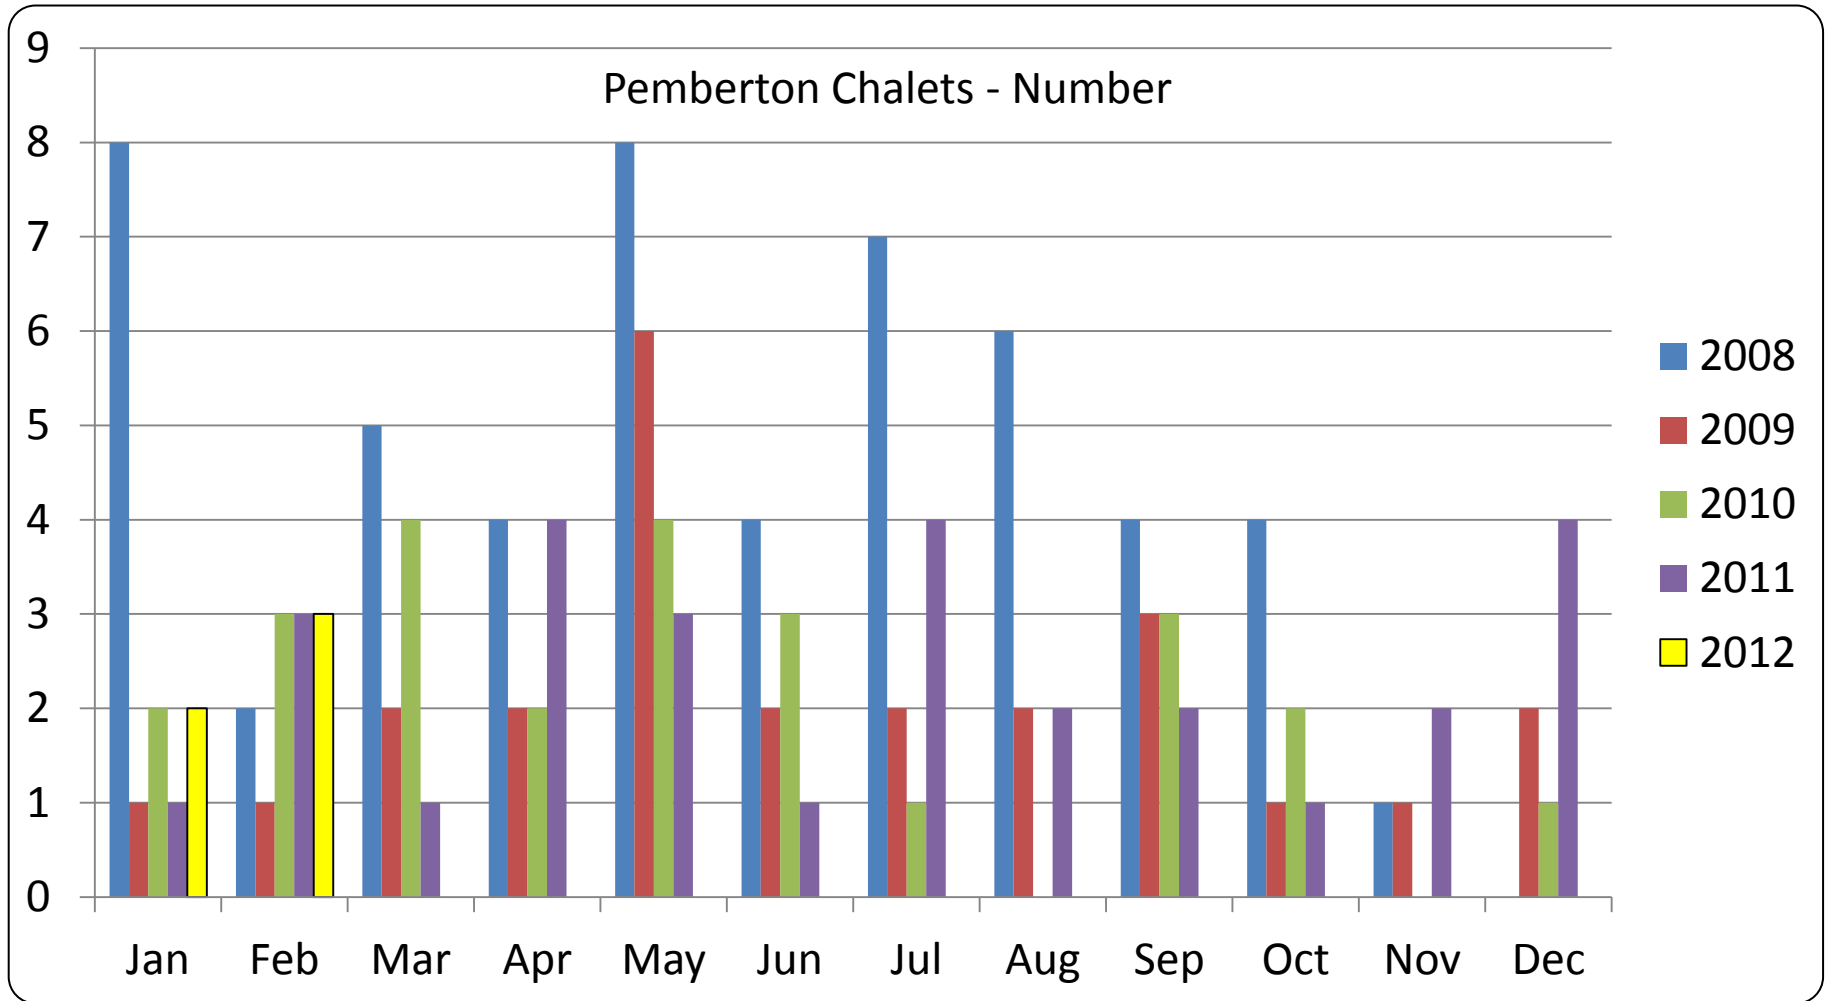

RE/MAX

Sea to Sky Real Estate Whistler
Independently Owned and Operated

All sales information is derived from the Whistler Listing Service and is believed correct. E&OE

February 2012