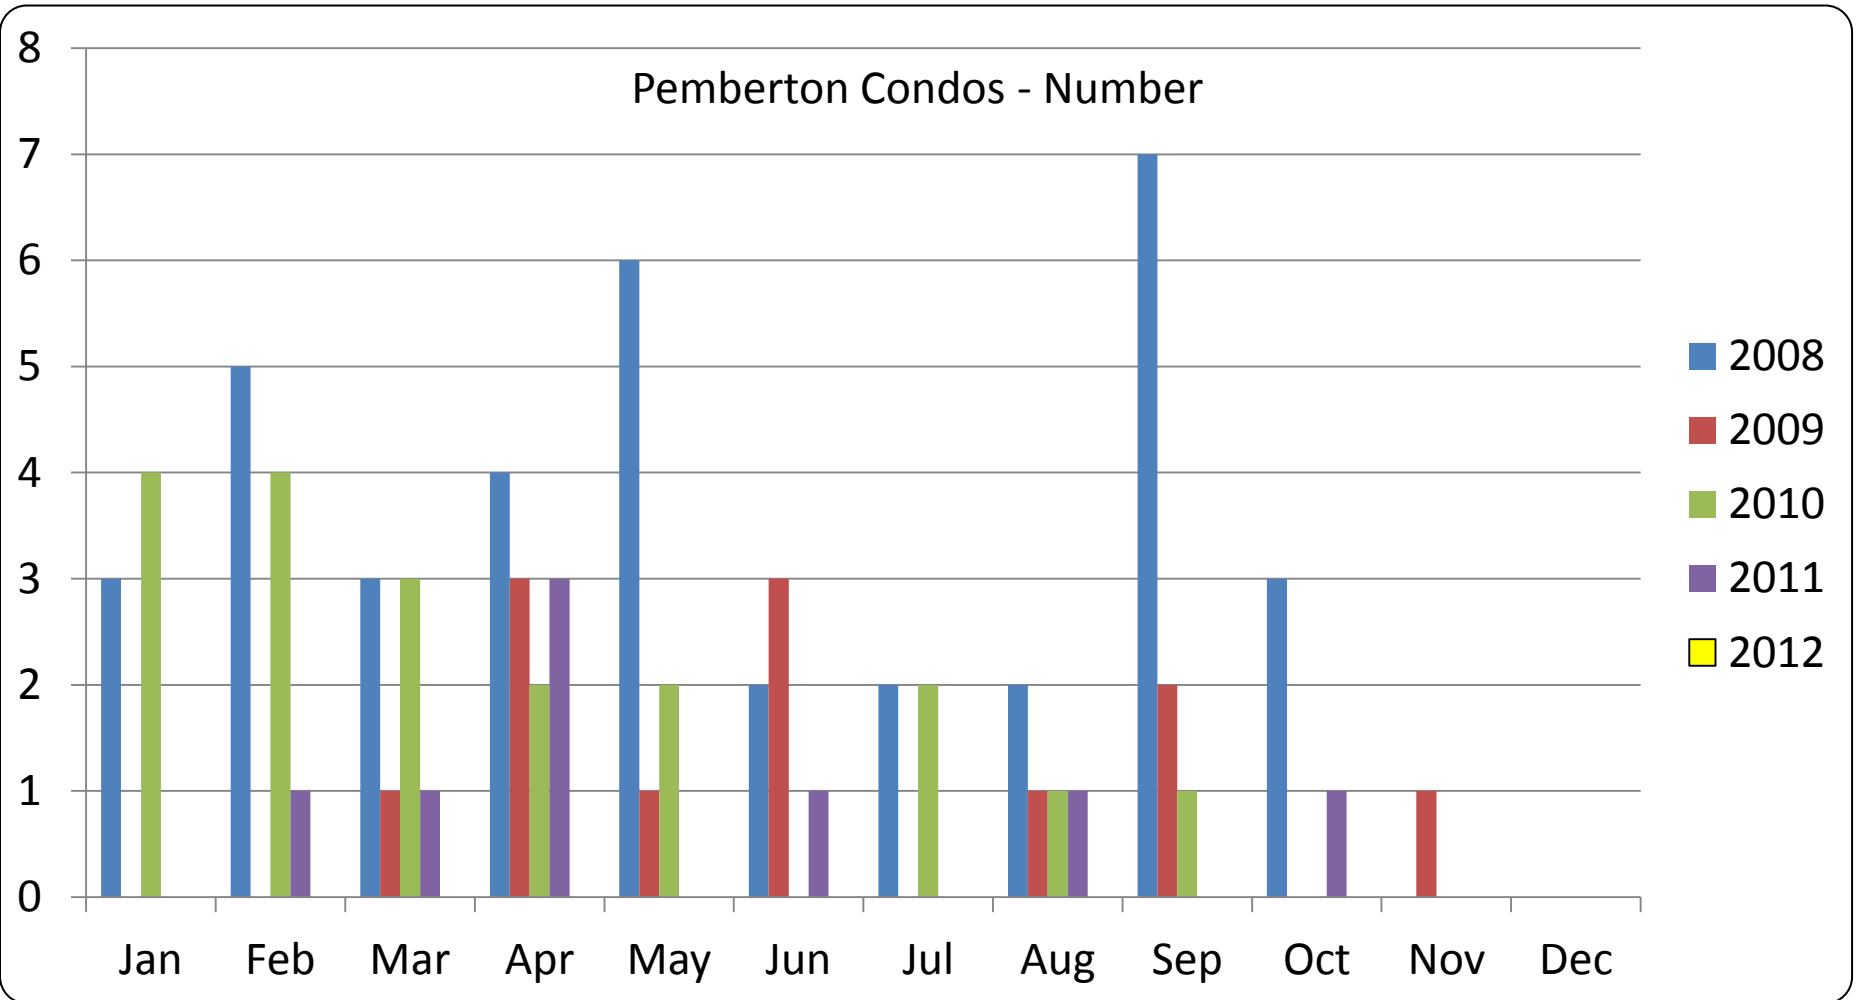

RE/MAX

Sea to Sky Real Estate Whistler
Independently Owned and Operated

All sales information is derived from the Whistler Listing Service and is believed correct. E&OE

February 2012