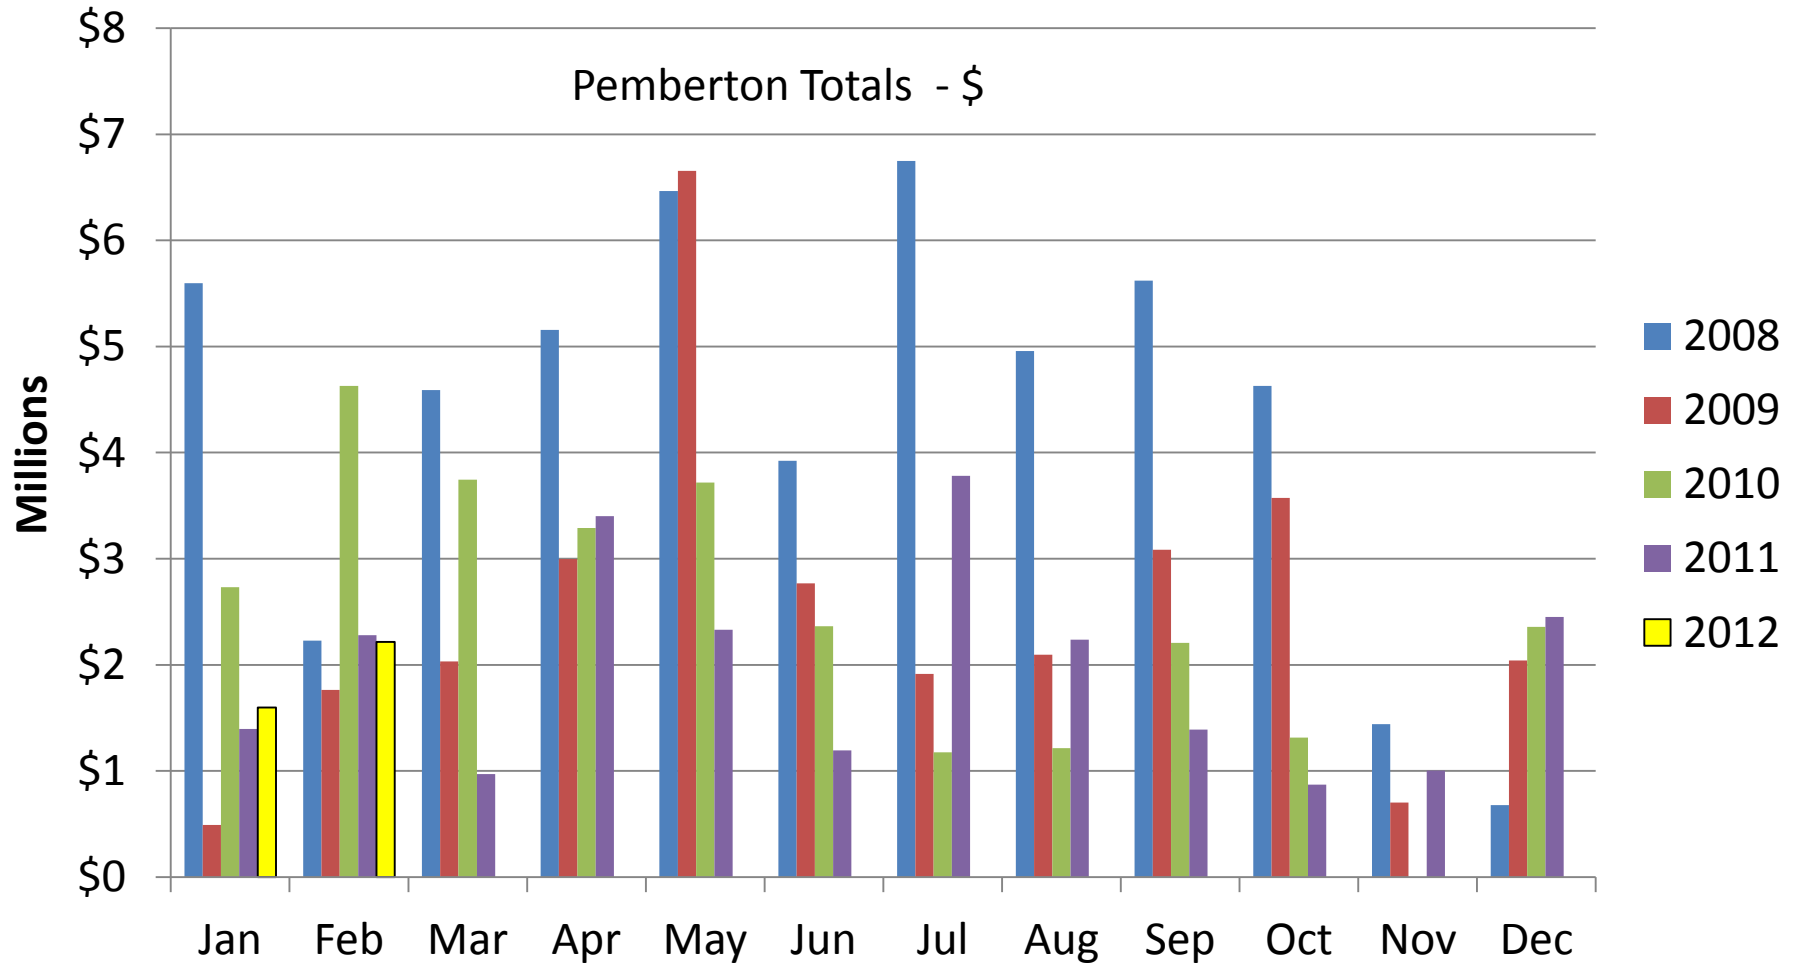

RE/MAX

Sea to Sky Real Estate Whistler
Independently Owned and Operated

All sales information is derived from the Whistler Listing Service and is believed correct. E&OE

February 2012