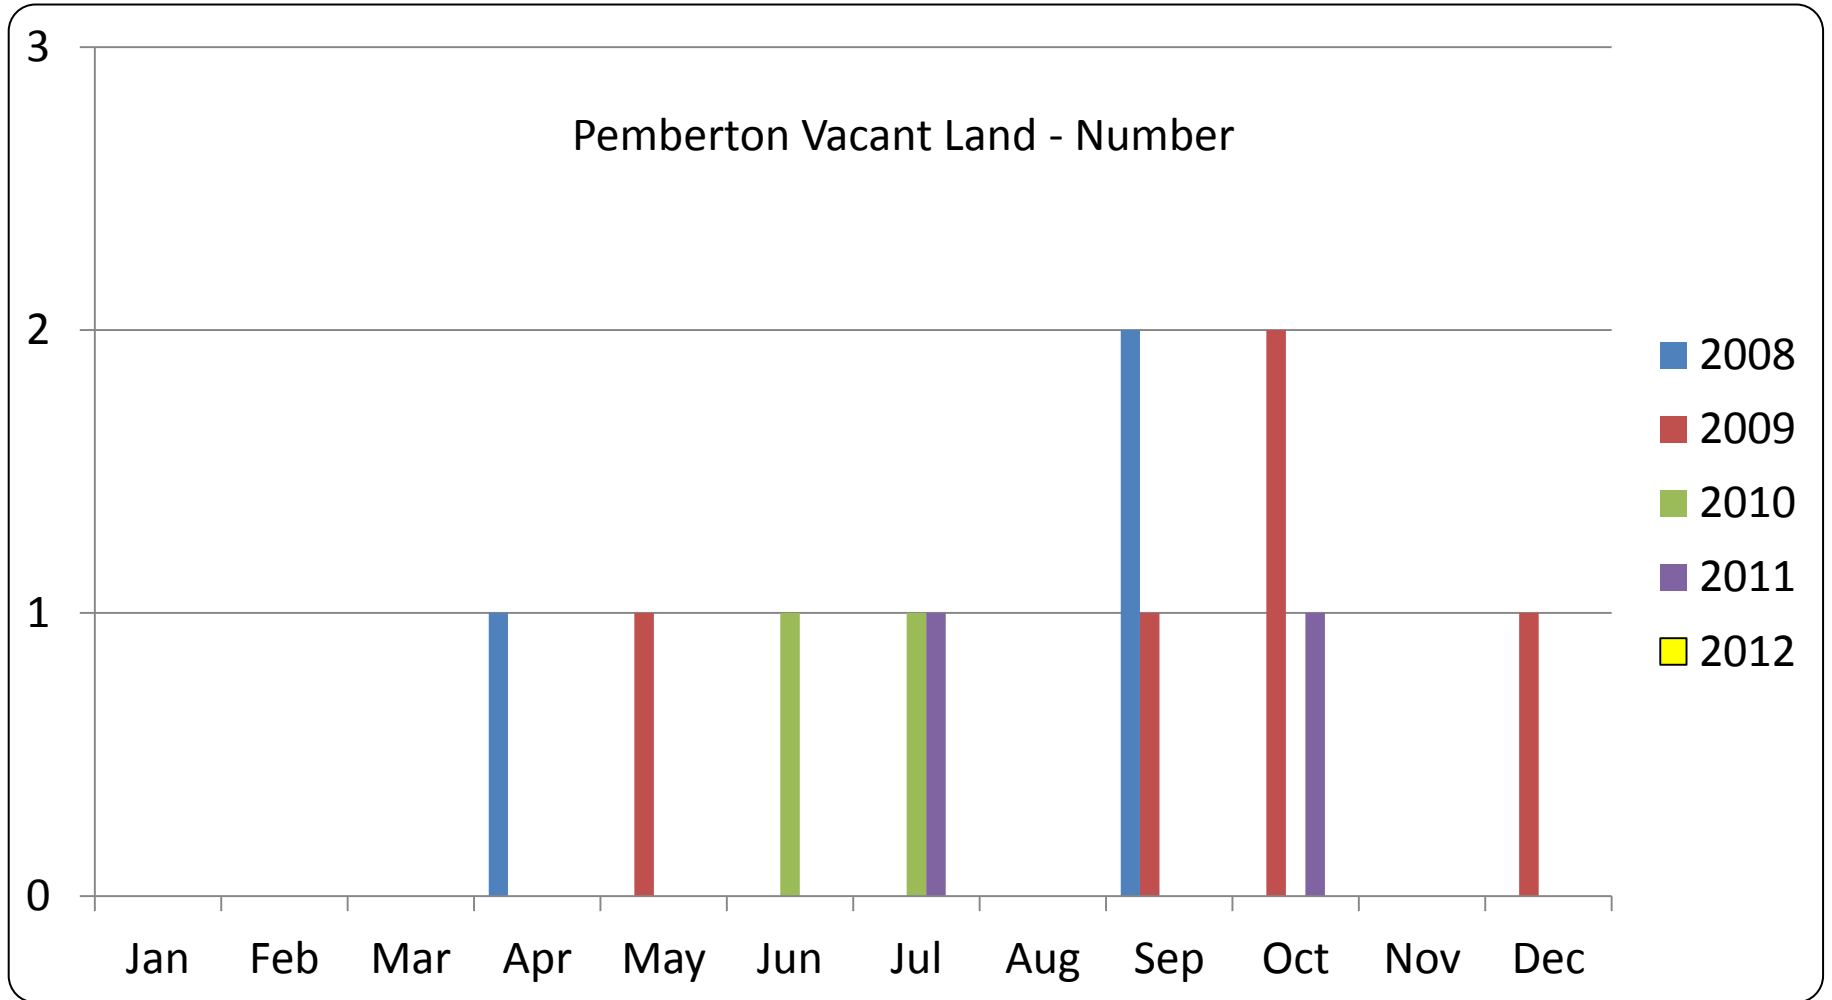

RE/MAX

Sea to Sky Real Estate Whistler
Independently Owned and Operated

All sales information is derived from the Whistler Listing Service and is believed correct. E&OE

February 2012