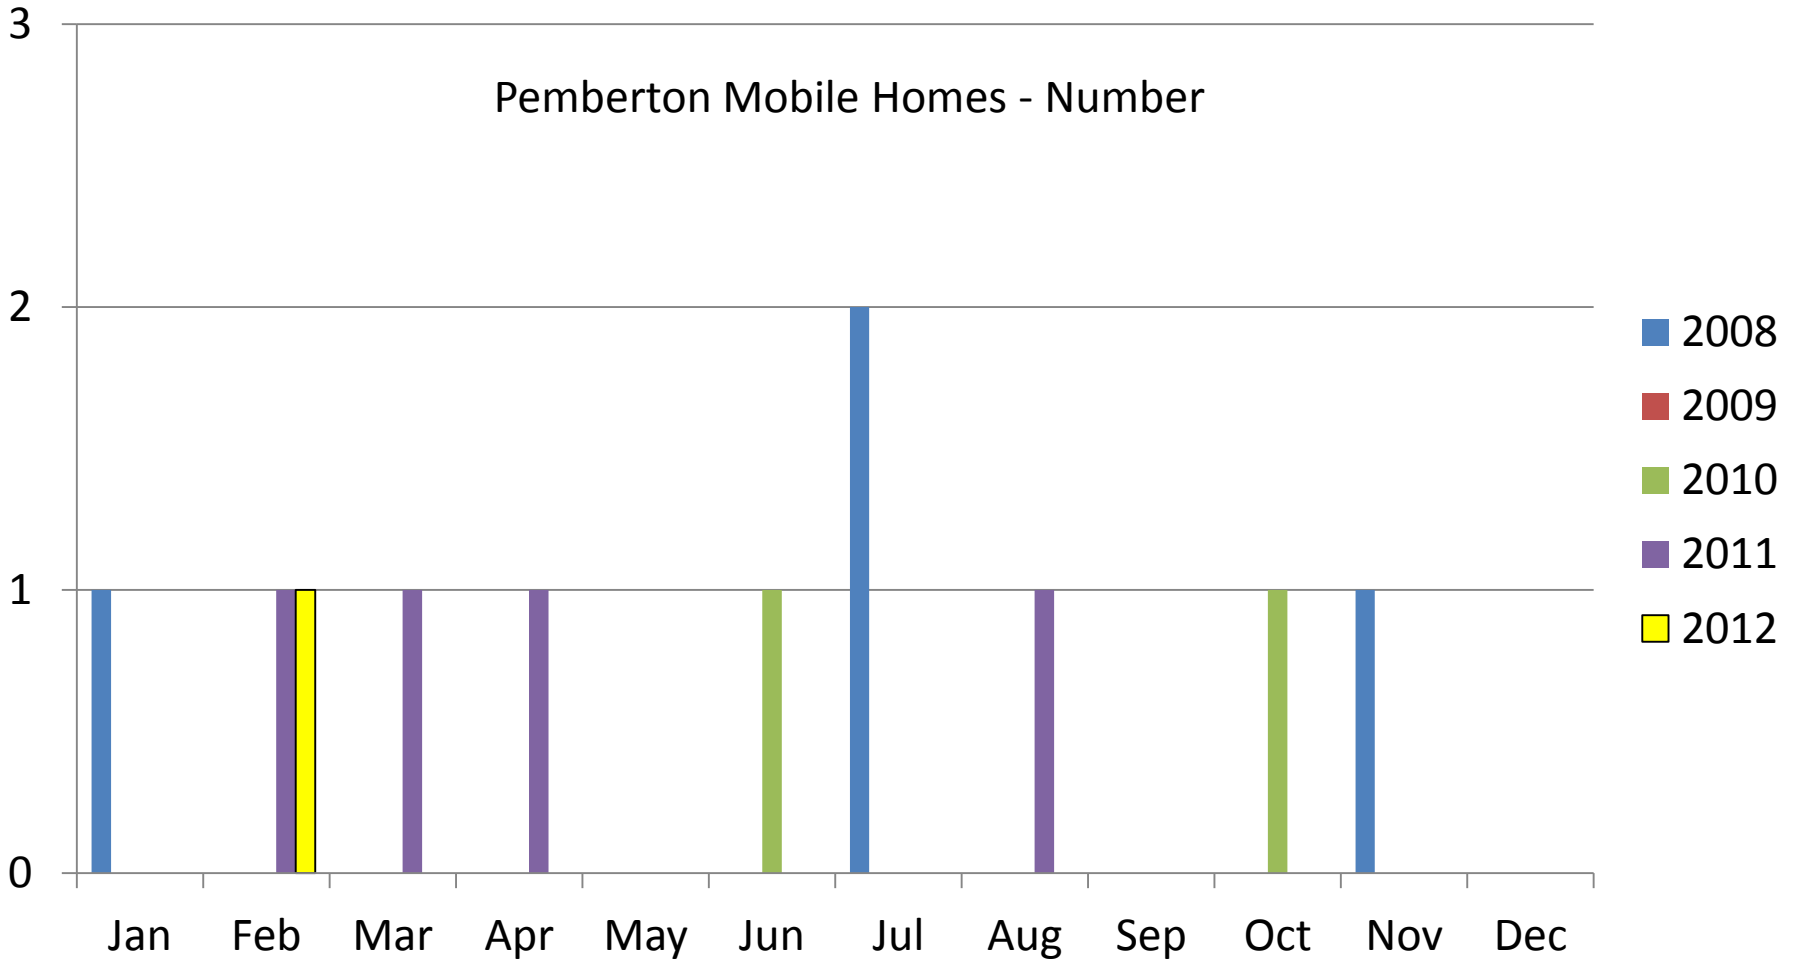

RE/MAX

Sea to Sky Real Estate Whistler
Independently Owned and Operated

Pemberton Mobile Homes - Number

All sales information is derived from the Whistler Listing Service and is believed correct. E&OE

February 2012