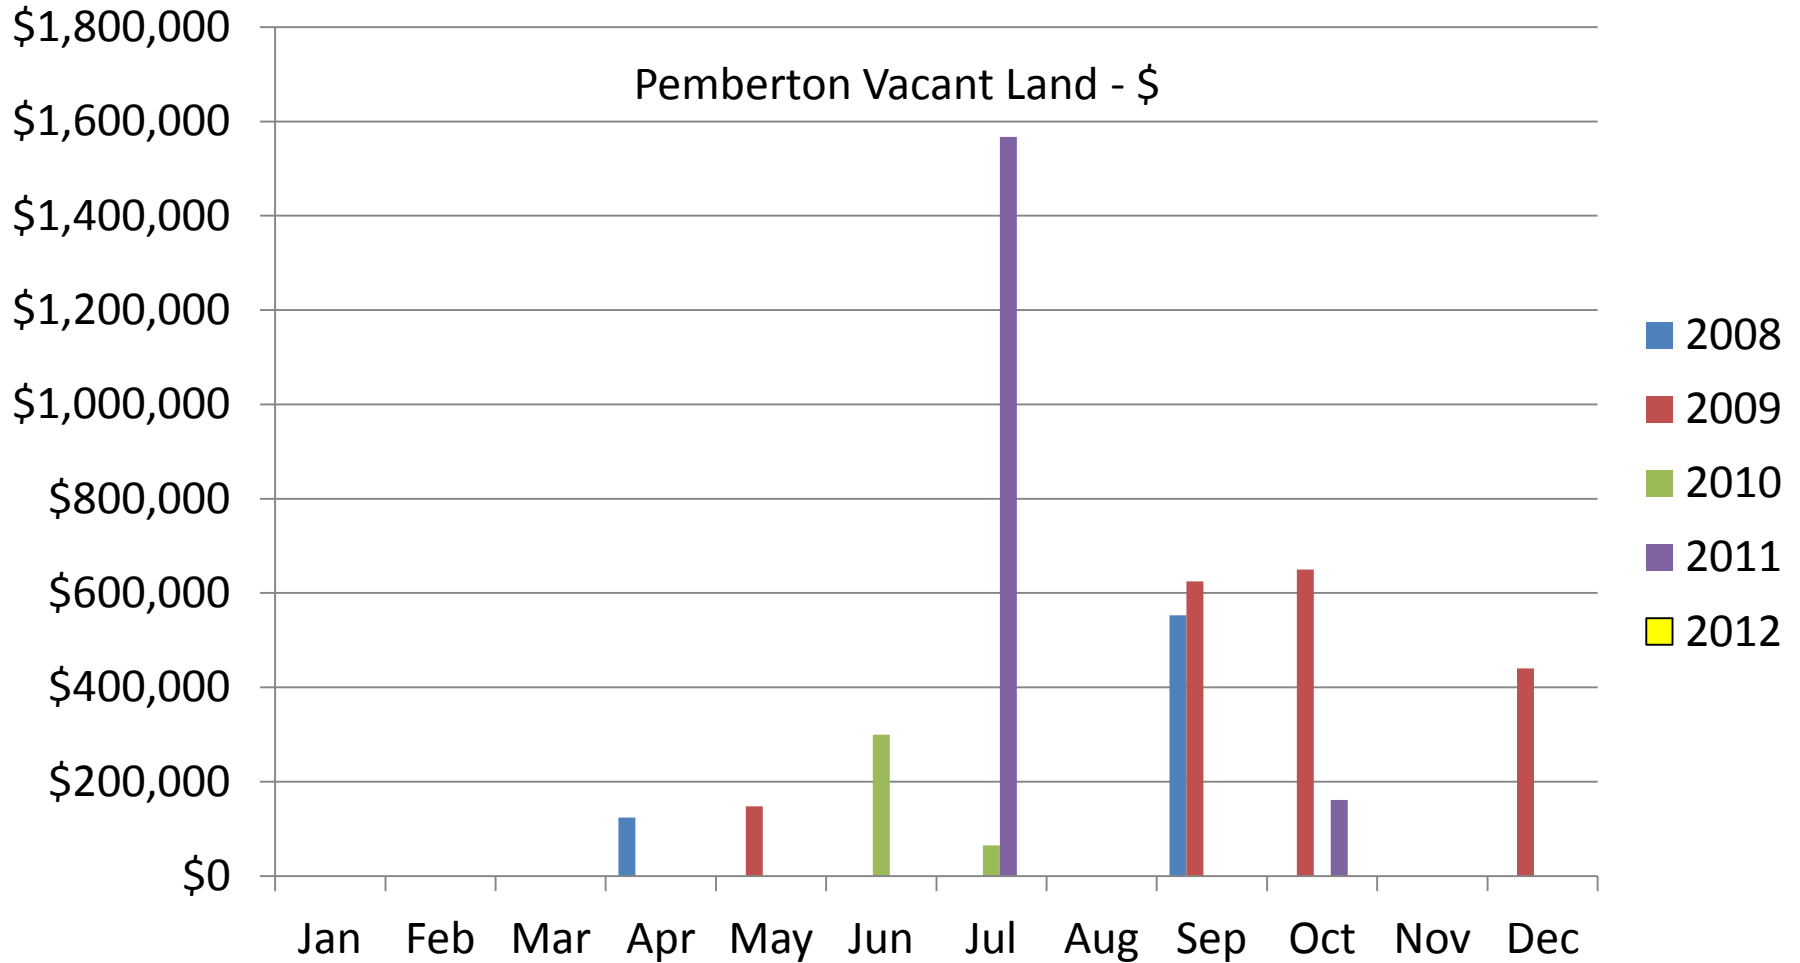

RE/MAX

Sea to Sky Real Estate Whistler
Independently Owned and Operated

All sales information is derived from the Whistler Listing Service and is believed correct. E&OE

February 2012