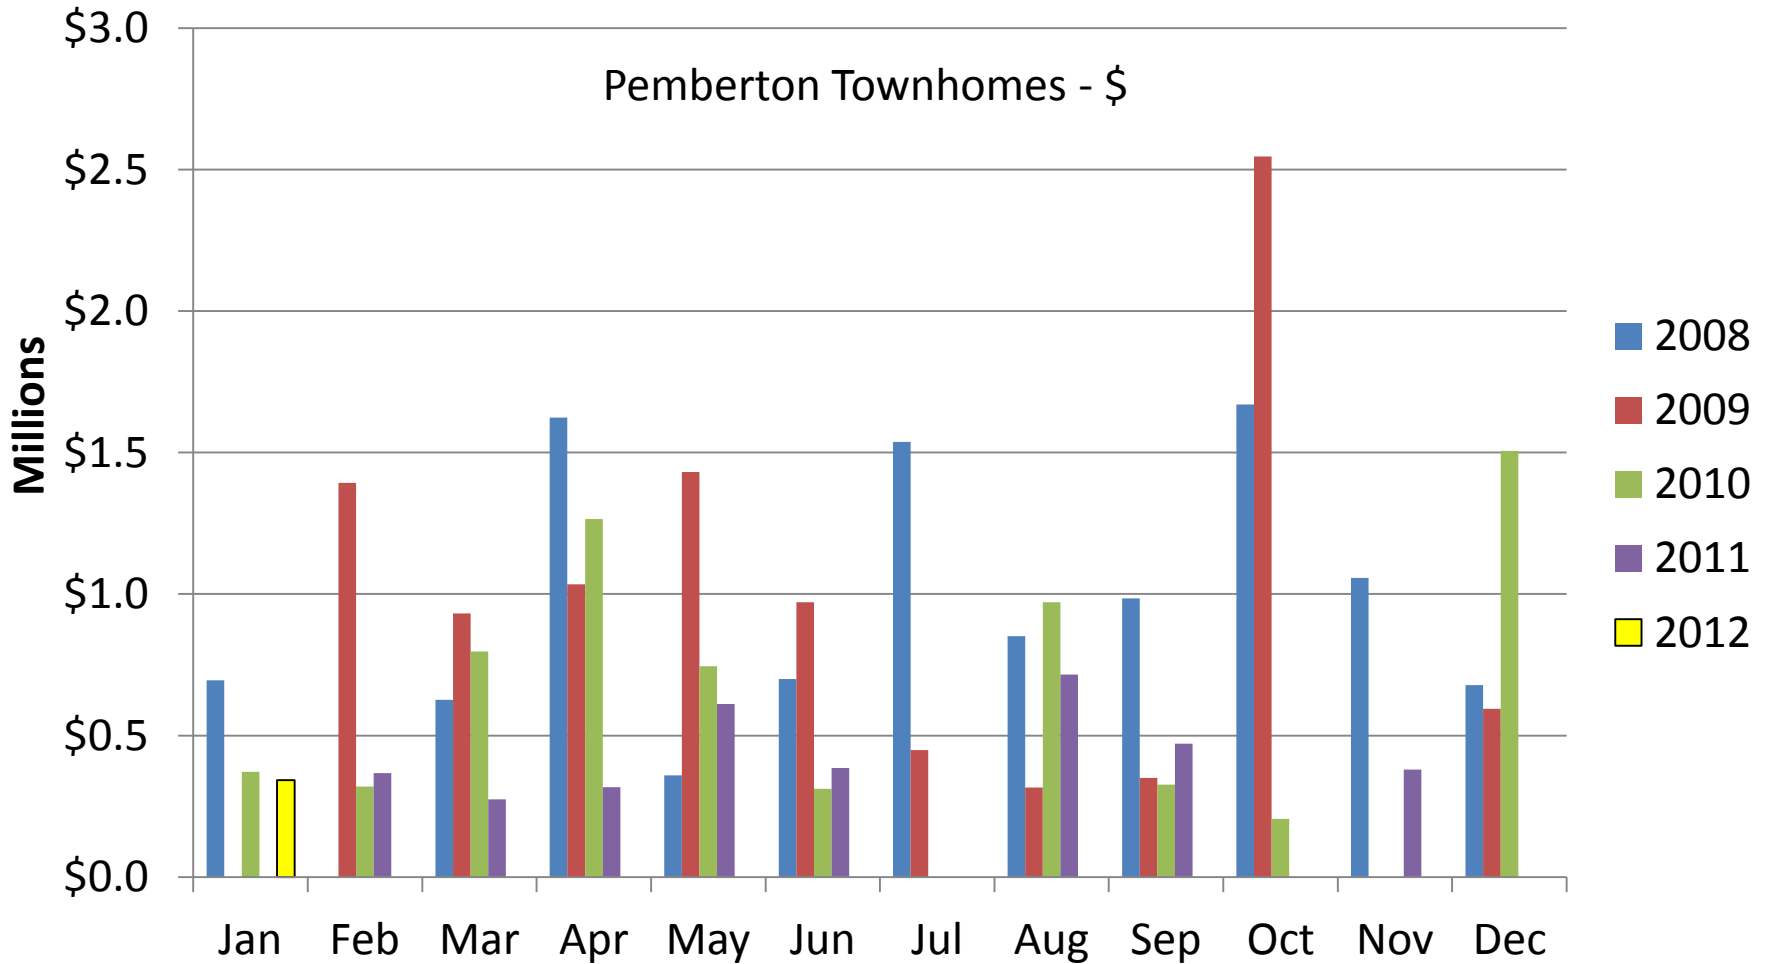

RE/MAX

Sea to Sky Real Estate Whistler
Independently Owned and Operated

Pemberton Townhomes - $

All sales information is derived from the Whistler Listing Service and is believed correct. E&OE

February 2012