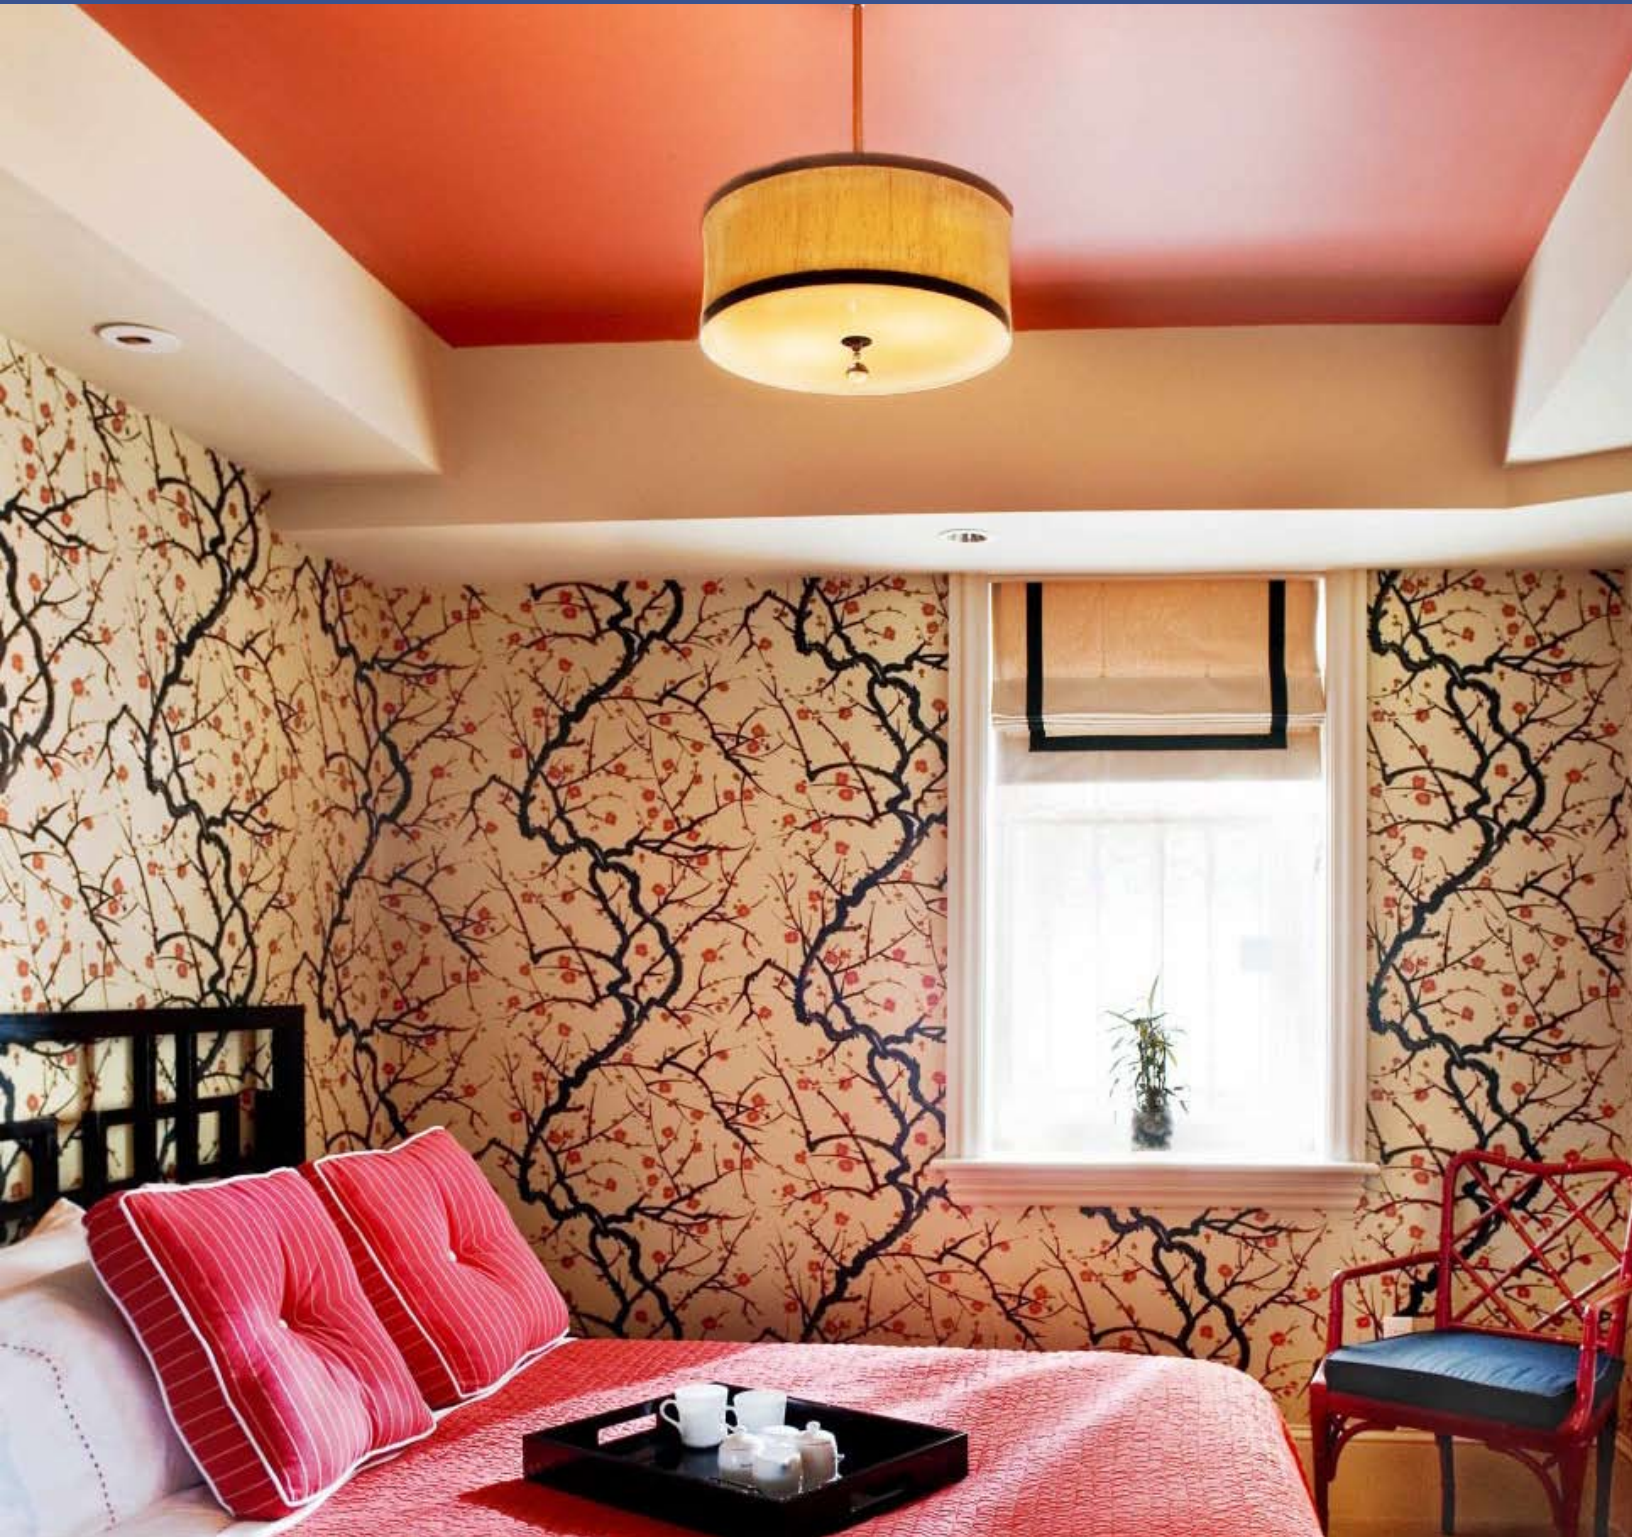

Residential

Guest Room - Eden Wright Design California

Classique Pendants
Birchwood, Acrylic Diffuser,
Brushed Nickel