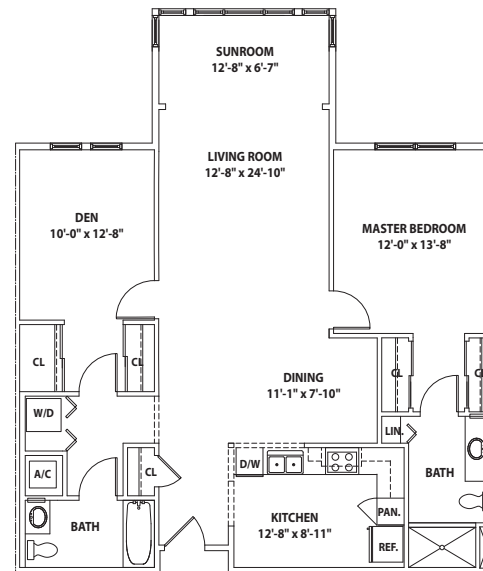

# One-Bedroom Apartments

676 sq. ft.

854 sq. ft.

954 sq. ft.

1017 sq. ft.

1252 sq. ft.

**St. GEORGE**  
VILLAGE

stgeorgevillage.org