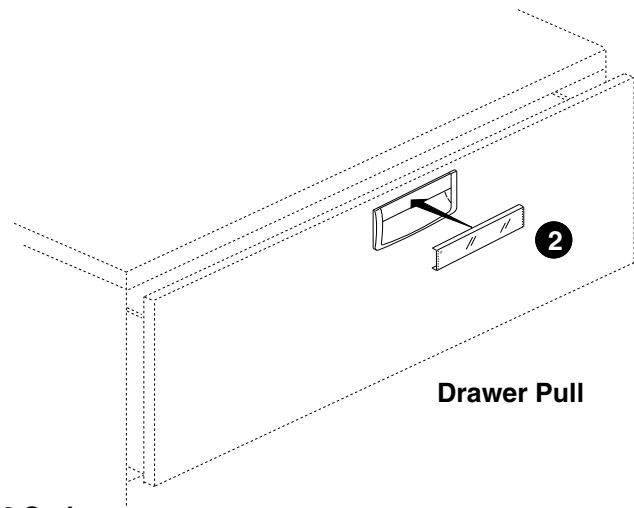

Label Installation

Pose de l'étiquette
Instalación de rótulo

Steelcase Inc.
Grand Rapids, MI 49501 U.S.A.
888.STEELCASE (888.783.3522)
www.steelcase.com

The space available for printer labels is 7/8" x 4"