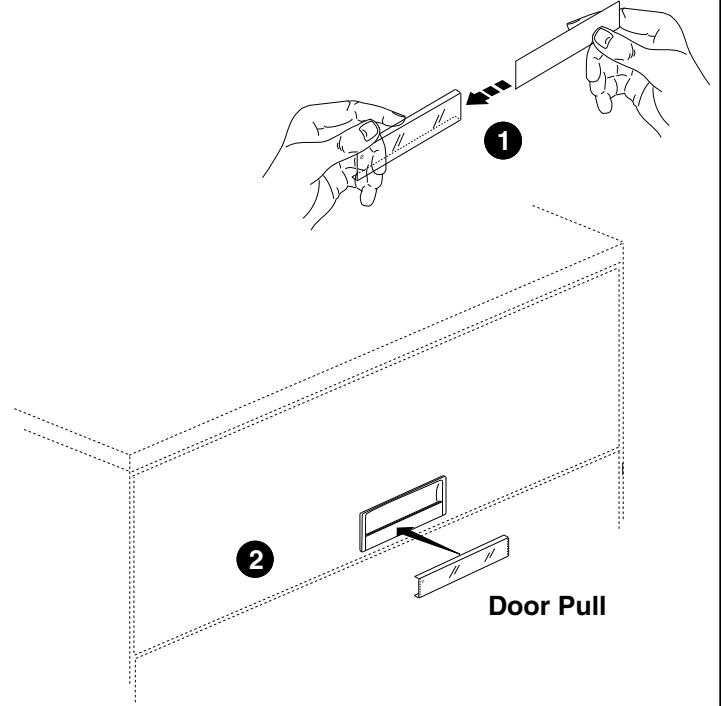

Door Pull

100 Series
Série 100
Serie 100

Assembly Directions
Consignes de montage
Instrucciones para el ensamblaje

Printed in U.S.A.
Imprime aux Etats-Unis d'Amerique
Impreso en EE.UU.

REV
939504275 D
Page 1 of 1