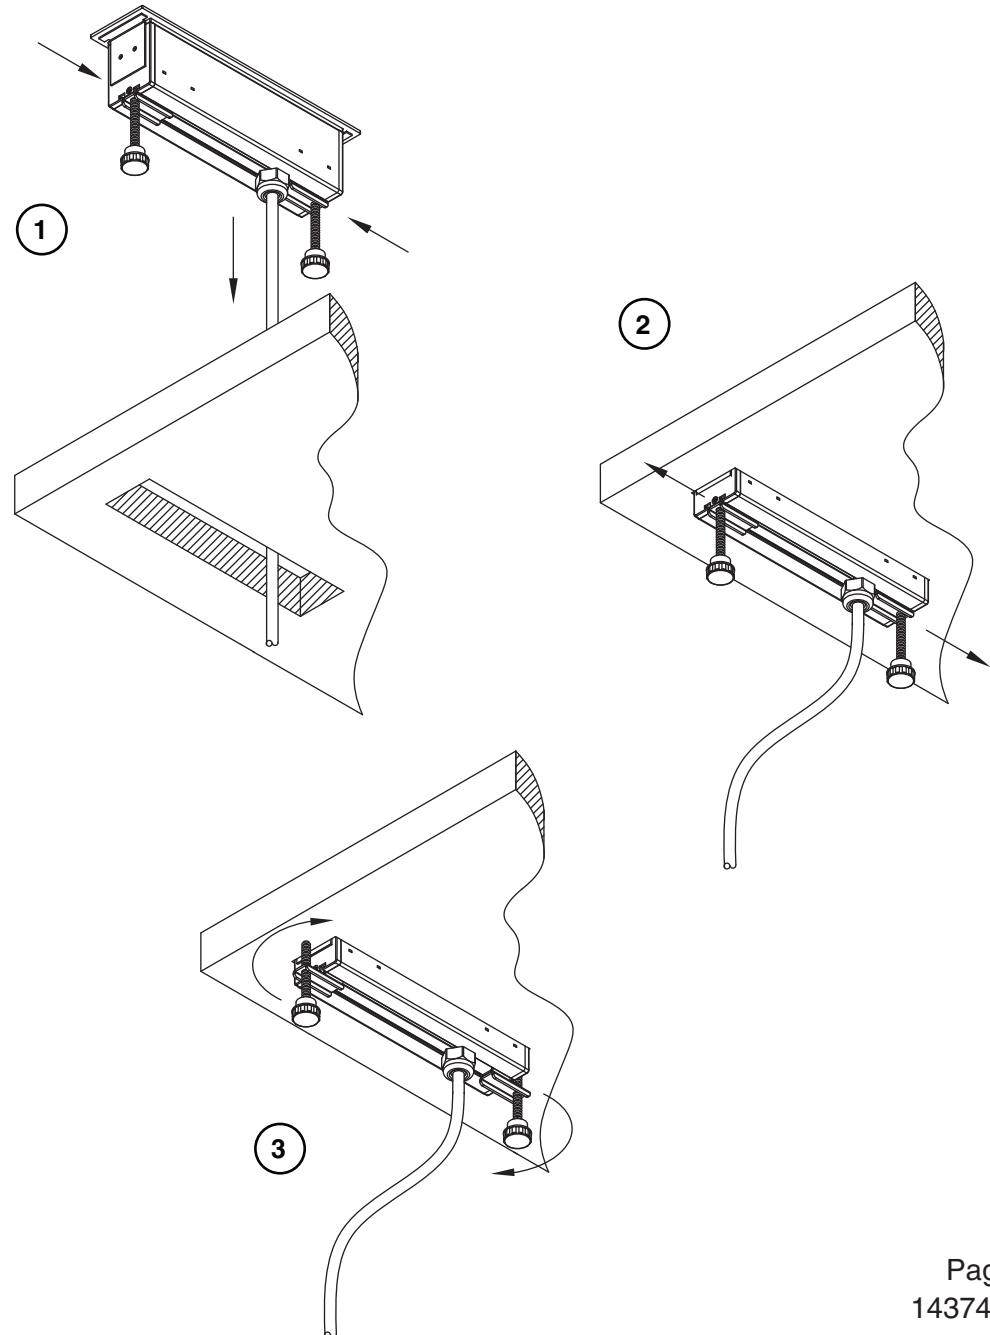

Windows	"X" Dim
2 Windows	4-13/16"
4 Windows	7-13/16"
5 Windows	9-5/16"

**NOTE:**  
For use in a normally dry work surface such as an office, desk, or table.

If you have a problem, question, or request, call your local dealer, or Steelcase Line 1 at **888.STEELCASE** (888.783.3522) for immediate action by people who want to help you.