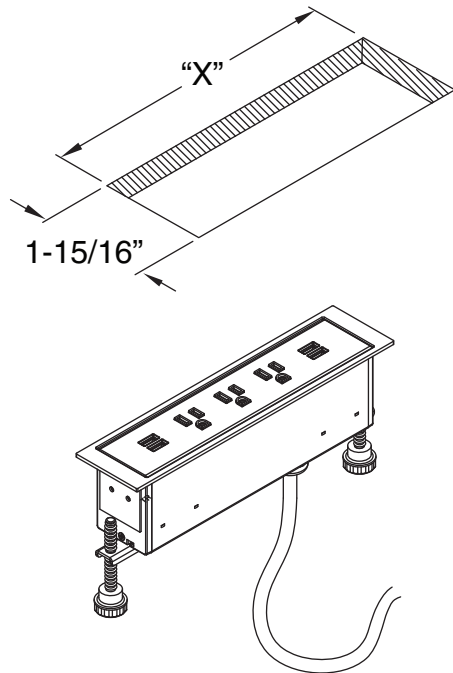

Windows	"X" Dim
2 Windows	4-13/16"
4 Windows	7-13/16"
5 Windows	9-5/16"

**NOTE:**  
For use in a normally dry work surface such as an office, desk, or table.

If you have a problem, question, or request, call your local dealer, or Steelcase Line 1 at **888.STEELCASE** (888.783.3522) for immediate action by people who want to help you.