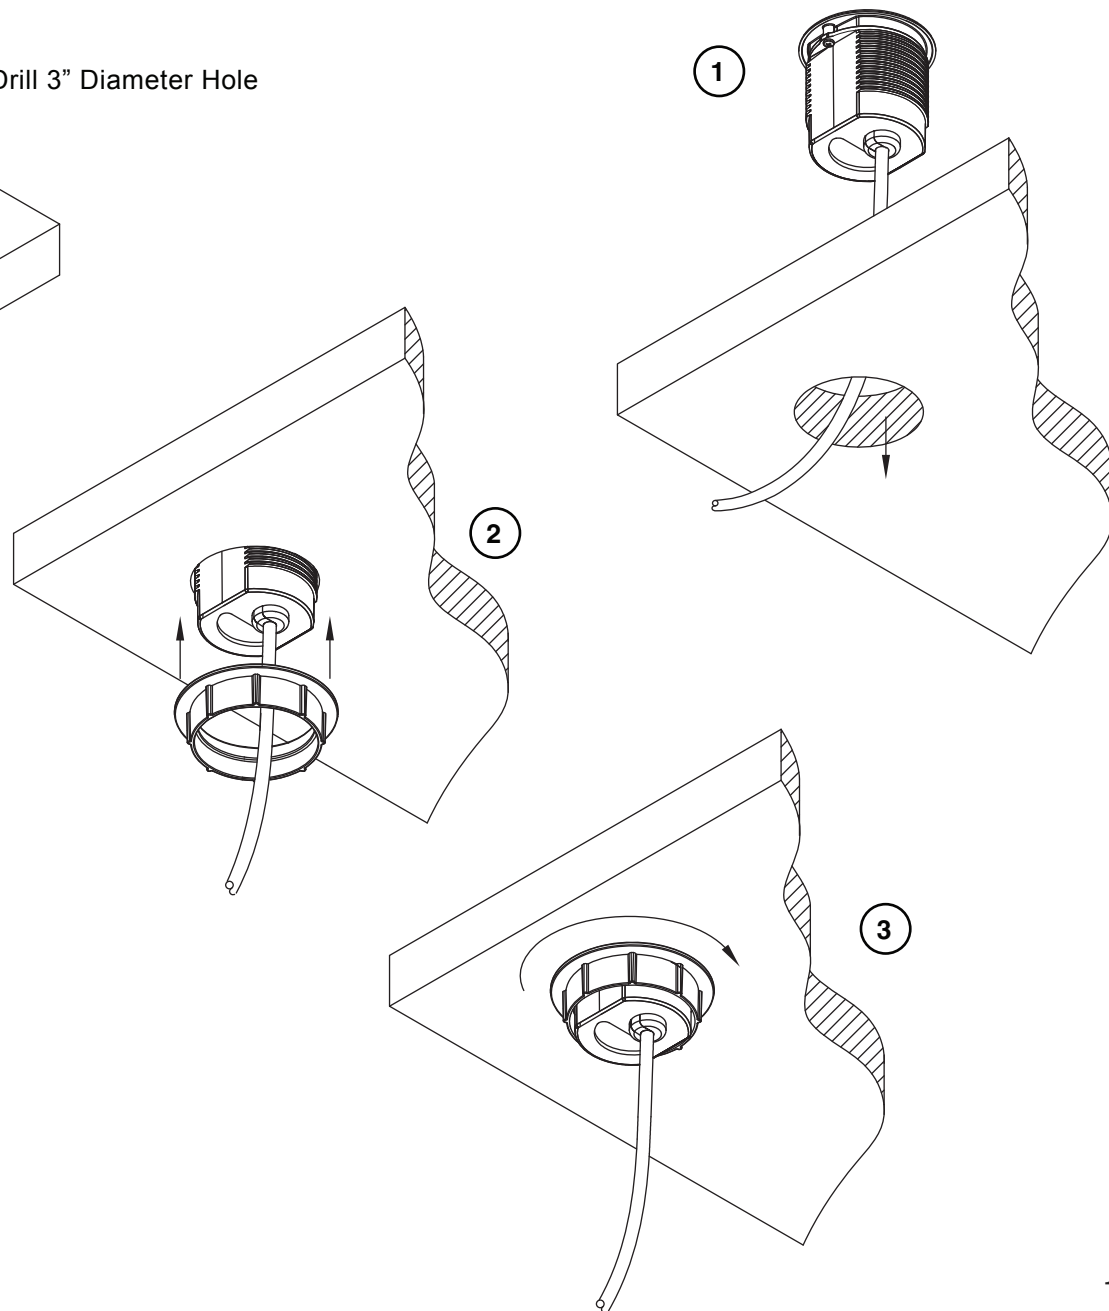

**NOTE:**

For use in a normally dry work surface such as an office, desk, table, or work area directly adjacent to a lavatory or other water source.

If you have a problem, question, or request, call your local dealer, or Steelcase Line 1 at **888.STEELCASE** (888.783.3522) for immediate action by people who want to help you.