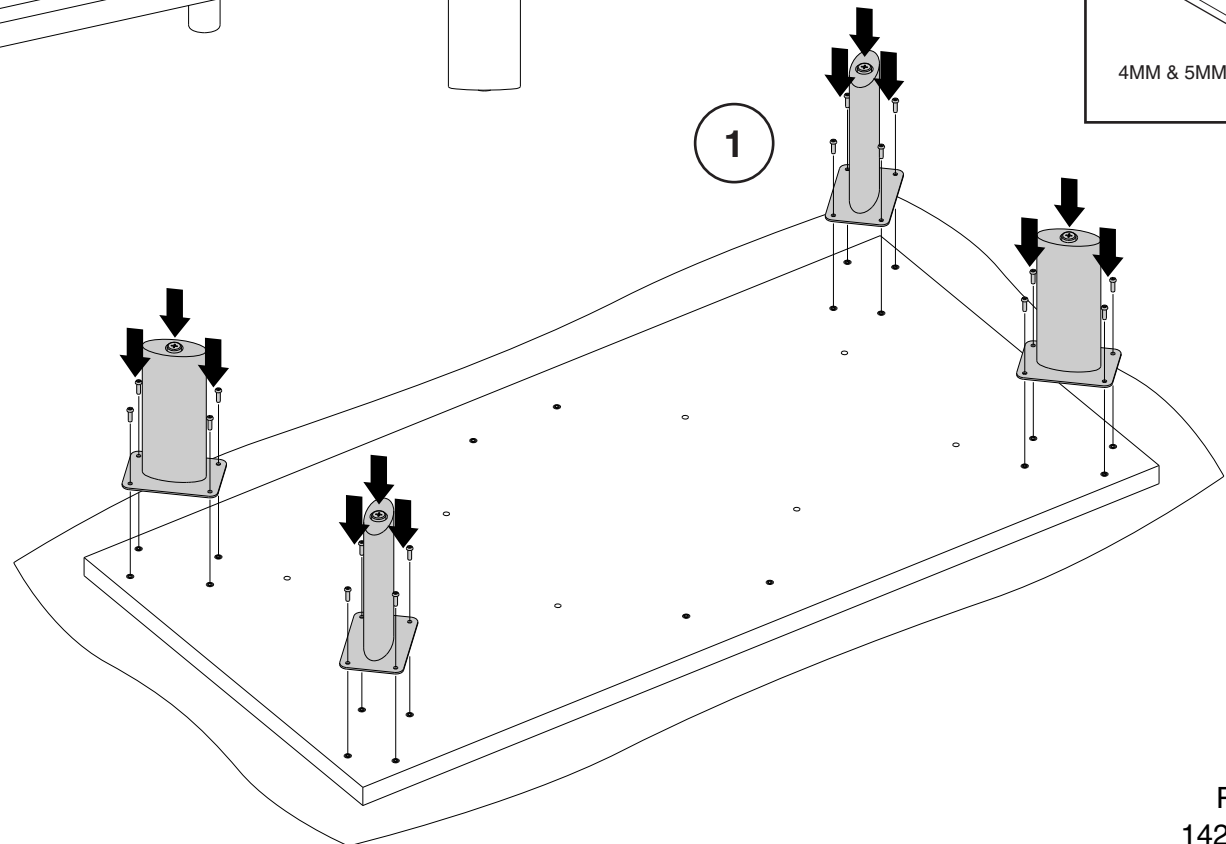

4MM & 5MM HEX DRIVE

If you have a problem, question, or request, call your local dealer, or Steelcase Line 1 at **888.STEELCASE** (888.783.3522) for immediate action by people who want to help you.

(Outside the U.S.A., Canada, Mexico, Puerto Rico, and the U.S. Virgin Islands, call: 1.616.247.2500)