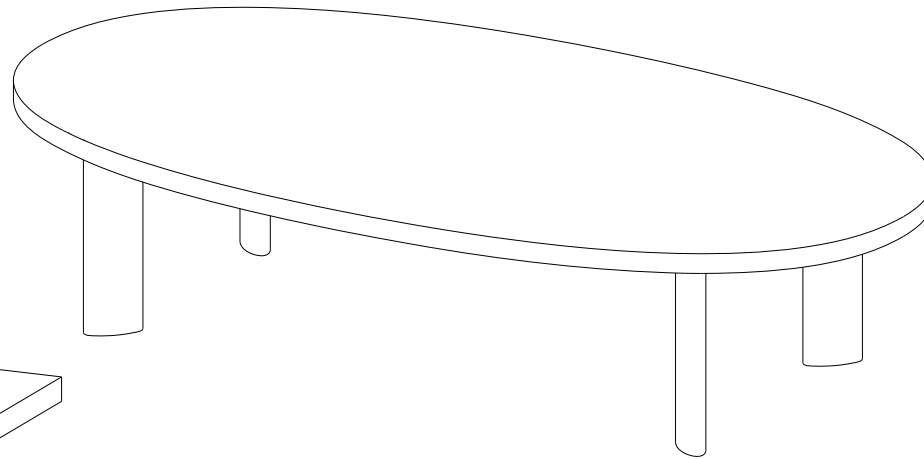

Boardwalk Round, Square, Oval and Rectangle Tables

If you have a problem, question, or request, call your local dealer, or Steelcase Line 1 at **888.STEELCASE** (888.783.3522) for immediate action by people who want to help you.

4 mm
20 mm
(.787")
16x
10 in-lbs (1.13 Nm)