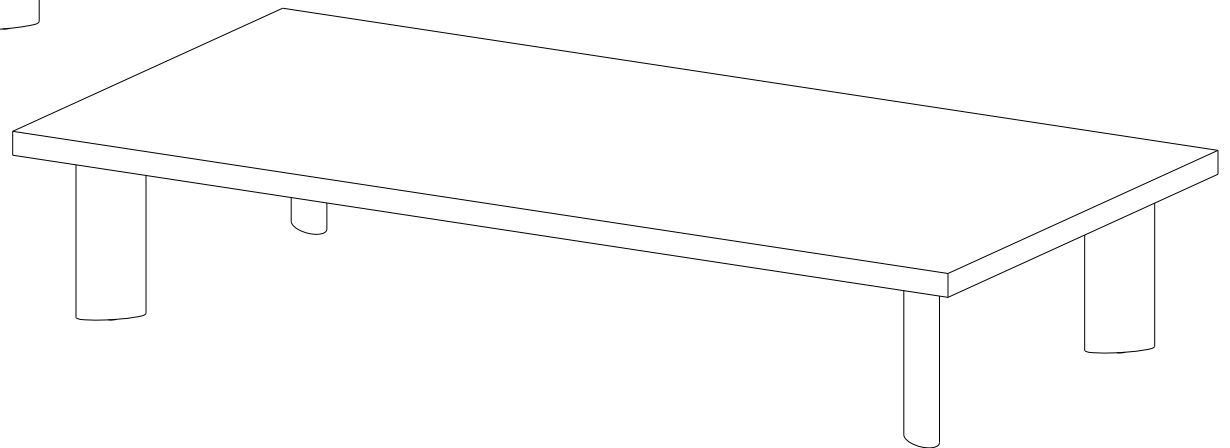

Boardwalk Round, Square, Oval and Rectangle Tables

If you have a problem, question, or request, call your local dealer, or Steelcase Line 1 at **888.STEELCASE** (888.783.3522) for immediate action by people who want to help you.

4 mm
20 mm
(.787")
16x
10 in-lbs (1.13 Nm)