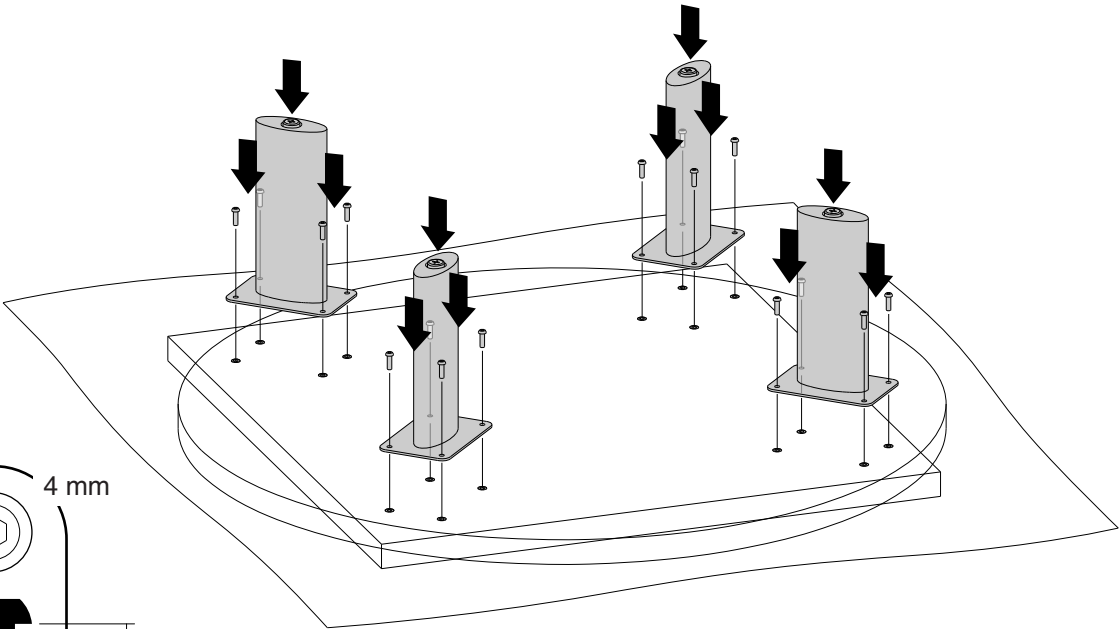

Boardwalk Round, Square, Oval and Rectangle Tables

If you have a problem, question, or request, call your local dealer, or Steelcase Line 1 at **888.STEELCASE** (888.783.3522) for immediate action by people who want to help you.

4 mm
20 mm
(.787")
16x
10 in-lbs (1.13 Nm)