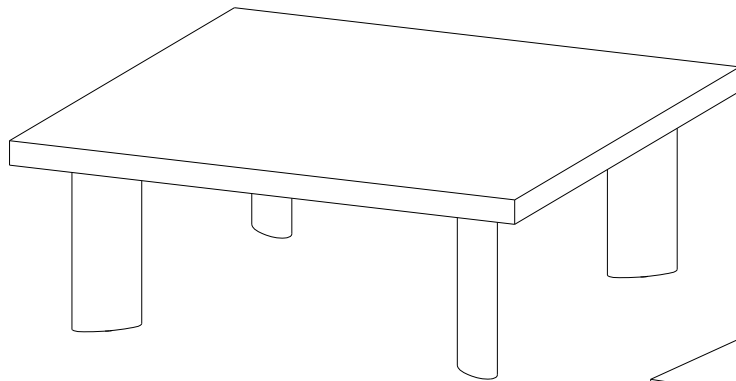

Boardwalk Round, Square, Oval and Rectangle Tables

If you have a problem, question, or request, call your local dealer, or Steelcase Line 1 at **888.STEELCASE** (888.783.3522) for immediate action by people who want to help you.

4 mm
20 mm
(.787")
16x
10 in-lbs (1.13 Nm)