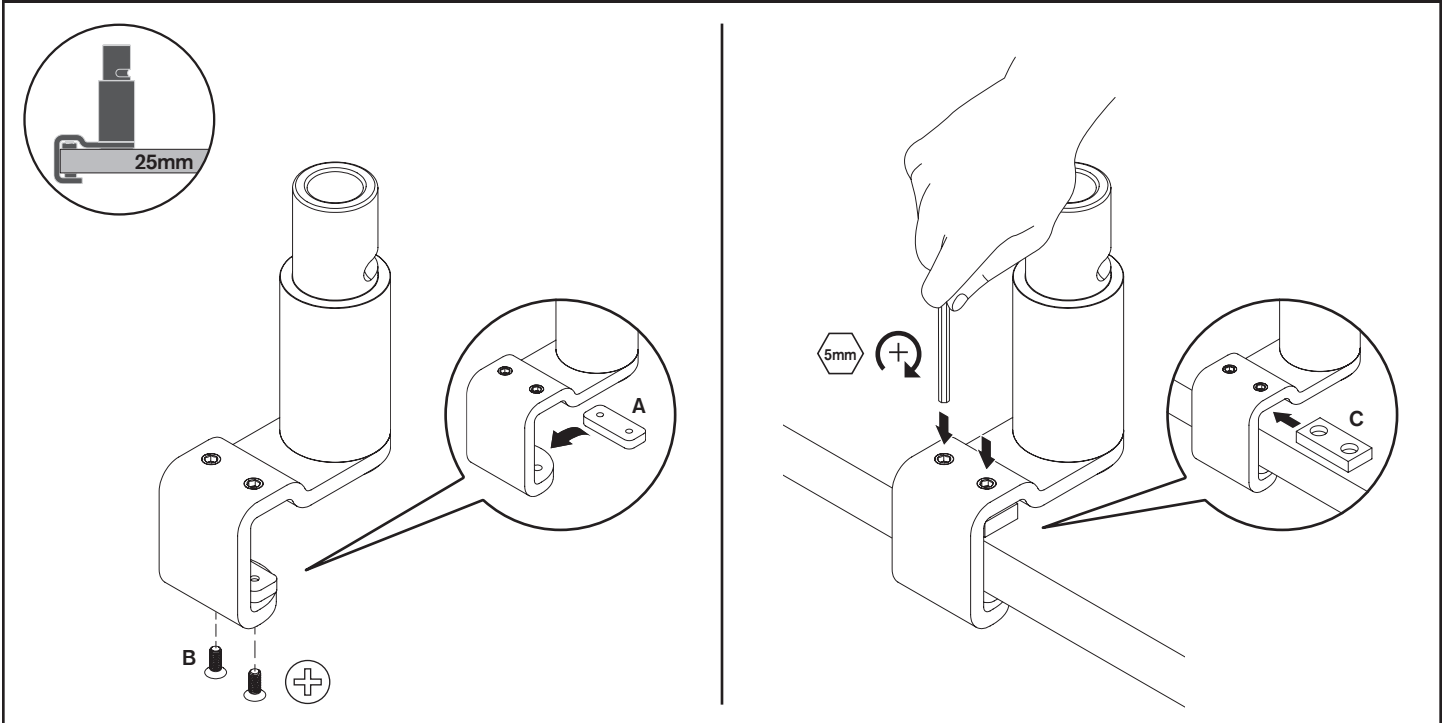

MODEL 62866

Installation Instructions

25MM DESK CONFIGURATION