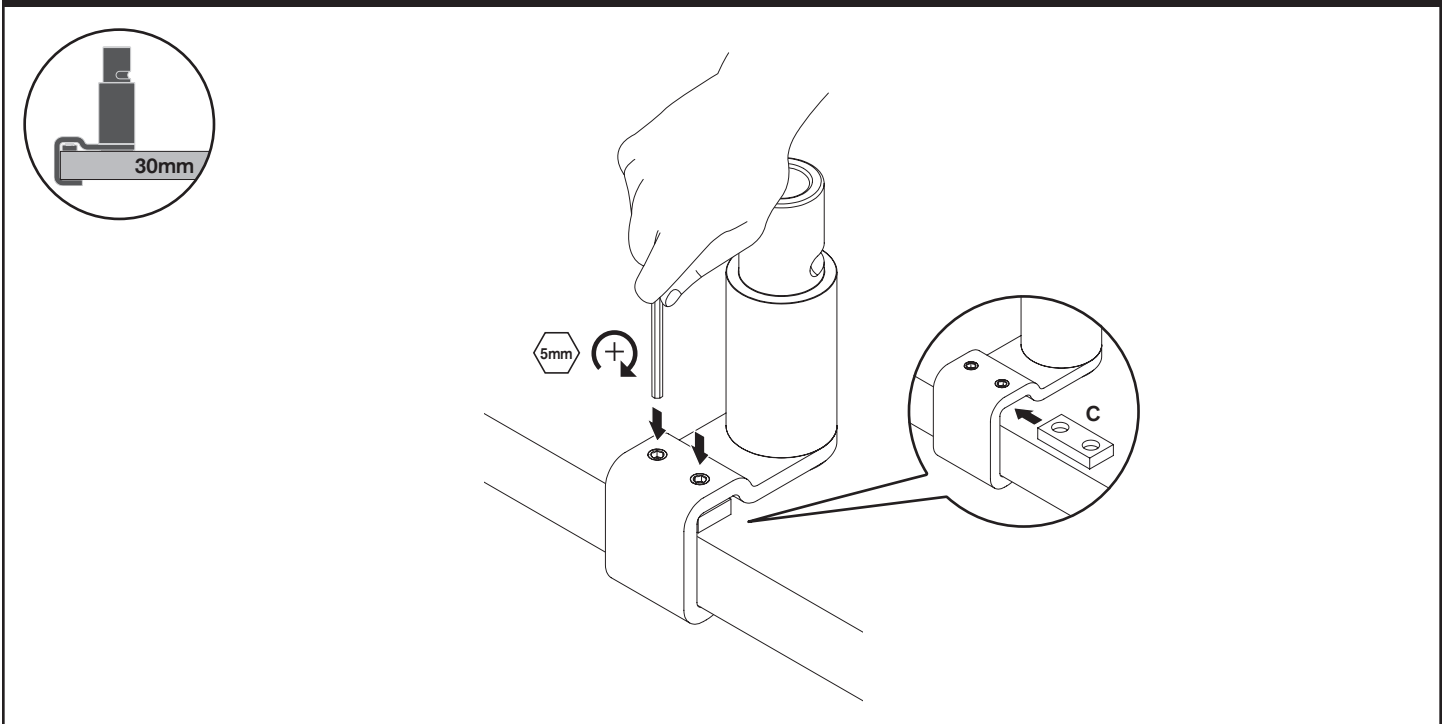

30MM DESK CONFIGURATION