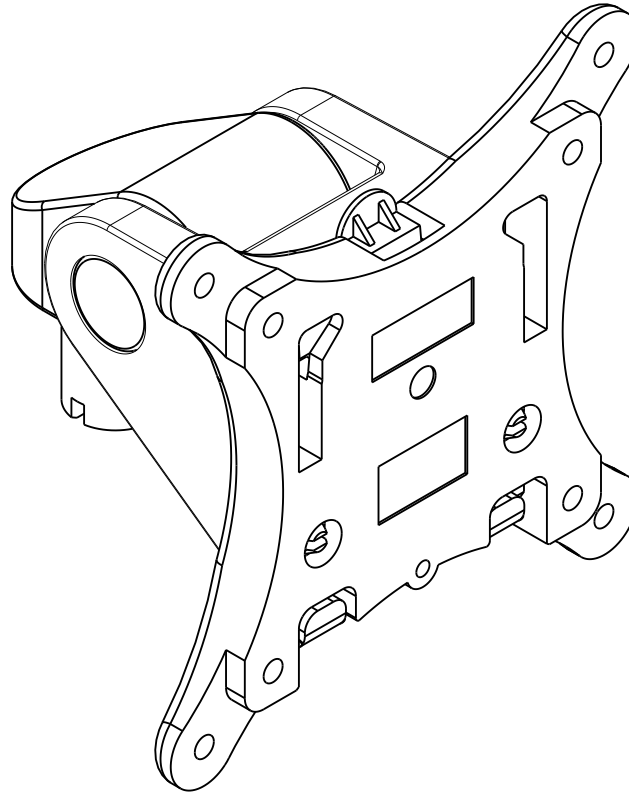

Parts/Les pièces/Partes

If you have a problem, question, or request, call your local dealer, or Steelcase Line 1 at **888.STEELCASE** (888.783.3522) for immediate action by people who want to help you.