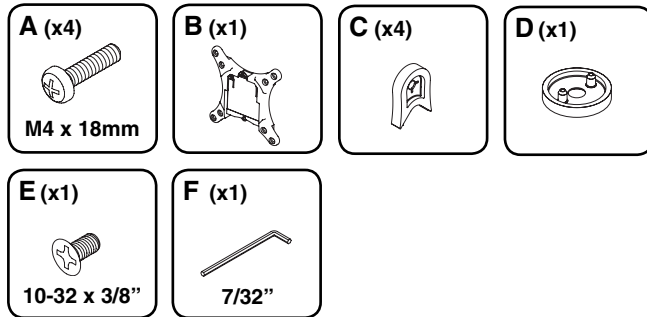

Parts/Les pièces/Partes

If you have a problem, question, or request, call your local dealer, or Steelcase Line 1 at **888.STEELCASE** (888.783.3522) for immediate action by people who want to help you.