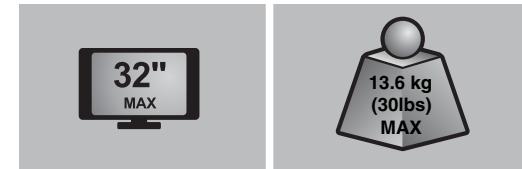

Parts/Les pièces/Partes

CFSLIDETH / CFSLIDETHHD

If you have a problem, question, or request, call your local dealer, or Steelcase Line 1 at **888.STEELCASE** (888.783.3522) for immediate action by people who want to help you.