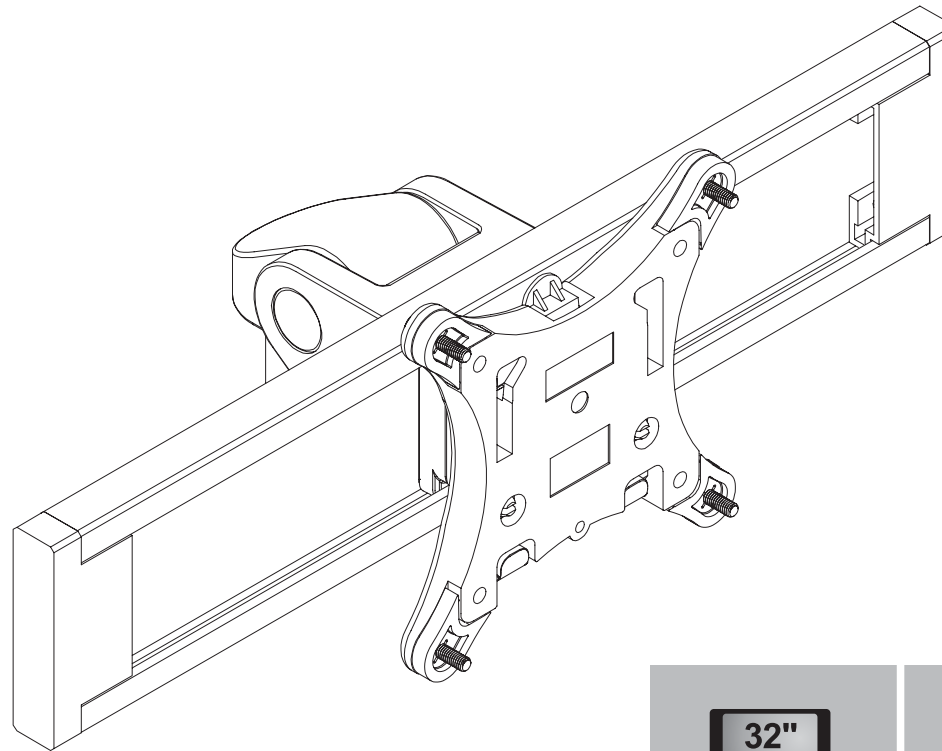

Parts/Les pièces/Partes

CFSLIDETH / CFSLIDETHHD

If you have a problem, question, or request, call your local dealer, or Steelcase Line 1 at **888.STEELCASE** (888.783.3522) for immediate action by people who want to help you.