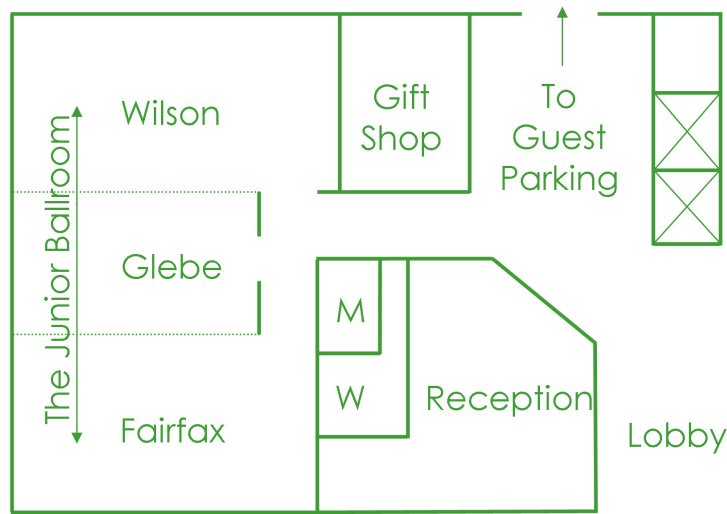

Holiday Inn
Arlington at Ballston

East Side

	Size	Sq. Ft.	Theater	Crescent	CR/ 2 per	CR/3 per	Banquet	U-Shape	Conf/HS	Reception
Ballroom (West Side)	34 x 76	2,864	300	110	100	150	150	60	70	200
Ballston Room	28 x 44	1,232	120	50	40	60	70	35	40	75
Clarendon Room	26 x 34	884	80	36	30	45	60	30	36	50
Arlington Room	22 x 34	748	70	25	28	42	40	25	28	40
Jr. Ballroom (East Side)	29 x 59	1,921	160	60	60	90	100	40	50	160
Wilson Room	21 x 36	756	70	24	18	27	40	25	30	60
Glebe Room	17 x 29	493	50	18	14	18	30	15	20	40
Fairfax Room	21 x 32	672	70	24	18	27	30	25	30	60