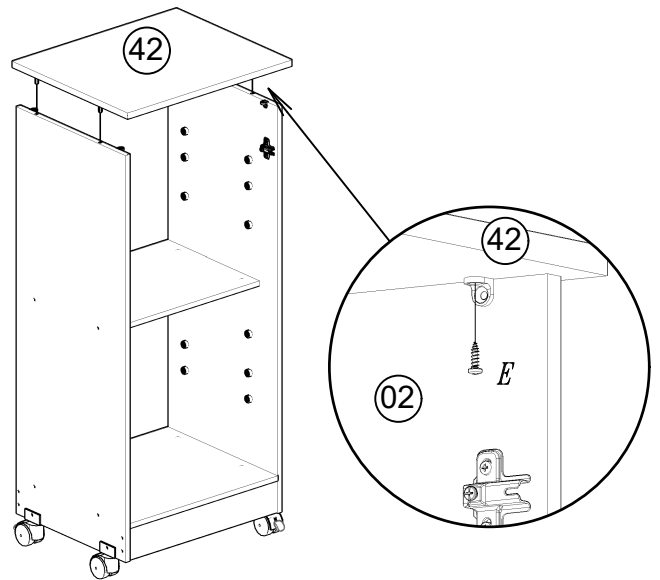

C
4,0x50 Philips Chato 04

08

E
Parafuso 4,0x12
Philips Panela 04

09