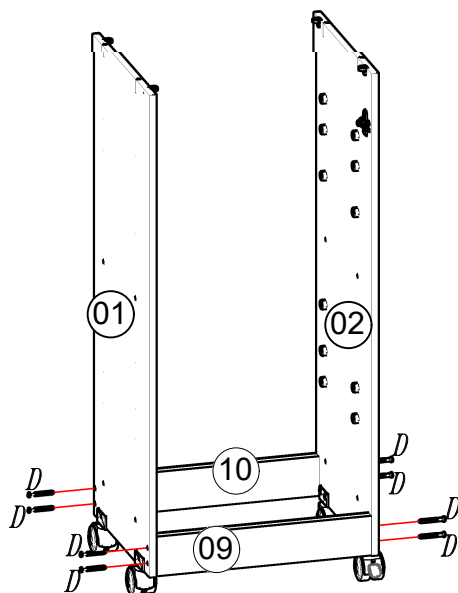

04

Indústria Brasileira - Made in Brazil 01/22 640.20.9960

E Parafuso 4,0x12 Philips Panela 04

L Dobradiça 02

05

D Parafuso 4,0x35 Philips Chato 08

06

C 4,0x50 Philips Chato 04