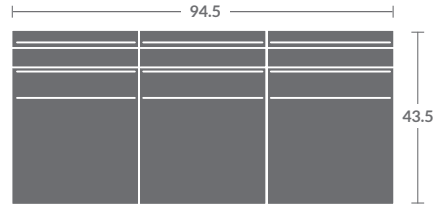

PLEASE PROVIDE DIAGRAM WITH YOUR ORDER.

Quarter Inch Scale Drawing

Please print the document at 100% for an accurate scale results.

Quarter Inch Scale Drawing

6617-10  
ARMLESS CHAIR

6617-11  
LAF CHAIR

6617-12  
RAF CHAIR

6617-15  
CORNER CHAIR

6617-20  
ARMLESS LOVESEAT

6617-21  
LAF LOVESEAT

6617-22  
RAF LOVESEAT

6617-30  
ARMLESS SOFA

6617-31  
LAF SOFA

6617-32  
RAF SOFA

6617-41  
LAF CHAISE