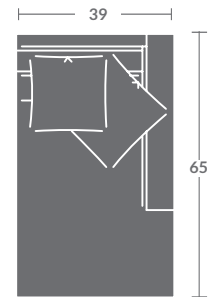

Please print the document at 100% for an accurate scale results.

**L 6617- GREGORY SECTIONAL**

Edge stitching / Loose back cushions / (1) 19" Throw Pillow /  
(1) 21" Throw Pillow per arm / (1) 19" Throw Pillow per corner

As Shown:

**6617-33 LAF CORNER SOFA**

Overall h35 d43.5 w113  
Inside d27 w98 ah24.5 sh21.5

**6617-32 RAF SOFA**

Overall h35 d43.5 w102.5  
Inside d27 w95.5 ah24.5 sh21.5

Options Shown: *Contrasting fabric on 21" Throw Pillows.*  
*Available in leather. No nails standard. No pillows standard.*

PLEASE PROVIDE DIAGRAM WITH YOUR ORDER.

Quarter Inch Scale Drawing

Please print the document at 100% for an accurate scale results.

Quarter Inch Scale Drawing

6617-10  
ARMLESS CHAIR

6617-11  
LAF CHAIR

6617-12  
RAF CHAIR

6617-15  
CORNER CHAIR

6617-20  
ARMLESS LOVESEAT

6617-21  
LAF LOVESEAT

6617-22  
RAF LOVESEAT

6617-30  
ARMLESS SOFA

6617-31  
LAF SOFA

6617-32  
RAF SOFA

6617-41  
LAF CHAISE