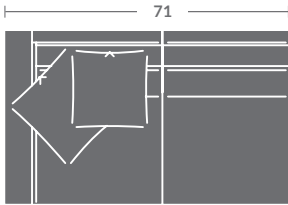

Please print the document at 100% for an accurate scale results.

**L 6617- GREGORY SECTIONAL**

Edge stitching / Loose back cushions / (1) 19" Throw Pillow /  
(1) 21" Throw Pillow per arm / (1) 19" Throw Pillow per corner

As Shown:

**6617-33 LAF CORNER SOFA**

Overall h35 d43.5 w113  
Inside d27 w98 ah24.5 sh21.5

**6617-32 RAF SOFA**

Overall h35 d43.5 w102.5  
Inside d27 w95.5 ah24.5 sh21.5

Options Shown: *Contrasting fabric on 21" Throw Pillows.*  
*Available in leather. No nails standard. No pillows standard.*

PLEASE PROVIDE DIAGRAM WITH YOUR ORDER.

Quarter Inch Scale Drawing

Please print the document at 100% for an accurate scale results.

Quarter Inch Scale Drawing

6617-10  
ARMLESS CHAIR

6617-11  
LAF CHAIR

6617-12  
RAF CHAIR

6617-15  
CORNER CHAIR

6617-20  
ARMLESS LOVESEAT

6617-21  
LAF LOVESEAT

6617-22  
RAF LOVESEAT

6617-30  
ARMLESS SOFA

6617-31  
LAF SOFA

6617-32  
RAF SOFA

6617-41  
LAF CHAISE