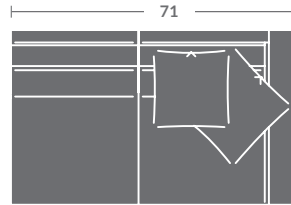

Please print the document at 100% for an accurate scale results.

**L 6617- GREGORY SECTIONAL**

Edge stitching / Loose back cushions / (1) 19" Throw Pillow /  
(1) 21" Throw Pillow per arm / (1) 19" Throw Pillow per corner

As Shown:

**6617-33 LAF CORNER SOFA**

Overall h35 d43.5 w113  
Inside d27 w98 ah24.5 sh21.5

**6617-32 RAF SOFA**

Overall h35 d43.5 w102.5  
Inside d27 w95.5 ah24.5 sh21.5

Options Shown: *Contrasting fabric on 21" Throw Pillows.*  
*Available in leather. No nails standard. No pillows standard.*

PLEASE PROVIDE DIAGRAM WITH YOUR ORDER.

Quarter Inch Scale Drawing

Please print the document at 100% for an accurate scale results.

Quarter Inch Scale Drawing

6617-10  
ARMLESS CHAIR

6617-11  
LAF CHAIR

6617-12  
RAF CHAIR

6617-15  
CORNER CHAIR

6617-20  
ARMLESS LOVESEAT

6617-21  
LAF LOVESEAT

6617-22  
RAF LOVESEAT

6617-30  
ARMLESS SOFA

6617-31  
LAF SOFA

6617-32  
RAF SOFA

6617-41  
LAF CHAISE