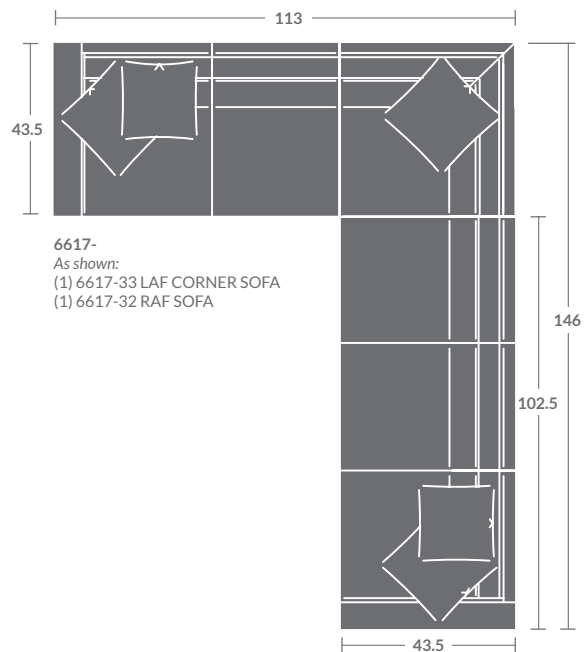

Please print the document at 100% for an accurate scale results.

**L 6617- GREGORY SECTIONAL**

Edge stitching / Loose back cushions / (1) 19" Throw Pillow /  
(1) 21" Throw Pillow per arm / (1) 19" Throw Pillow per corner

As Shown:

**6617-33 LAF CORNER SOFA**

Overall h35 d43.5 w113  
Inside d27 w98 ah24.5 sh21.5

**6617-32 RAF SOFA**

Overall h35 d43.5 w102.5  
Inside d27 w95.5 ah24.5 sh21.5

Options Shown: *Contrasting fabric on 21" Throw Pillows.*  
*Available in leather. No nails standard. No pillows standard.*

PLEASE PROVIDE DIAGRAM WITH YOUR ORDER.

Quarter Inch Scale Drawing

Please print the document at 100% for an accurate scale results.

Quarter Inch Scale Drawing

6617-10  
ARMLESS CHAIR

6617-11  
LAF CHAIR

6617-12  
RAF CHAIR