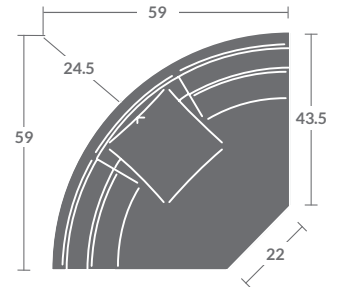

6617-25
QUARTER TURN