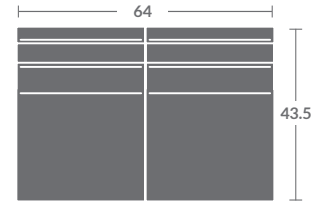

As Shown:

**6617-33 LAF CORNER SOFA**

Overall h35 d43.5 w113  
Inside d27 w98 ah24.5 sh21.5

**6617-32 RAF SOFA**

Overall h35 d43.5 w102.5  
Inside d27 w95.5 ah24.5 sh21.5

Options Shown: *Contrasting fabric on 21" Throw Pillows.*  
*Available in leather. No nails standard. No pillows standard.*

PLEASE PROVIDE DIAGRAM WITH YOUR ORDER.

Quarter Inch Scale Drawing

Please print the document at 100% for an accurate scale results.

Quarter Inch Scale Drawing

6617-10  
ARMLESS CHAIR

6617-11  
LAF CHAIR

6617-12  
RAF CHAIR

6617-15  
CORNER CHAIR

6617-20  
ARMLESS LOVESEAT

6617-21  
LAF LOVESEAT

6617-22  
RAF LOVESEAT

6617-30  
ARMLESS SOFA

6617-31  
LAF SOFA

6617-32  
RAF SOFA

6617-41  
LAF CHAISE